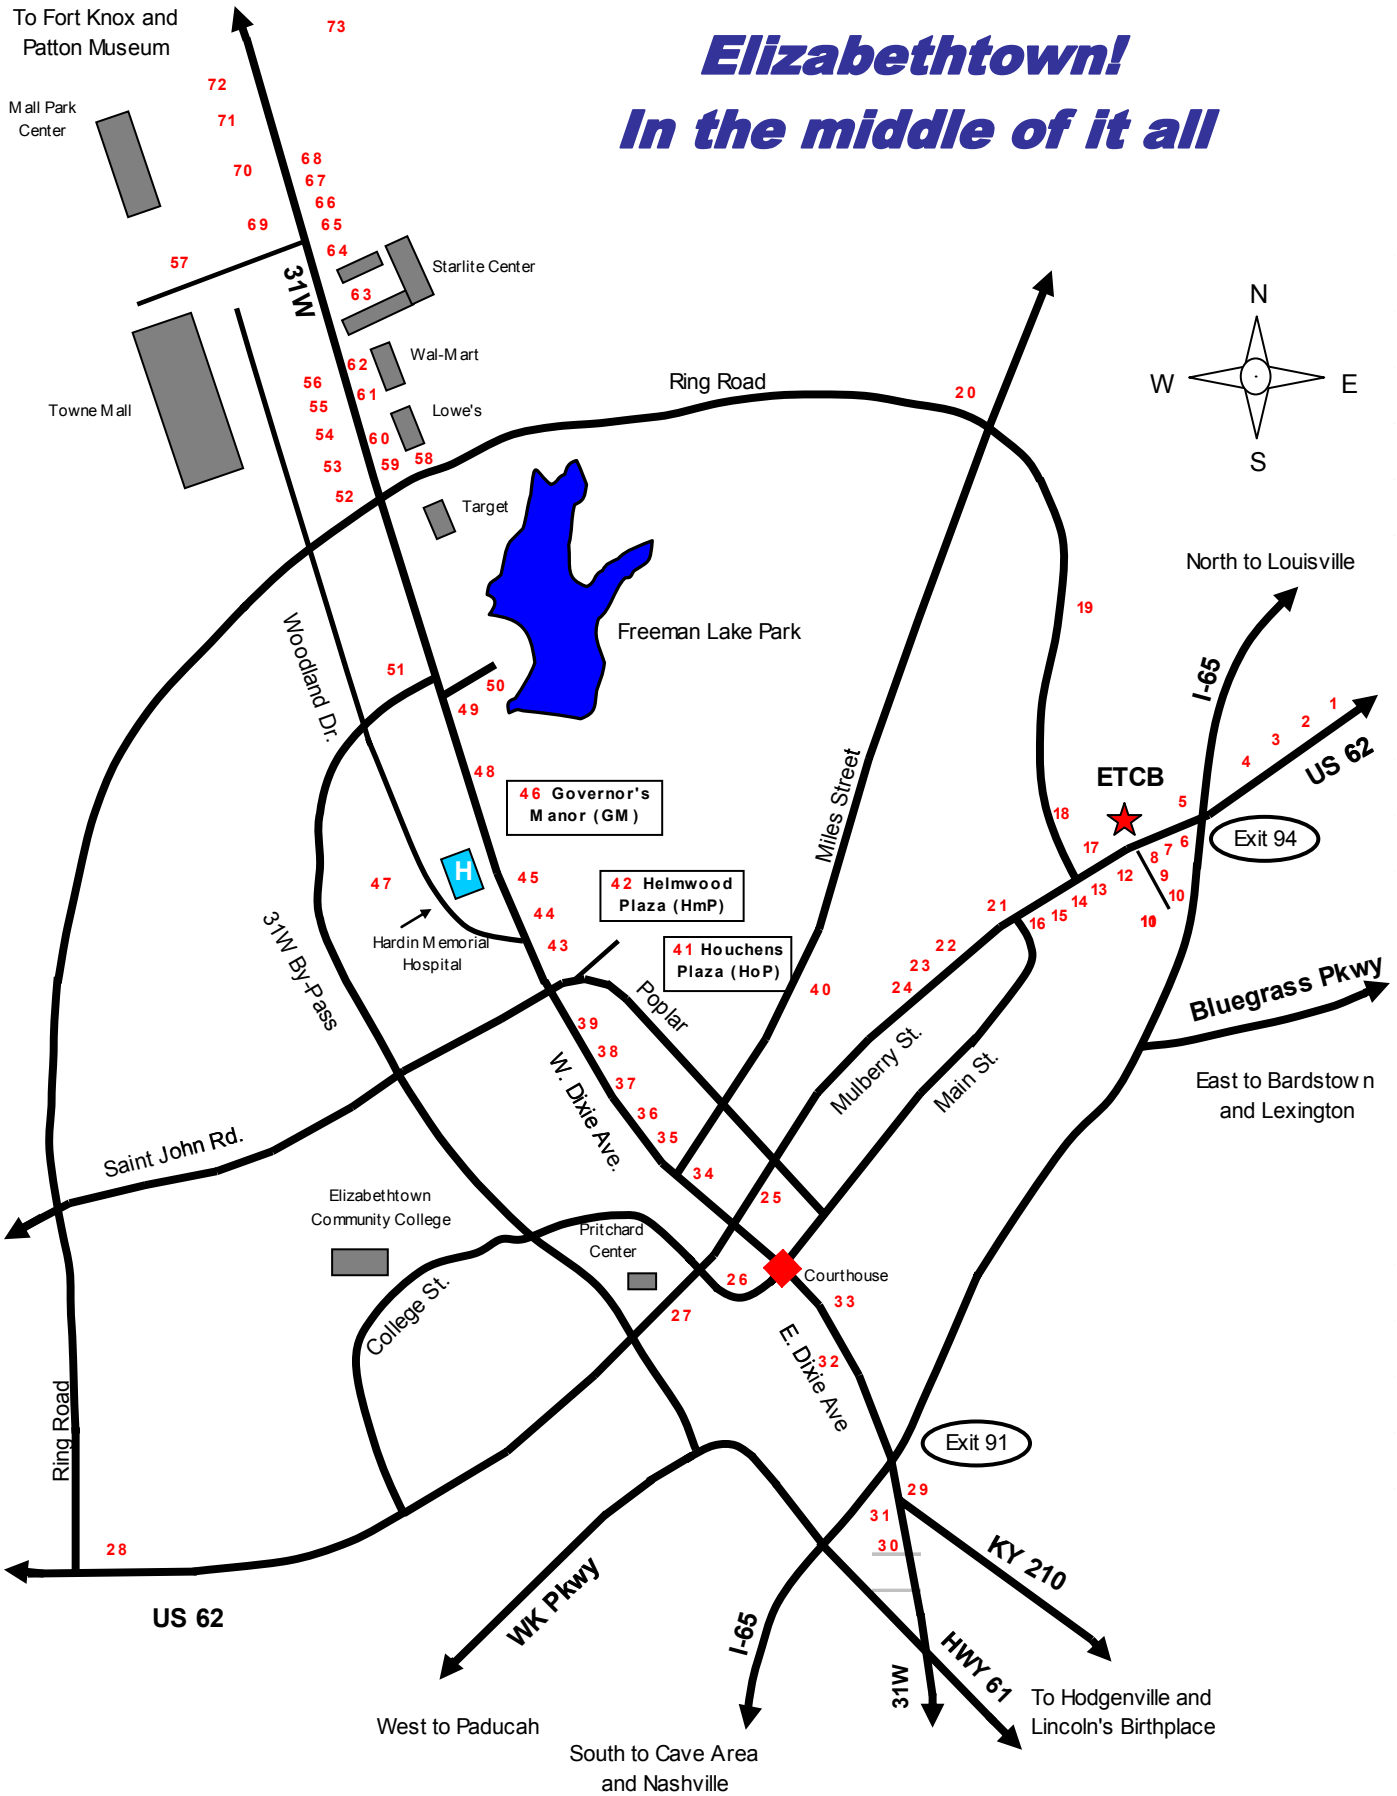

Dining

73	3 Putt Willie's at Pine Valley	850 Pine Valley Dr.	737-7772	22	McDonalds	900 N. Mulberry	769-3744
38	Arby's	527 West Dixie	765-6490	28	McDonalds	3210 Leitchfield Rd	234-9525
19	Arnold's Coffee Café	2626 Ring Road	982-4400	36	McDonalds	517 West Dixie	765-7775
46	Art's Deli & Catering (GM)	910 North Dixie	737-3422	53	McDonalds	1700 North Dixie	737-1185
34	Back Home Restaurant	251 West Dixie	769-2800	20	More Than Bagels	2410 Ring Road	360-9361
25	Back Stage Café	109 N. Mulberry	234-1686	24	Mr. Gatti's Pizza	822 N. Mulberry	765-2378
72	Backyard Burgers	2030 North Dixie	234-0330	62	O'Charley's Restaurant	1629 North Dixie	763-9075
56	Bob Evan's Farms Restaurant	1708 North Dixie	769-2178	26	Old Vault Deli	45 Public Square	737-7550
42	Bub's Café (HmP)	Helmwood Plaza	765-4202	30	Omelette House	710 East Dixie	769-5220
12	Burger King	1036 N. Mulberry	769-2960	14	Papa John's Pizza	3100 Ring Road	765-7272
60	Captain D's Seafood	1613 North Dixie	769-3349	66	Penn Station East Coast Subs	1807 North Dixie	360-0377
15	Chalupas	1007 N. Mulberry	982-2244	17	Phat Zoes	3046 Dolphin Drive	360-8844
69	Chick-fil-A	1840 North Dixie	982-1350	44	Pizza Hut	900 North Dixie	765-5510
63	China Garden	1705 North Dixie	737-1013	68	Popeye's Chicken & Biscuit	1875 North Dixie	360-8887
33	Cobbler's Café	125 East Dixie	982-2233	59	Quiznos Sub	1609 North Dixie	982-5111
5	Coffee Tree Restaurant	1058 N. Mulberry	769-2344	70	Rafferty's Restaurant	2000 North Dixie	360-0871
7	Cracker Barrel	1047 Executive Dr.	765-5525	37	Rally's Hamburgers	525 West Dixie	737-0482
27	Dairy Queen Braizer	321 S. Mulberry	765-5310	71	Red Lobster	2020 North Dixie	765-3339
65	Dairy Queen Braizer	1807 North Dixie	769-3368	47	Royal Pisa	311 Cardinal Drive	737-5702
48	Daniel's Little Mexico	918 North Dixie	982-1377	9	Ruby Tuesday's	201 Commerce Dr.	769-1513
3	Denny's	2008 N. Mulberry	765-4164	13	Ryan's Family Steak House	1034 Executive Dr.	766-1058
40	Domino's Pizza	603 North Miles	769-5901	50	Schnitzel Haus	1111 N. Dixie St. 6	769-7211
41	Double Dragon (HoP)	300 Sycamore #2	769-3139	6	Shoney's	1046 Executive Dr.	765-7077
49	El Rodeo Mexician Rest.	1105 North Dixie	765-2076	23	Silver Palace	824 N. Mulberry	737-4090
57	Family Buffet	121 Towne Drive	763-0091	39	Sonic Drive-In	537 West Dixie	735-1362
54	Fazoli's Restaurant	1702 North Dixie	737-2993	61	Steak N' Shake	1627 North Dixie	763-1120
58	Fergies Bar & Grill	1604 Ring Road	763-0656	16	Stone Hearth	1001 N. Mulberry	765-4898
63	Ginza Hibachi & Sushi Rest.	1705 North Dixie	737-5535	21	Subway Inc.	928 N. Mulberry	737-7336
67	Golden Corral	1835 North Dixie	763-0772	63	Subway Sandwiches	1705 North Dixie	737-8336
45	Green Bamboo Chinese Rest.	902 North Dixie	769-3457	52	Taco Bell	1604 North Dixie	765-2499
55	Hardee's Restaurant	1706 North Dixie	737-4830	11	Texas Outlaws BBQ	220 Commerce Dr.	234-8586
18	Heavenly Ham	3048 Ring Road	763-0811	10	Texas Roadhouse	207 Commerce Dr.	737-8801
31	Jerry's Restaurant	612 East Dixie	769-2336	64	Tumbleweed Southwest Grill	1707 North Dixie	735-9320
35	Kentucky Fried Chicken	435 West Dixie	765-4136	1	Wafflehouse	2026 N. Mulberry	737-2603
2	Kentucky Fried Chicken	2018 N. Mulberry	737-0369	8	Wendy's	1038 Executive Dr.	769-5008
32	Lee's Famous Recipe Chicken	614 East Dixie	765-4419	43	Wendy's	806 North Dixie	765-7307
46	Little Caesar's Pizza (GM)	910 North Dixie	769-1442	4	White Castle	I-65 at US 62 East	769-1243
29	Long John Silver's	815 East Dixie	765-7485				
51	Los Nopales	1306 North Dixie	765-7252				

Elizabethtown! In the middle of it all

1030 North Mulberry - Elizabethtown, Kentucky 42701
(270) 765-2175 (800) 437-0092 FAX: (270) 737-6568
E-mail: etowntourism@bbtel.com **Web:** TourEtown.com