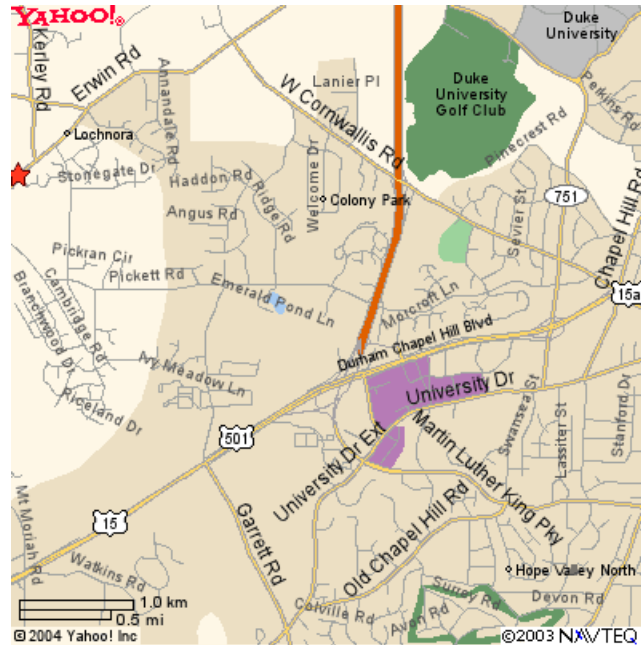

Hollow Rock Swim & Tennis Club  
5100 Erwin Road  
Durham, NC

**From Chapel Hill:**

Take Chapel Hill Blvd. toward Durham  
Left on Sage Road  
Right on Erwin Road  
Hollow Rock is on your left, corner of Erwin and Kerley

**From South Durham:**

North on Garrett Road  
Cross over Chapel Hill Blvd.  
Left onto Pickett Road  
Right onto Randolph Road  
Left onto Erwin  
Right onto Kerley  
Left into Hollow Rock

**From North Durham:**

15-501 Bypass Southbound  
Take Cornwallis Road Exit, bear right  
Left onto Erwin  
Hollow Rock is on the corner of Erwin and Kerley