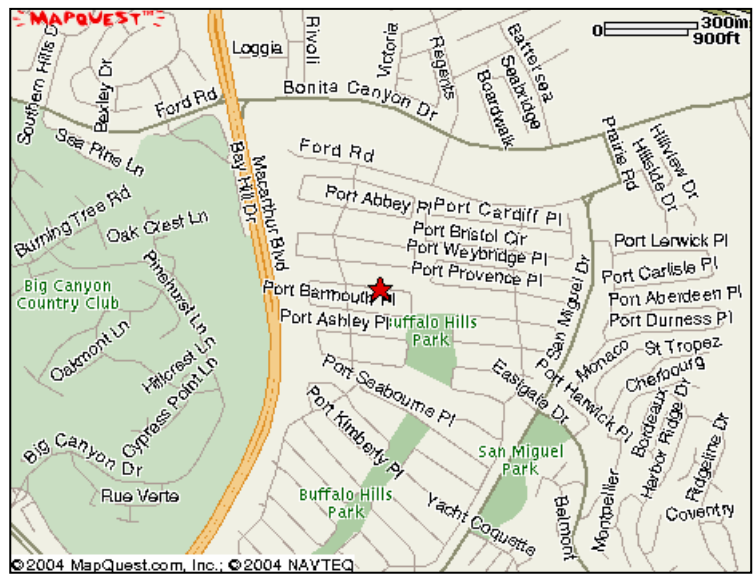

Harbor View Pool

1854 Port Westbourne, Newport Beach CA

405 Freeway South to
73 Freeway South
Exit MacArthur Blvd.
Right On MacArthur Blvd.
Left on New Ford Rd (becomes Bonita Canyon)
First Right on Mesa View
First Right on Ford
First Left on Newport Hills Dr West
Left on Port Westbourne

Lake Forest II Pool

24752 Toledo Lane, Lake Forest CA

405 Freeway South
Exit Bake Parkway
Left on Bake Parkway
Right on Toledo Way
Right on Lake Forest
Immediate Right into driveway (*note: the driveway is not shown on the map*)

Newport Hills Pool

1900 Port Carlow, Newport Beach CA

PCH to MacArthur Blvd., Turn Left
Turn Right onto San Miguel Dr.
Turn Left onto Port Sutton Dr.
Left onto Newport Hills Dr.
Turn Right onto Port Carlow Pl.