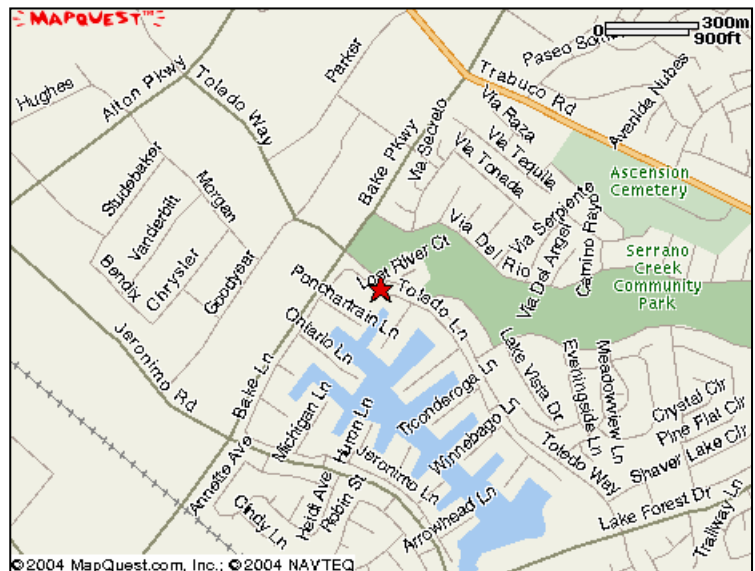

Harbor View Pool

1854 Port Westbourne, Newport Beach CA

405 Freeway South to
73 Freeway South
Exit MacArthur Blvd.
Right On MacArthur Blvd.
Left on New Ford Rd (becomes Bonita Canyon)
First Right on Mesa View
First Right on Ford
First Left on Newport Hills Dr West
Left on Port Westbourne

Lake Forest II Pool

24752 Toledo Lane, Lake Forest CA

405 Freeway South
Exit Bake Parkway
Left on Bake Parkway
Right on Toledo Way
Right on Lake Forest
Immediate Right into driveway (*note: the driveway is not shown on the map*)

Newport Hills Pool

1900 Port Carlow, Newport Beach CA

PCH to MacArthur Blvd., Turn Left
Turn Right onto San Miguel Dr.
Turn Left onto Port Sutton Dr.
Left onto Newport Hills Dr.
Turn Right onto Port Carlow Pl.