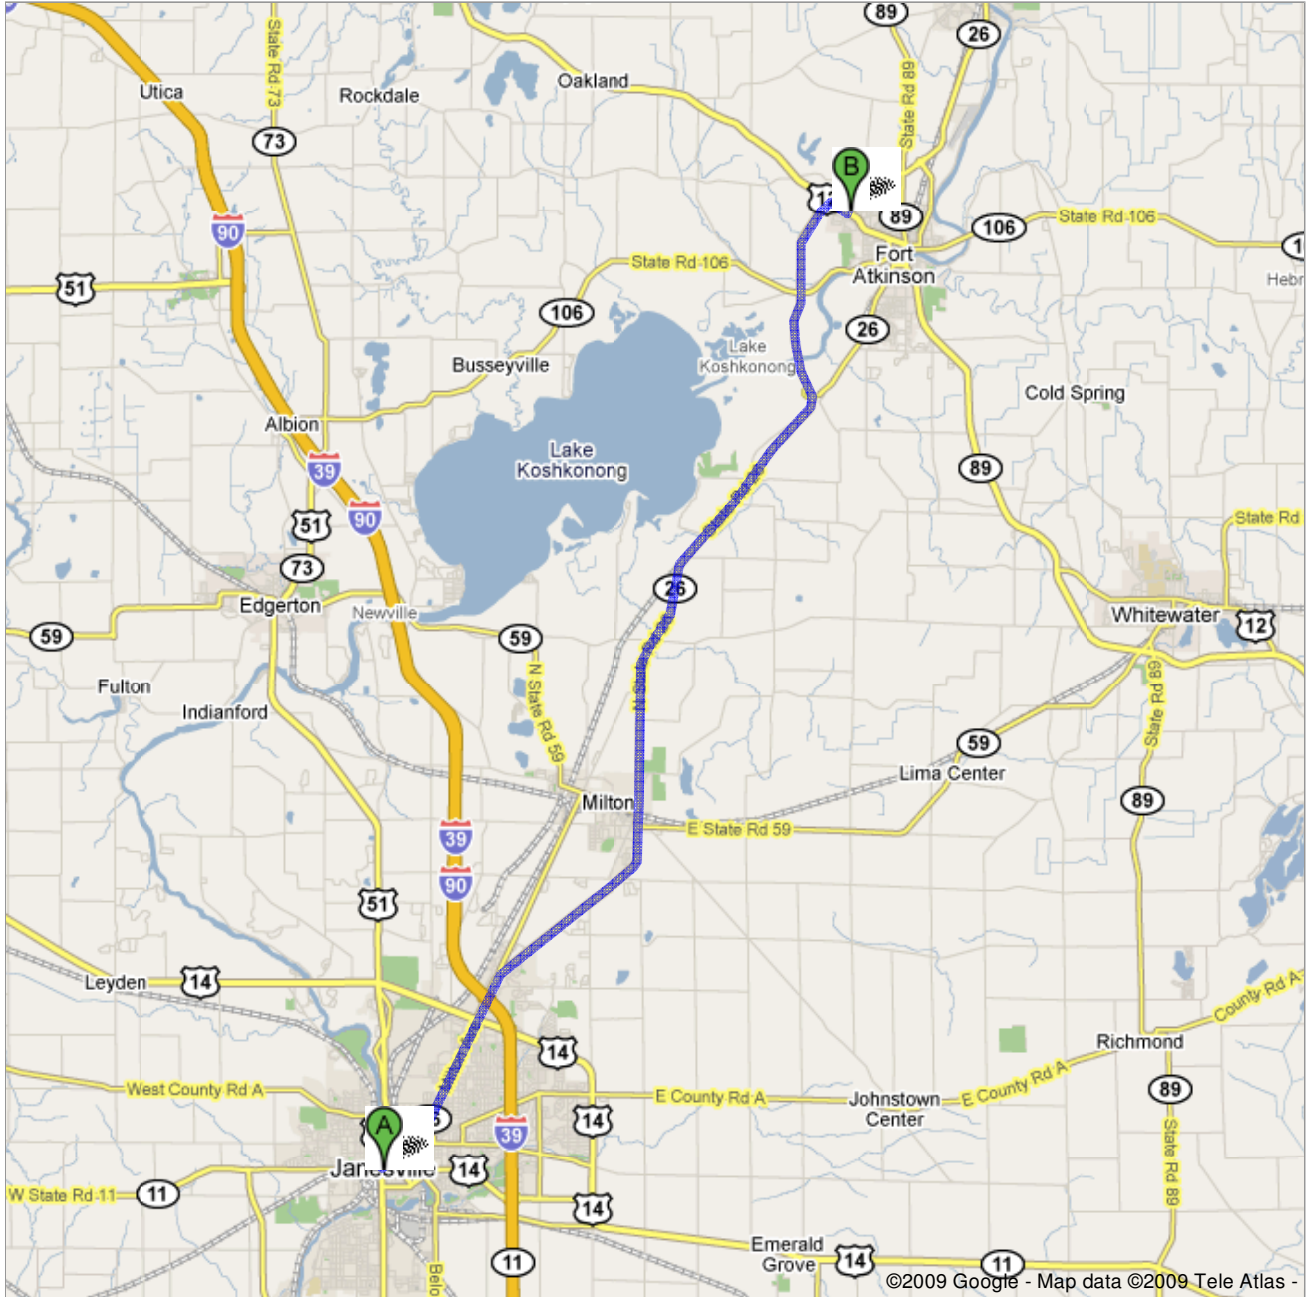

Directions to Fort Atkinson Senior High School
925 Lexington Blvd, Fort Atkinson, WI 53538-1096
- (920) 563-7811
22.1 mi – about 40 mins

Save trees. Go green!
Download Google Maps on your phone at google.com/gmm

 Janesville, WI

1.	Head northeast on Centerway St toward W Court St About 3 mins	go 1.0 mi total 1.0 mi
	2. Slight left at Prospect Ave	go 269 ft total 1.1 mi
	3. Take the 1st left onto Milton Ave/WI-26 Continue to follow WI-26 About 35 mins	go 20.2 mi total 21.3 mi
	4. Take the ramp to US-12	go 0.3 mi total 21.6 mi
	5. Turn right at US-12 About 1 min	go 0.4 mi total 22.0 mi
	6. Turn left at Lexington Blvd	go 417 ft total 22.1 mi
	7. Make a U-turn Destination will be on the right	go 167 ft total 22.1 mi

Map data ©2009 , Tele Atlas