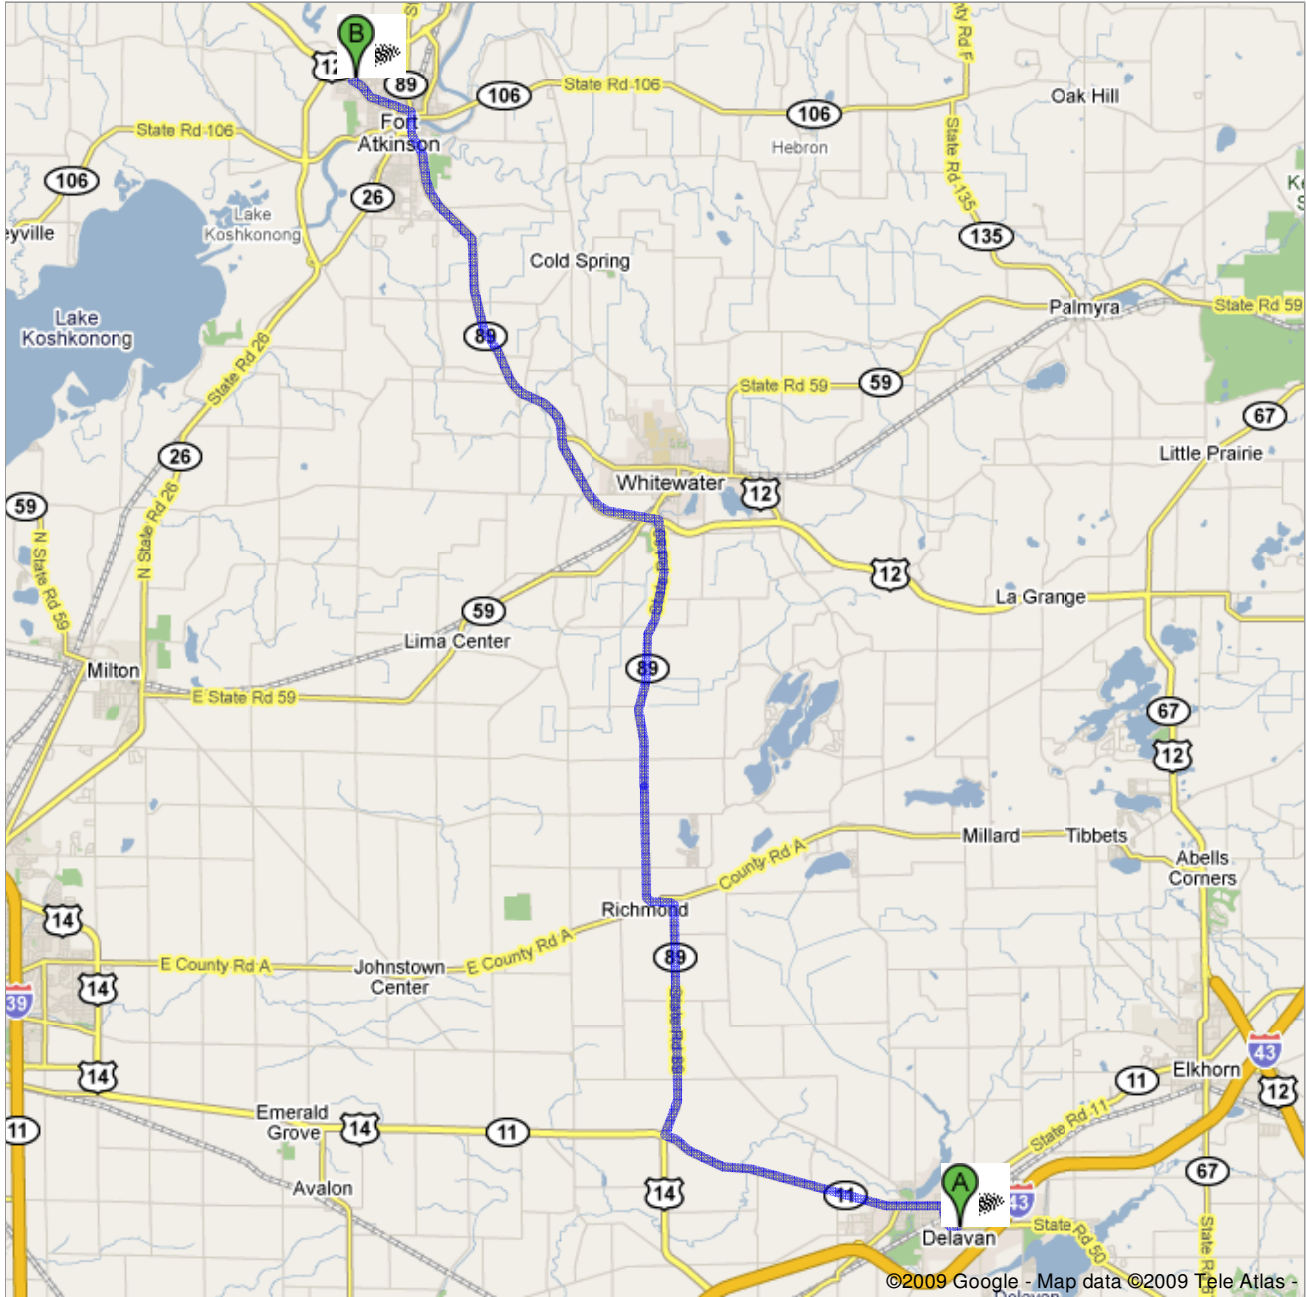

Directions to Fort Atkinson Senior High School
925 Lexington Blvd, Fort Atkinson, WI 53538-1096
- (920) 563-7811
29.5 mi – about 53 mins

Save trees. Go green!
Download Google Maps on your phone at google.com/gmm

-
- | | | |
|----|--|-----------------------------|
| 1. | Head west on E Geneva St toward Bradley Ave | go 0.2 mi
total 0.2 mi |
| | 2. Slight right at WI-50
About 1 min | go 0.4 mi
total 0.6 mi |
| | 3. Turn left at E Walworth Ave/WI-11
Continue to follow WI-11
About 9 mins | go 5.5 mi
total 6.1 mi |
| | 4. Turn right at State Rd 89/WI-89
Continue to follow WI-89
About 25 mins | go 12.2 mi
total 18.3 mi |
| | 5. Turn left at US-12/WI-89
About 12 mins | go 9.4 mi
total 27.7 mi |
| | 6. Slight right at S Main St/US-12/WI-89
About 1 min | go 0.4 mi
total 28.1 mi |
| | 7. Turn left at Madison Ave
About 3 mins | go 1.3 mi
total 29.4 mi |
| | 8. Turn right at Lexington Blvd | go 417 ft
total 29.5 mi |
| | 9. Make a U-turn
Destination will be on the right | go 167 ft
total 29.5 mi |

Map data ©2009 , Tele Atlas