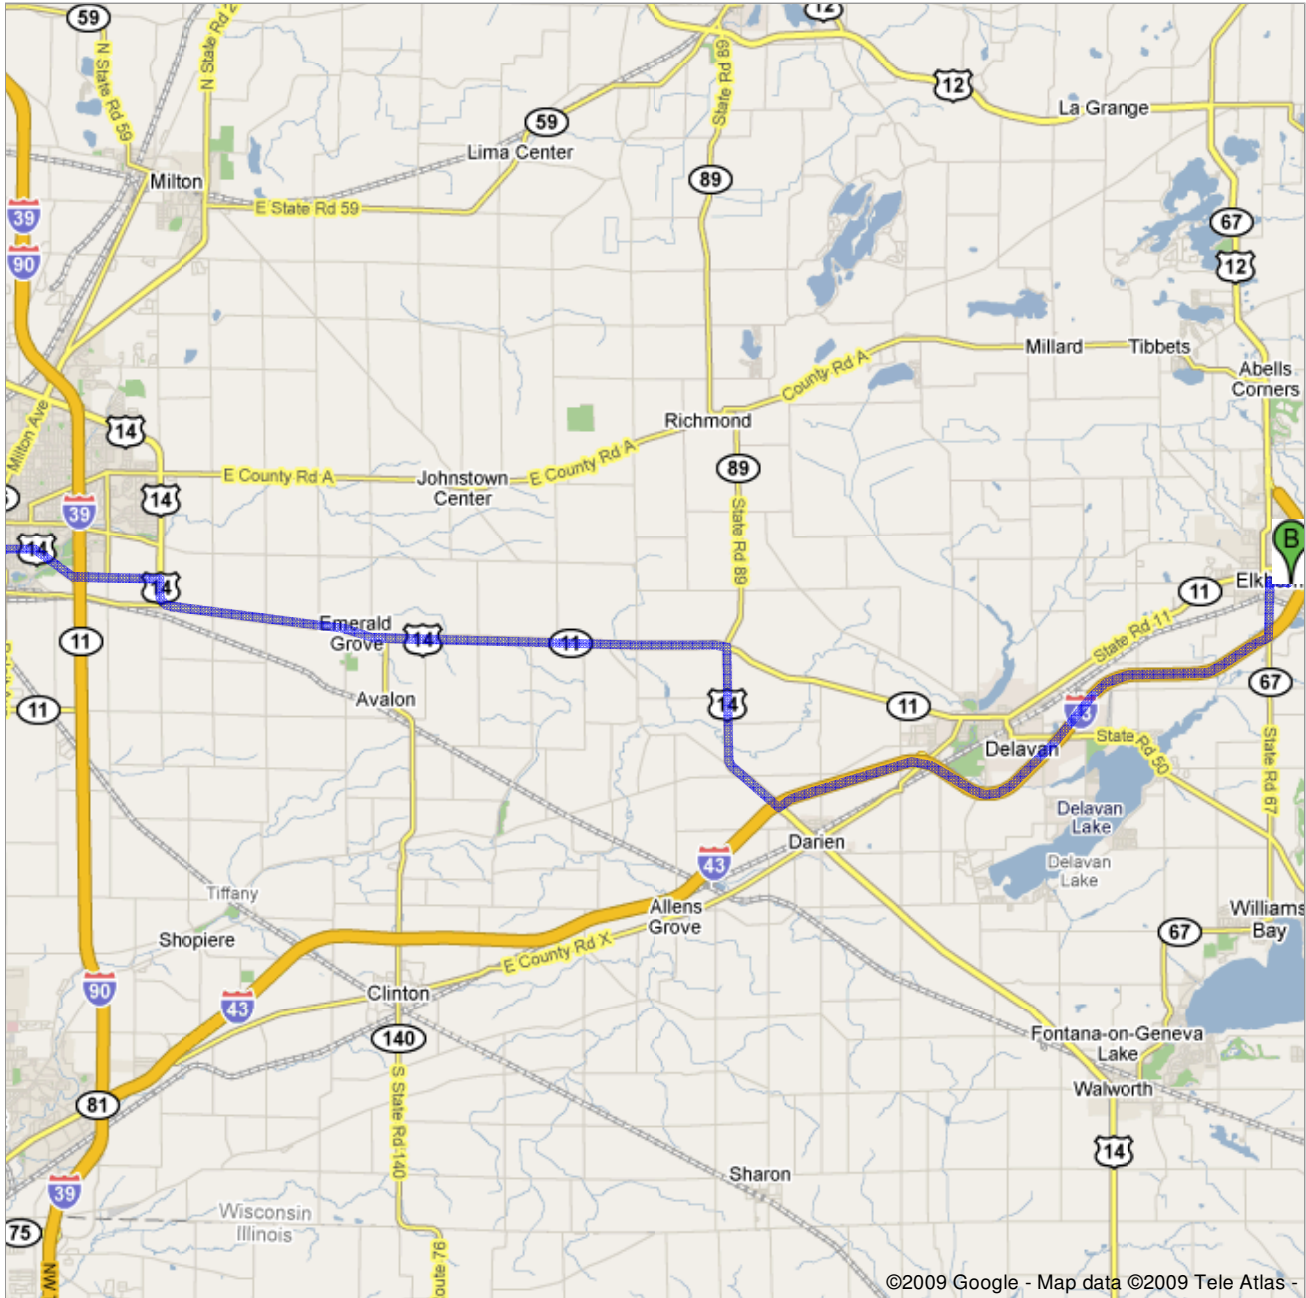

Directions to 482 E Geneva St, Elkhorn, WI 53121
31.2 mi – about 43 mins

Save trees. Go green!
Download Google Maps on your phone at google.com/gmm

©2009 Google - Map data ©2009 Tele Atlas -

Janesville, WI

- | | | |
|--|--|-----------------------------|
| | 1. Head east on W Court St toward Linn St
About 1 min | go 0.3 mi
total 0.3 mi |
| | 2. Turn right at S Jackson St
About 1 min | go 0.4 mi
total 0.7 mi |
| | 3. Turn left at W Racine St/US-14
About 8 mins | go 3.7 mi
total 4.4 mi |
| | 4. Turn right at S US-14/WI-11
About 13 mins | go 11.2 mi
total 15.6 mi |
| | 5. Turn right at US-14
About 5 mins | go 3.5 mi
total 19.0 mi |
| | 6. Turn left to merge onto I-43 N
About 11 mins | go 10.4 mi
total 29.4 mi |
| | 7. Take exit 25 for WI-67 toward Williams Bay/Elkhorn | go 0.3 mi
total 29.7 mi |
| | 8. Turn left at State Rd 67/WI-67
Continue to follow WI-67
About 3 mins | go 1.1 mi
total 30.8 mi |
| | 9. Turn right at E Geneva St
Destination will be on the left
About 1 min | go 0.4 mi
total 31.2 mi |

482 E Geneva St, Elkhorn, WI 53121

These directions are for planning purposes only. You may find that construction projects, traffic, weather, or other events may cause conditions to differ from the map results, and you should plan your route accordingly. You must obey all signs or notices regarding your route.

Map data ©2009 , Tele Atlas