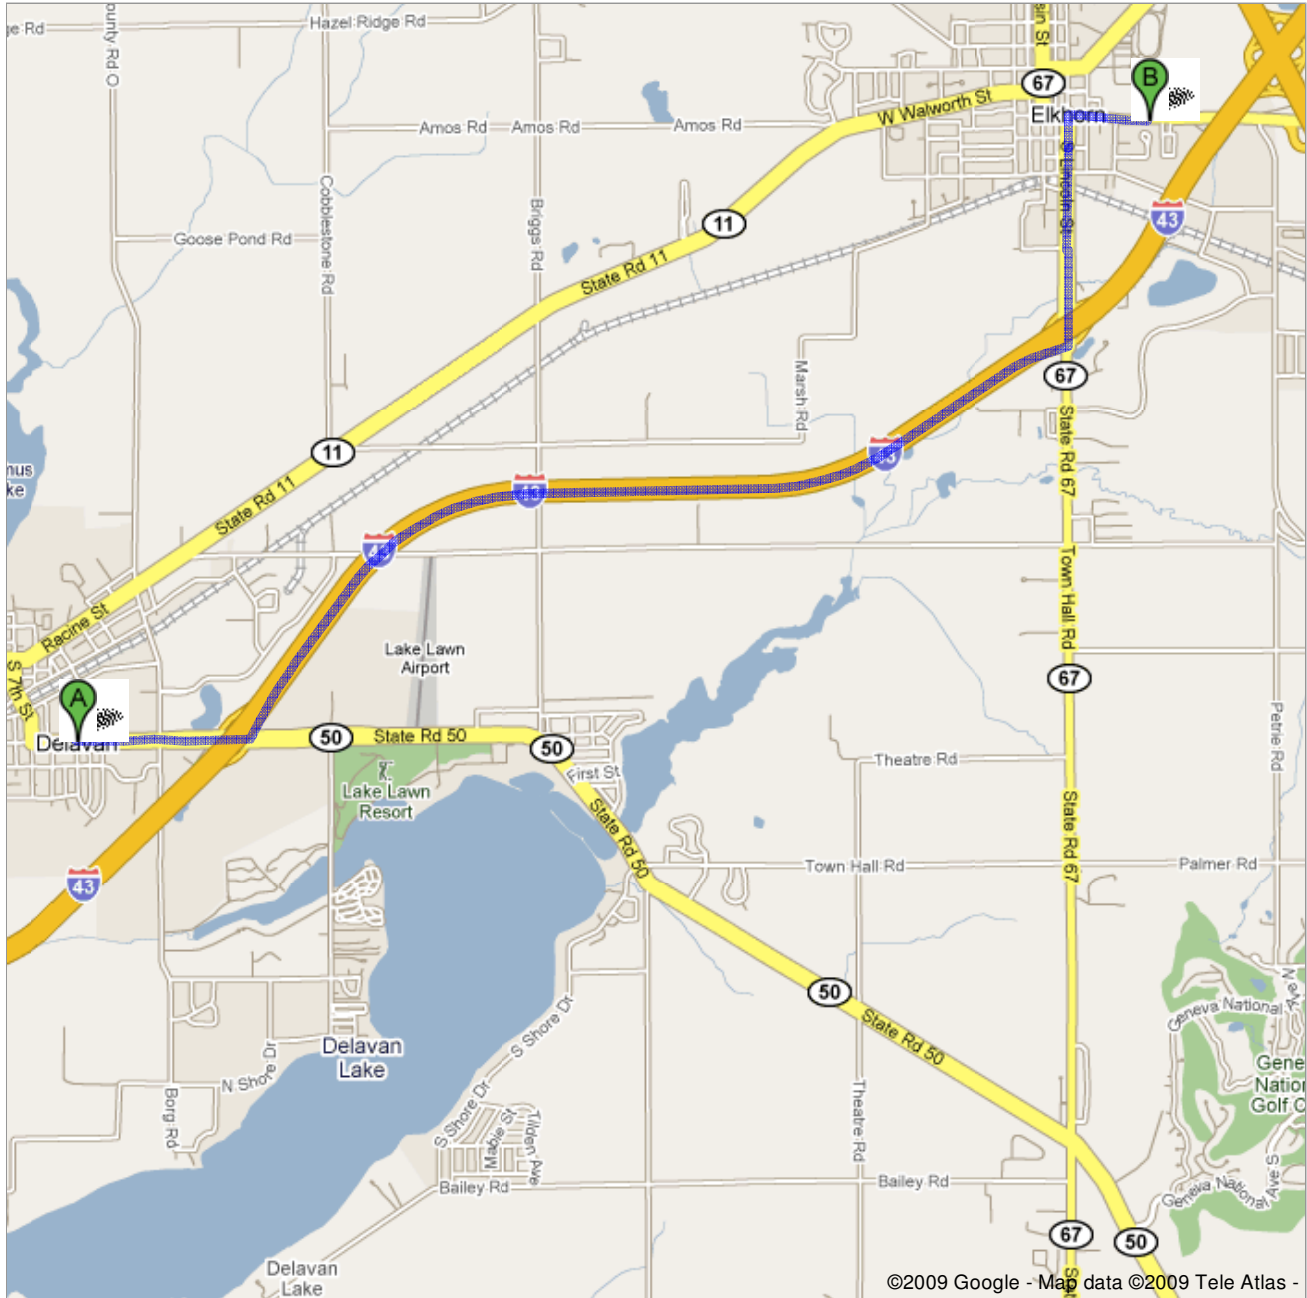

Directions to 482 E Geneva St, Elkhorn,
Walworth, Wisconsin 53121
6.9 mi – about 11 mins

Save trees. Go green!
Download Google Maps on your phone at google.com/gmm

Delavan, WI

-
- | | | |
|---|---|---------------------------|
|  | 1. Head east on E Geneva St/WI-50 toward Alder Ave
About 2 mins | go 0.8 mi
total 0.8 mi |
|  | 2. Turn left to merge onto I-43 N
About 5 mins | go 4.3 mi
total 5.1 mi |
|  | 3. Take exit 25 for WI-67 toward Williams Bay/Elkhorn | go 0.3 mi
total 5.4 mi |
|  | 4. Turn left at State Rd 67/WI-67
Continue to follow WI-67
About 3 mins | go 1.1 mi
total 6.5 mi |
|  | 5. Turn right at E Geneva St
About 1 min | go 0.4 mi
total 6.9 mi |

482 E Geneva St, Elkhorn, Walworth, Wisconsin 53121

These directions are for planning purposes only. You may find that construction projects, traffic, weather, or other events may cause conditions to differ from the map results, and you should plan your route accordingly. You must obey all signs or notices regarding your route.

Map data ©2009 , Tele Atlas