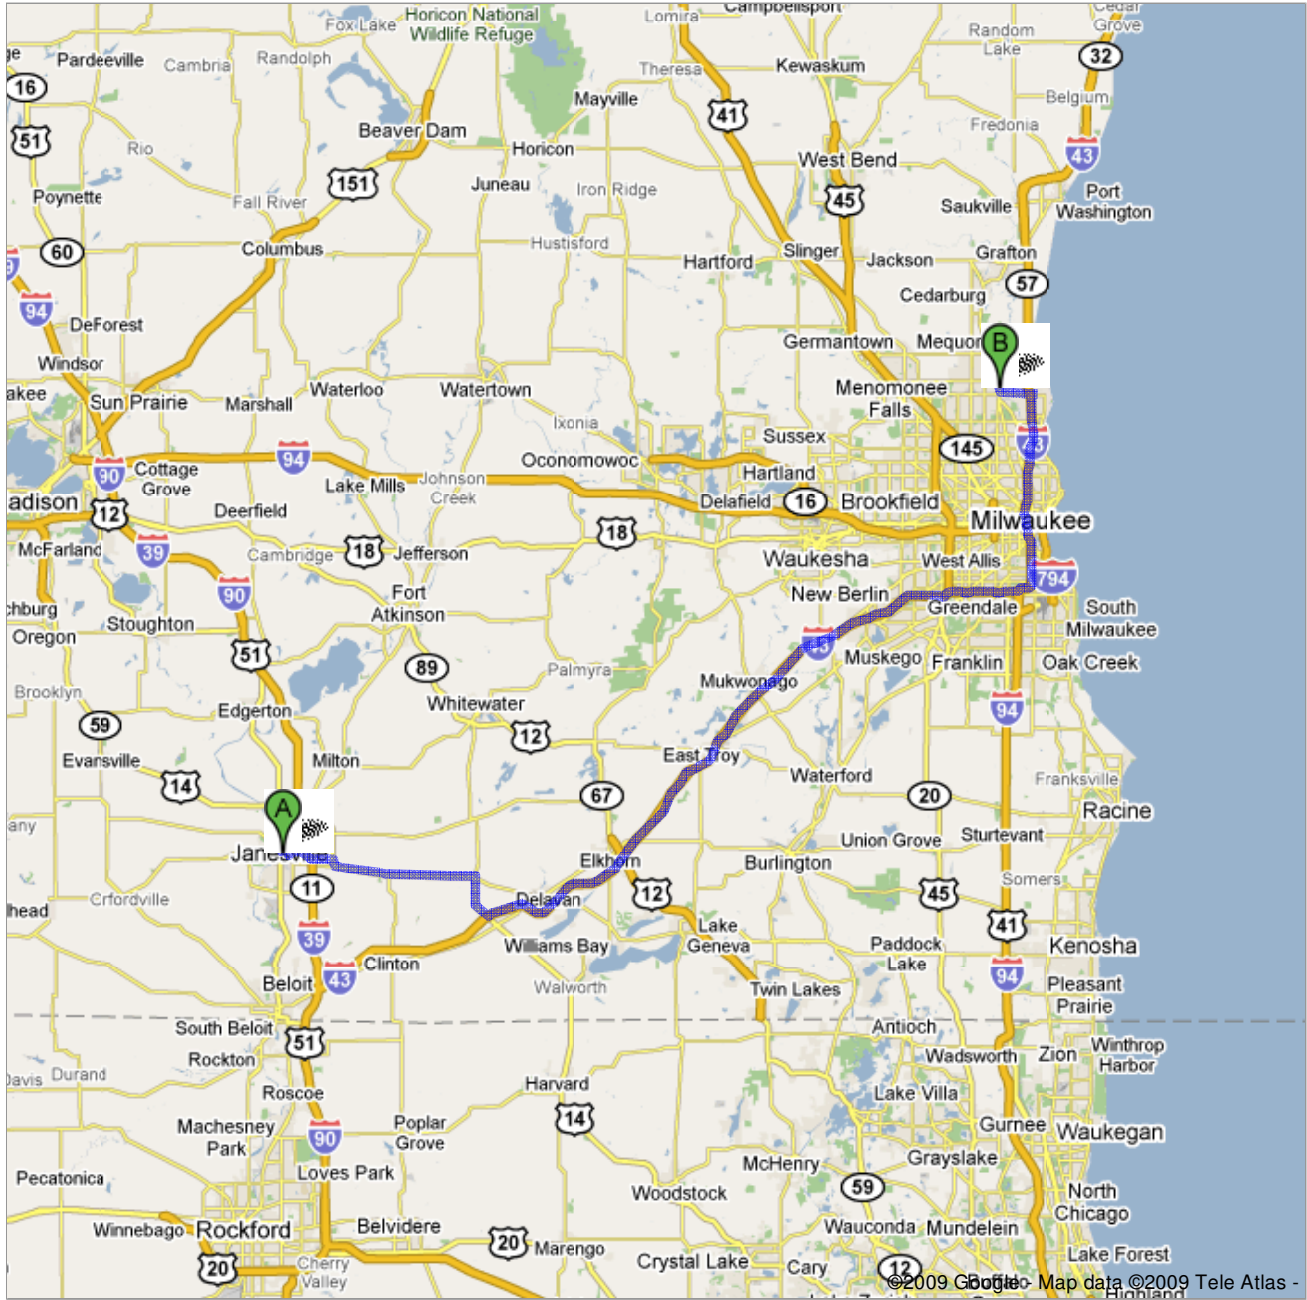

Directions to 9240 N Green Bay Rd, Milwaukee, WI 53209
88.8 mi – about 1 hour 42 mins

Save trees. Go green!
Download Google Maps on your phone at google.com/gmm

Janesville, WI

	1. Head east on W Court St toward Linn St About 1 min	go 0.3 mi total 0.3 mi
	2. Turn right at S Jackson St About 1 min	go 0.4 mi total 0.7 mi
	3. Turn left at W Racine St/US-14 About 8 mins	go 3.7 mi total 4.4 mi
	4. Turn right at S US-14/WI-11 About 13 mins	go 11.2 mi total 15.6 mi
	5. Turn right at US-14 About 5 mins	go 3.5 mi total 19.0 mi
	6. Turn left to merge onto I-43 N About 44 mins	go 45.4 mi total 64.5 mi
	7. Take the exit onto I-43 N/I-894 E Continue to follow I-43 N About 25 mins	go 21.4 mi total 85.8 mi
	8. Take exit 82 B for Brown Deer Rd/WI-100	go 0.2 mi total 86.0 mi
	9. Merge onto W Brown Deer Rd	go 0.1 mi total 86.2 mi
	10. Slight right at W Brown Deer Rd/WI-100 About 3 mins	go 2.1 mi total 88.2 mi
	11. Exit onto N Green Bay Rd/WI-57 About 1 min	go 0.5 mi total 88.7 mi
	12. Turn right toward N Green Bay Rd	go 105 ft total 88.8 mi
	13. Turn left at N Green Bay Rd Destination will be on the right	go 266 ft total 88.8 mi

9240 N Green Bay Rd, Milwaukee, WI 53209

These directions are for planning purposes only. You may find that construction projects, traffic, weather, or other events may cause conditions to differ from the map results, and you should plan your route accordingly. You must obey all signs or notices regarding your route.

Map data ©2009 , Tele Atlas