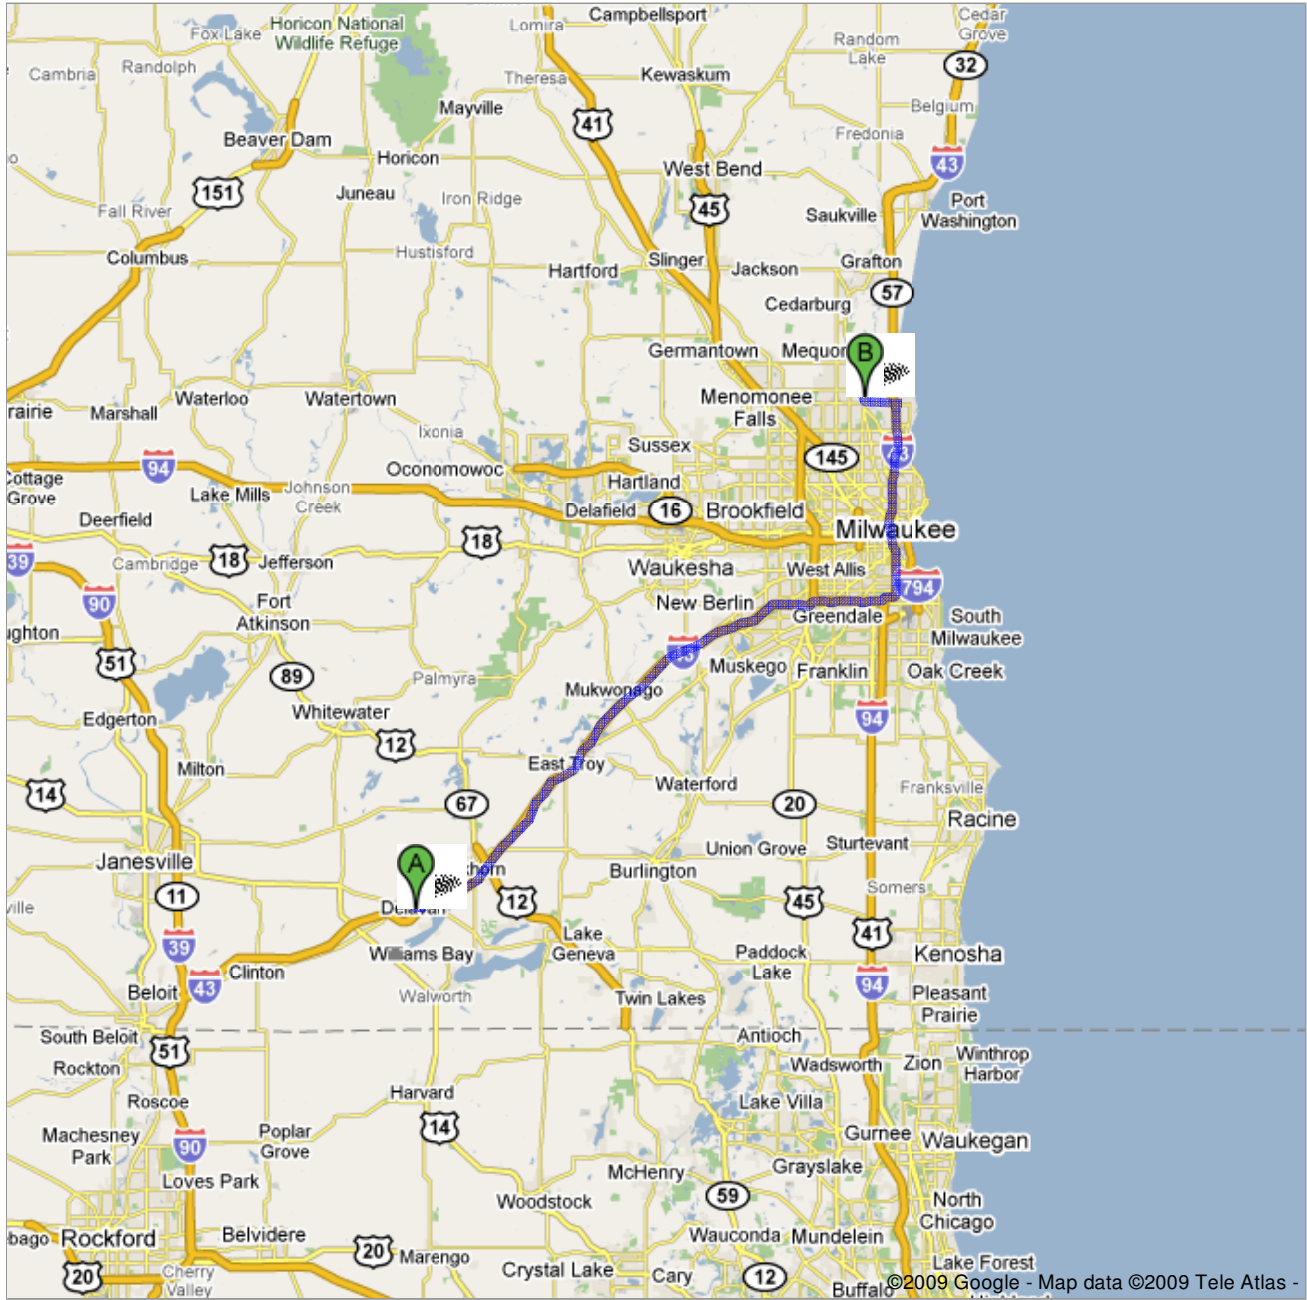

Directions to 9240 N Green Bay Rd, Milwaukee, WI 53209
64.5 mi – about 1 hour 10 mins

Save trees. Go green!
 Download Google Maps on your phone at google.com/gmm

- | | | |
|--|-------------------------------------------------------------------------------------------|-----------------------------|
| | 1. Head east on E Geneva St/WI-50 toward Alder Ave
About 2 mins | go 0.8 mi
total 0.8 mi |
| | 2. Turn left to merge onto I-43 N
About 38 mins | go 39.3 mi
total 40.2 mi |
| | 3. Take the exit onto I-43 N/I-894 E
Continue to follow I-43 N
About 25 mins | go 21.4 mi
total 61.5 mi |
| | 4. Take exit 82 B for Brown Deer Rd/WI-100 | go 0.2 mi
total 61.7 mi |
| | 5. Merge onto W Brown Deer Rd | go 0.1 mi
total 61.8 mi |
| | 6. Slight right at W Brown Deer Rd/WI-100
About 3 mins | go 2.1 mi
total 63.9 mi |
| | 7. Exit onto N Green Bay Rd/WI-57
About 1 min | go 0.5 mi
total 64.4 mi |
| | 8. Turn right toward N Green Bay Rd | go 105 ft
total 64.4 mi |
| | 9. Turn left at N Green Bay Rd
Destination will be on the right | go 266 ft
total 64.5 mi |

These directions are for planning purposes only. You may find that construction projects, traffic, weather, or other events may cause conditions to differ from the map results, and you should plan your route accordingly. You must obey all signs or notices regarding your route.

Map data ©2009 , Tele Atlas