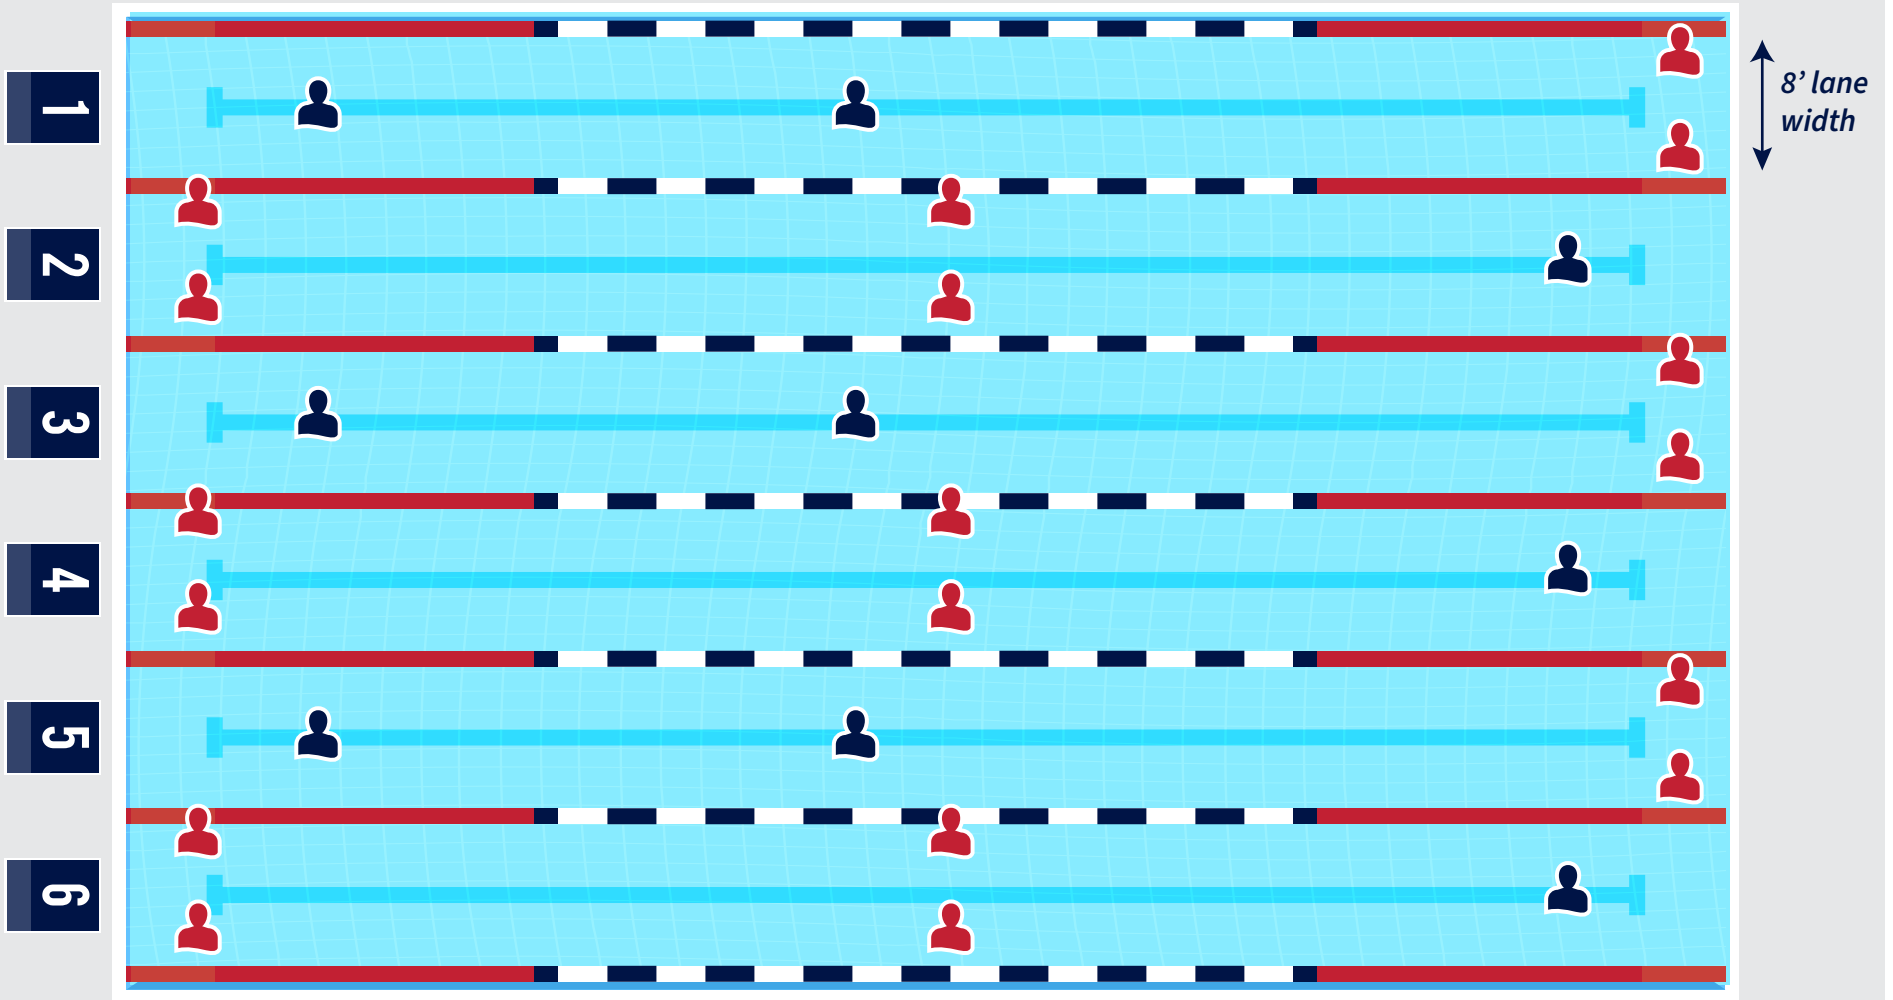

# SOCIAL DISTANCING PRACTICE LAYOUT 25-YARD, 6-LANE POOL

**27 SWIMMERS**