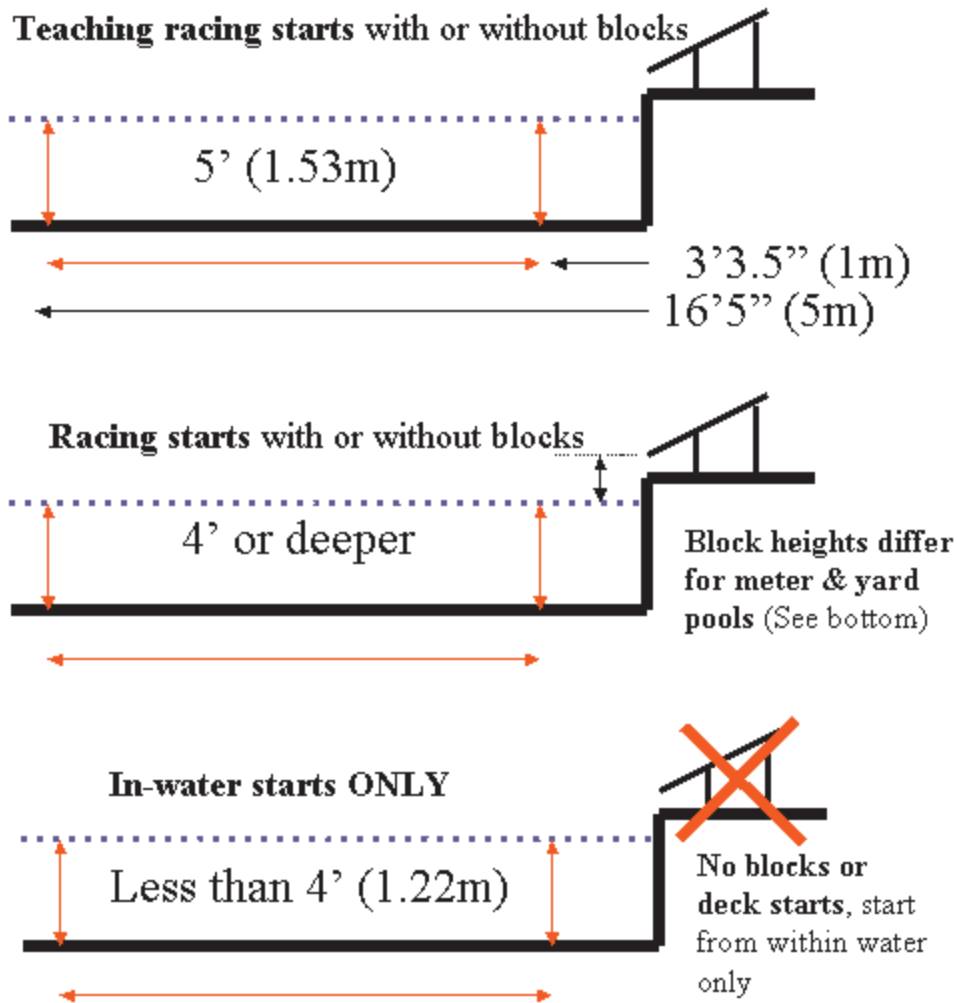

USA Swimming Minimum Water Depth for Racing Starts

LC & SC Meter Pools: Front edge of platform 1'8" - 2'5.5" (.5-.75m) from surface of water.

SC Yard Pools: Front edge of platform no higher than 2'6" (.762m) from surface of water.