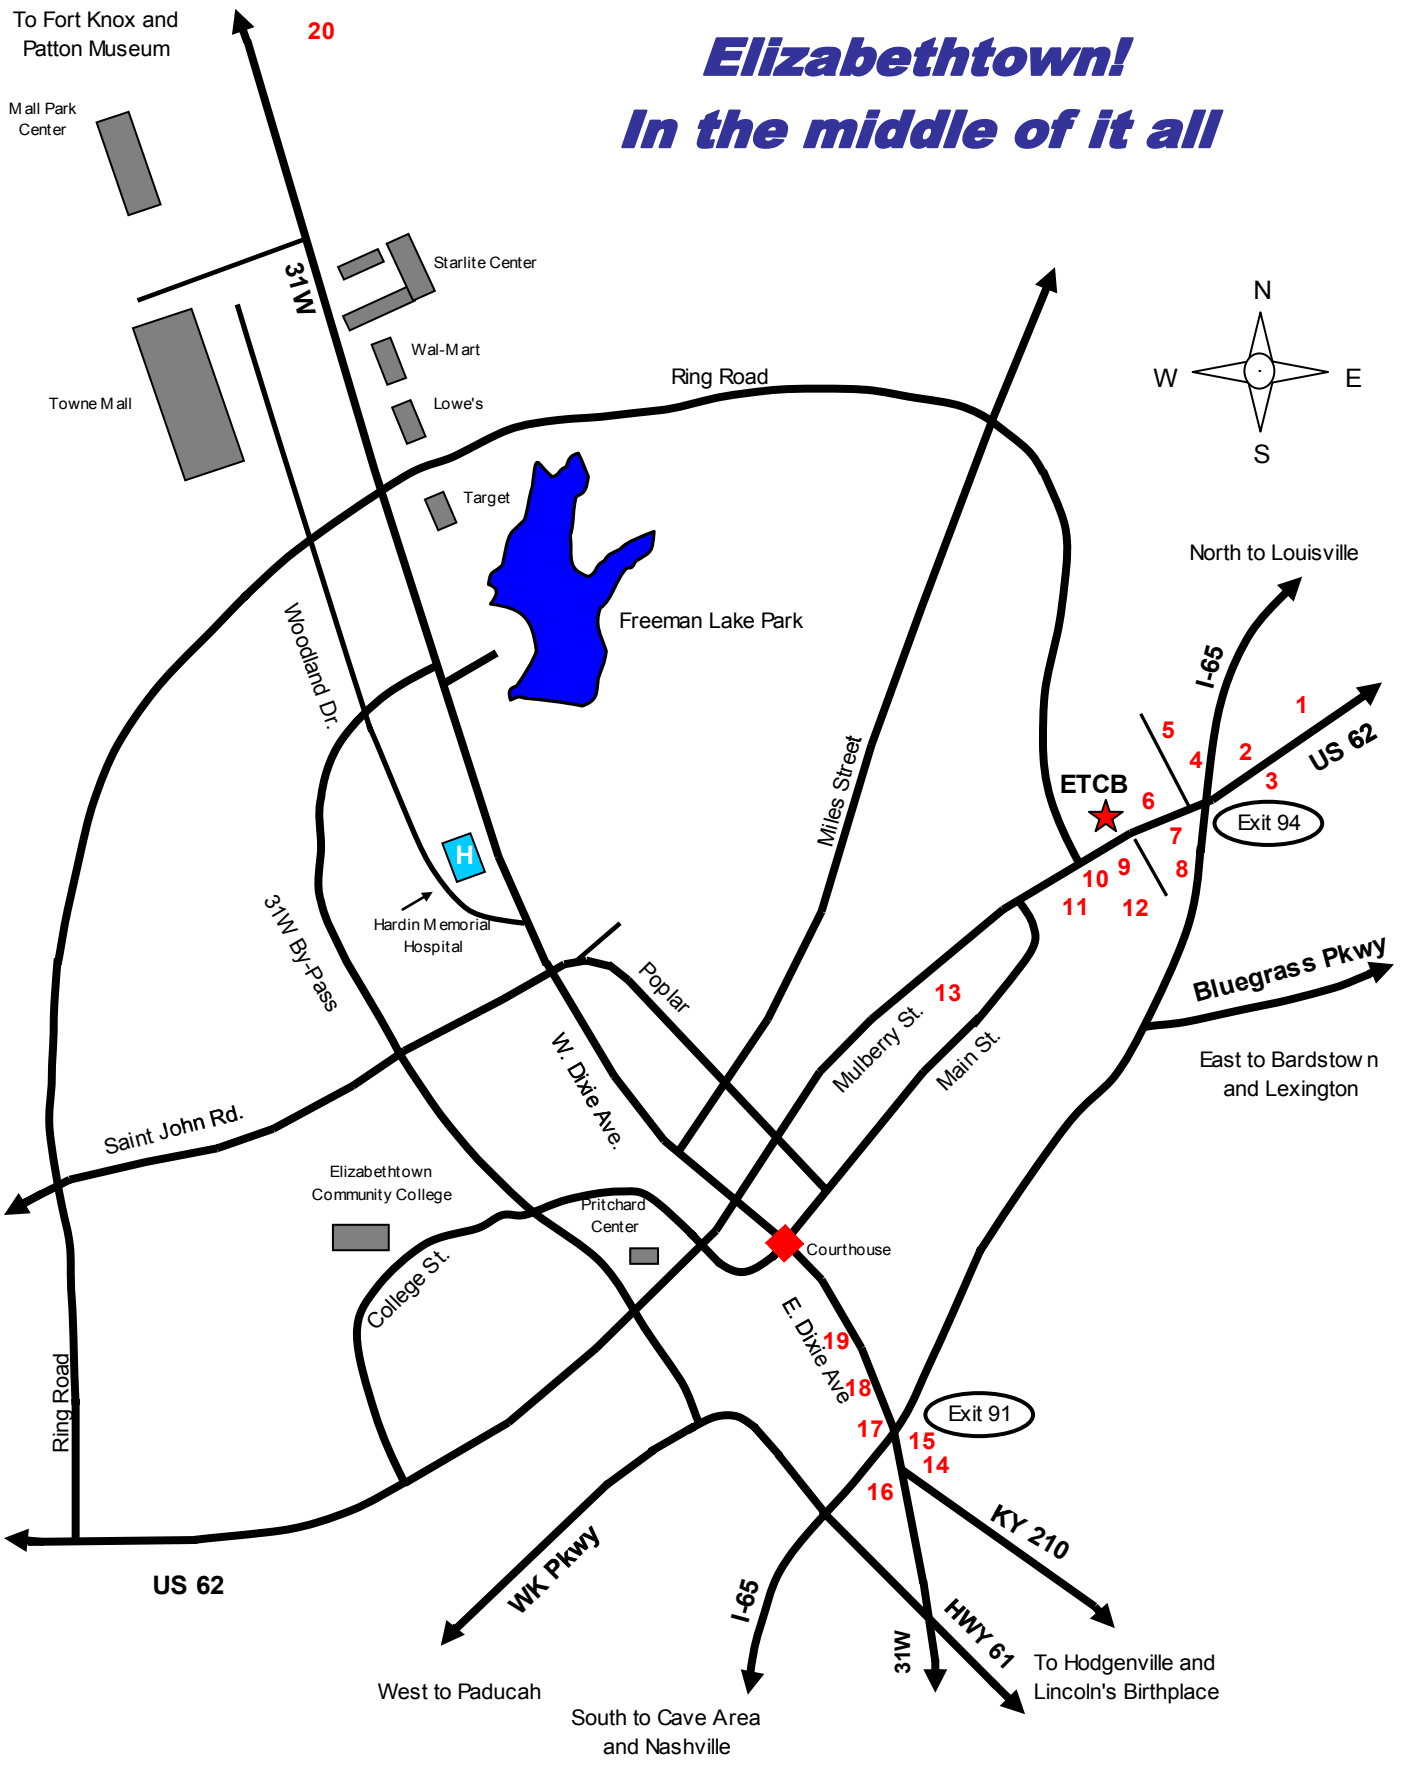

Elizabethtown!

In the middle of it all

1030 North Mulberry - Elizabethtown, Kentucky 42701
(270) 765-2175 (800) 437-0092 FAX: (270) 737-6568
E-mail: etowntourism@bbtel.com
Web: TourEtown.com