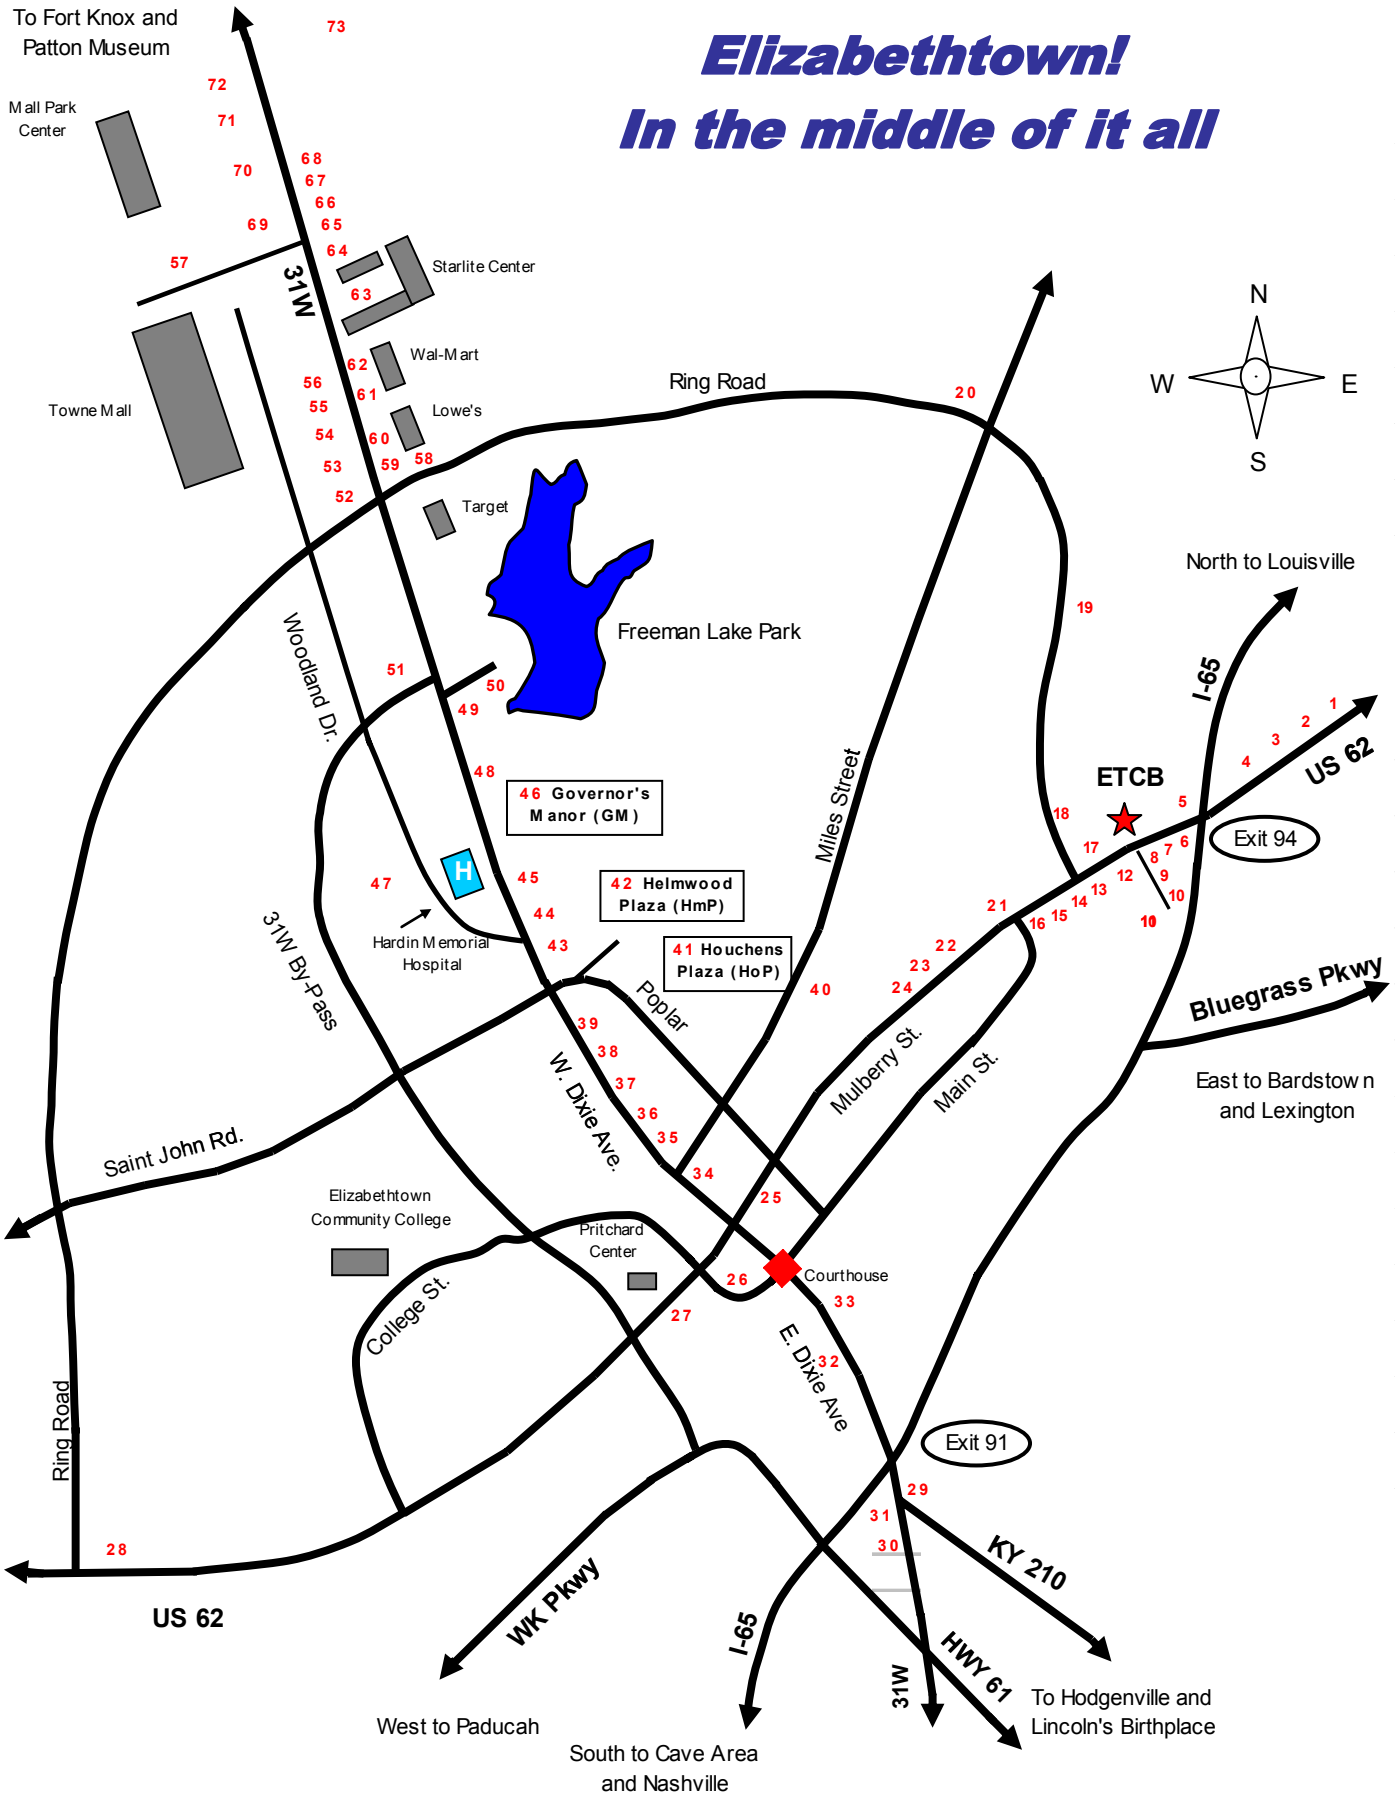

Dining

73	3 Putt Willie's at Pine Valley	850 Pine Valley Dr.	737-7772	22	McDonalds	900 N. Mulberry	769-3744
38	Arby's	527 West Dixie	765-6490	28	McDonalds	3210 Leitchfield Rd	234-9525
19	Arnold's Coffee Café	2626 Ring Road	982-4400	36	McDonalds	517 West Dixie	765-7775
46	Art's Deli & Catering (GM)	910 North Dixie	737-3422	53	McDonalds	1700 North Dixie	737-1185
34	Back Home Restaurant	251 West Dixie	769-2800	20	More Than Bagels	2410 Ring Road	360-9361
25	Back Stage Café	109 N. Mulberry	234-1686	24	Mr. Gatti's Pizza	822 N. Mulberry	765-2378
72	Backyard Burgers	2030 North Dixie	234-0330	62	O'Charley's Restaurant	1629 North Dixie	763-9075
56	Bob Evan's Farms Restaurant	1708 North Dixie	769-2178	26	Old Vault Deli	45 Public Square	737-7550
42	Bub's Café (HmP)	Helmwood Plaza	765-4202	30	Omelette House	710 East Dixie	769-5220
12	Burger King	1036 N. Mulberry	769-2960	14	Papa John's Pizza	3100 Ring Road	765-7272
60	Captain D's Seafood	1613 North Dixie	769-3349	66	Penn Station East Coast Subs	1807 North Dixie	360-0377
15	Chalupas	1007 N. Mulberry	982-2244	17	Phat Zoes	3046 Dolphin Drive	360-8844
69	Chick-fil-A	1840 North Dixie	982-1350	44	Pizza Hut	900 North Dixie	765-5510
63	China Garden	1705 North Dixie	737-1013	68	Popeye's Chicken & Biscuit	1875 North Dixie	360-8887
33	Cobbler's Café	125 East Dixie	982-2233	59	Quiznos Sub	1609 North Dixie	982-5111
5	Coffee Tree Restaurant	1058 N. Mulberry	769-2344	70	Rafferty's Restaurant	2000 North Dixie	360-0871
7	Cracker Barrel	1047 Executive Dr.	765-5525	37	Rally's Hamburgers	525 West Dixie	737-0482
27	Dairy Queen Braizer	321 S. Mulberry	765-5310	71	Red Lobster	2020 North Dixie	765-3339
65	Dairy Queen Braizer	1807 North Dixie	769-3368	47	Royal Pisa	311 Cardinal Drive	737-5702
48	Daniel's Little Mexico	918 North Dixie	982-1377	9	Ruby Tuesday's	201 Commerce Dr.	769-1513
3	Denny's	2008 N. Mulberry	765-4164	13	Ryan's Family Steak House	1034 Executive Dr.	766-1058
40	Domino's Pizza	603 North Miles	769-5901	50	Schnitzel Haus	1111 N. Dixie St. 6	769-7211
41	Double Dragon (HoP)	300 Sycamore #2	769-3139	6	Shoney's	1046 Executive Dr.	765-7077
49	El Rodeo Mexician Rest.	1105 North Dixie	765-2076	23	Silver Palace	824 N. Mulberry	737-4090
57	Family Buffet	121 Towne Drive	763-0091	39	Sonic Drive-In	537 West Dixie	735-1362
54	Fazoli's Restaurant	1702 North Dixie	737-2993	61	Steak N' Shake	1627 North Dixie	763-1120
58	Fergies Bar & Grill	1604 Ring Road	763-0656	16	Stone Hearth	1001 N. Mulberry	765-4898
63	Ginza Hibachi & Sushi Rest.	1705 North Dixie	737-5535	21	Subway Inc.	928 N. Mulberry	737-7336
67	Golden Corral	1835 North Dixie	763-0772	63	Subway Sandwiches	1705 North Dixie	737-8336
45	Green Bamboo Chinese Rest.	902 North Dixie	769-3457	52	Taco Bell	1604 North Dixie	765-2499
55	Hardee's Restaurant	1706 North Dixie	737-4830	11	Texas Outlaws BBQ	220 Commerce Dr.	234-8586
18	Heavenly Ham	3048 Ring Road	763-0811	10	Texas Roadhouse	207 Commerce Dr.	737-8801
31	Jerry's Restaurant	612 East Dixie	769-2336	64	Tumbleweed Southwest Grill	1707 North Dixie	735-9320
35	Kentucky Fried Chicken	435 West Dixie	765-4136	1	Wafflehouse	2026 N. Mulberry	737-2603
2	Kentucky Fried Chicken	2018 N. Mulberry	737-0369	8	Wendy's	1038 Executive Dr.	769-5008
32	Lee's Famous Recipe Chicken	614 East Dixie	765-4419	43	Wendy's	806 North Dixie	765-7307
46	Little Caesar's Pizza (GM)	910 North Dixie	769-1442	4	White Castle	I-65 at US 62 East	769-1243
29	Long John Silver's	815 East Dixie	765-7485				
51	Los Nopales	1306 North Dixie	765-7252				

Elizabethtown!

In the middle of it all

1030 North Mulberry - Elizabethtown, Kentucky 42701
(270) 765-2175 (800) 437-0092 FAX: (270) 737-6568
E-mail: etowntourism@bbtel.com **Web:** TourEtown.com