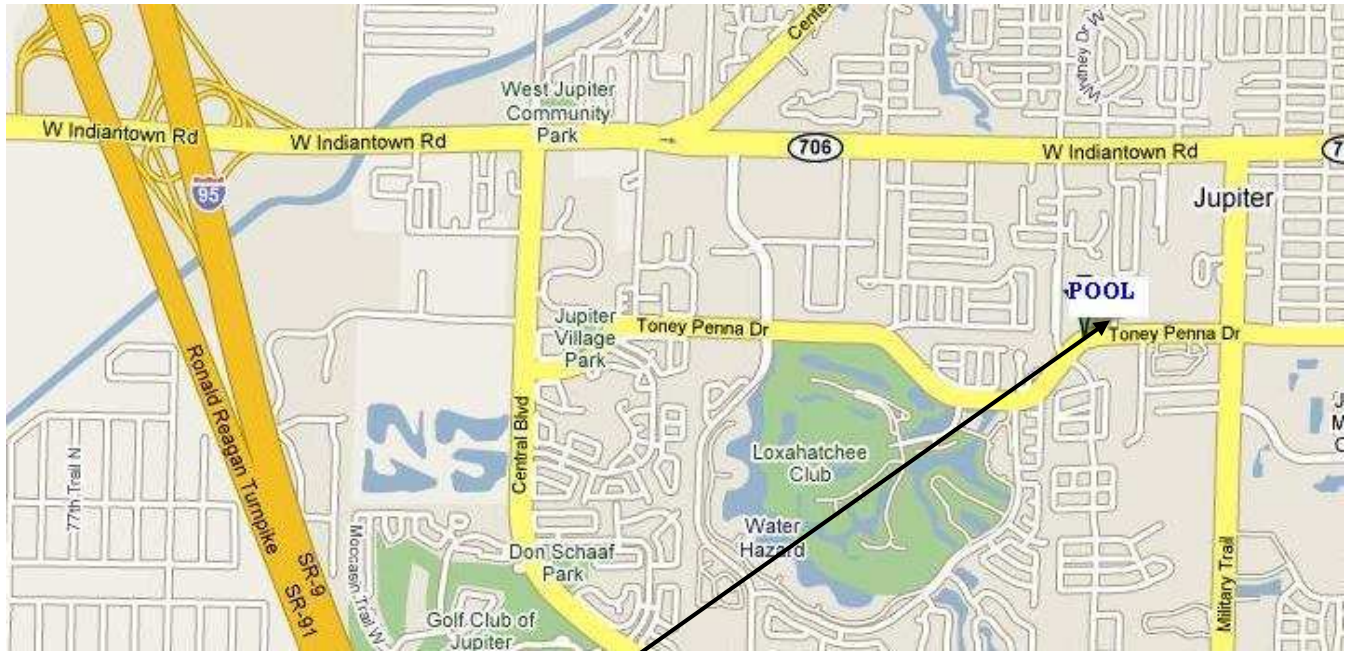

## Map to North County Aquatic Complex and Additional Parking at Jupiter High School

**North County Aquatic Complex,  
861 Toney Penna Drive, Jupiter 33458.**

From the South:  
Take I-95 to Exit 87-A East (Jupiter/Indiantown Road) or Florida Turnpike to Exit 116 (Jupiter). Go east approximately two miles to Pennock Lane. Turn right/south on Pennock to Toney Penna (½ mile). Turn left on Toney Penna and left again into the pool parking lot.

**Additional parking in Jupiter High School.**

The parking is located East on Toney Penna, just before Bank Atlantic on the North side. Look for a sign saying **“Parking Swim Meet”**