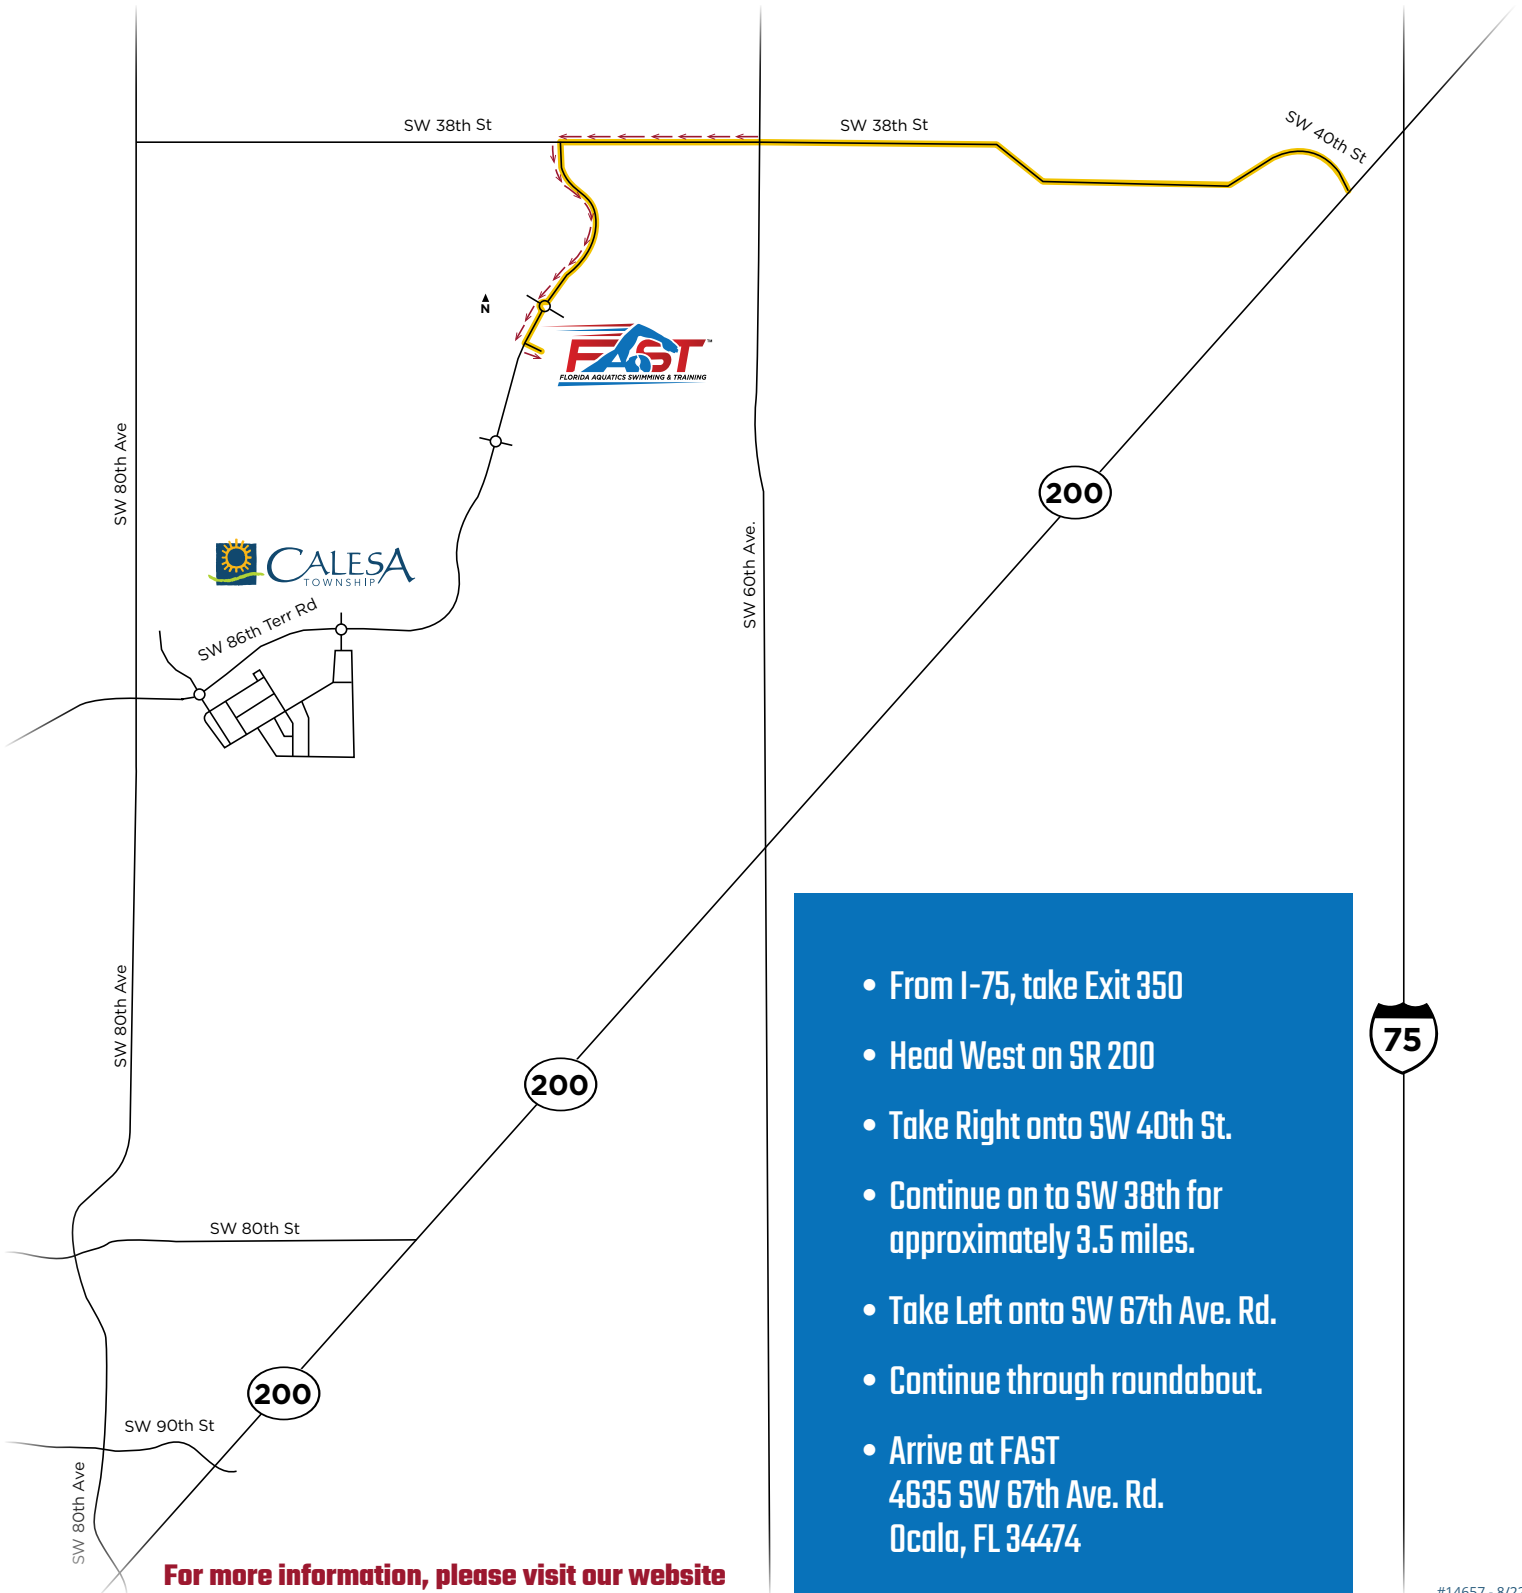

# DIRECTIONS TO

- From I-75, take Exit 350
- Head West on SR 200
- Take Right onto SW 40th St.
- Continue on to SW 38th for approximately 3.5 miles.
- Take Left onto SW 67th Ave. Rd.
- Continue through roundabout.
- Arrive at FAST  
4635 SW 67th Ave. Rd.  
Ocala, FL 34474