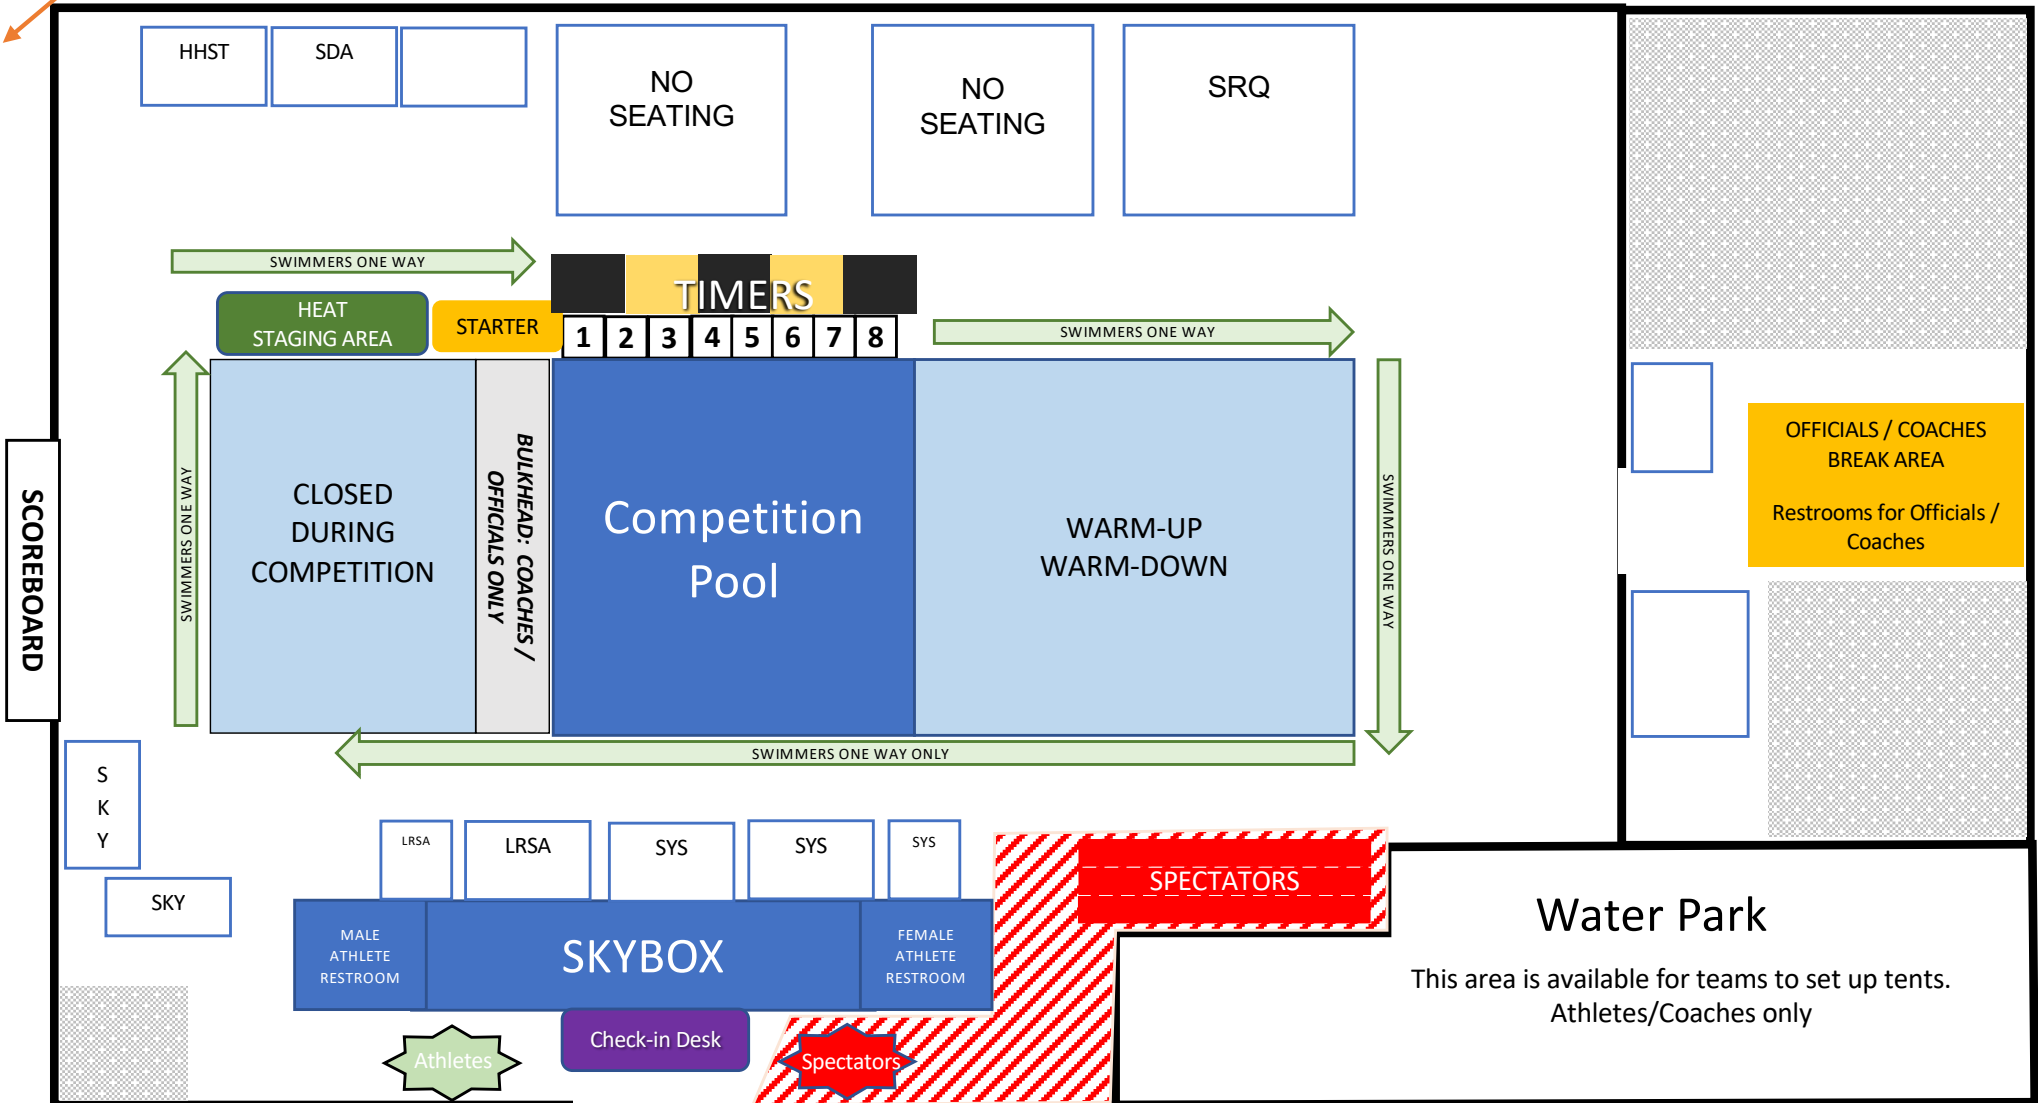

SELBY AQUATIC CENTER

Area 5 - North

26-28 Feb 2021

Spectator Restrooms

COUNTY GRASS LOT

Rear Parking Lot is available for Spectators and Athlete Parents.

SCOREBOARD

S
K
Y

Public Restrooms for Spectators are available at the adjacent Potter Park

Athlete / Coach / Officials Entrance / Exit

Spectator Entrance

PARKING LOT

Front Parking Lot is reserved for Coaches / Officials / Volunteer Parking Only