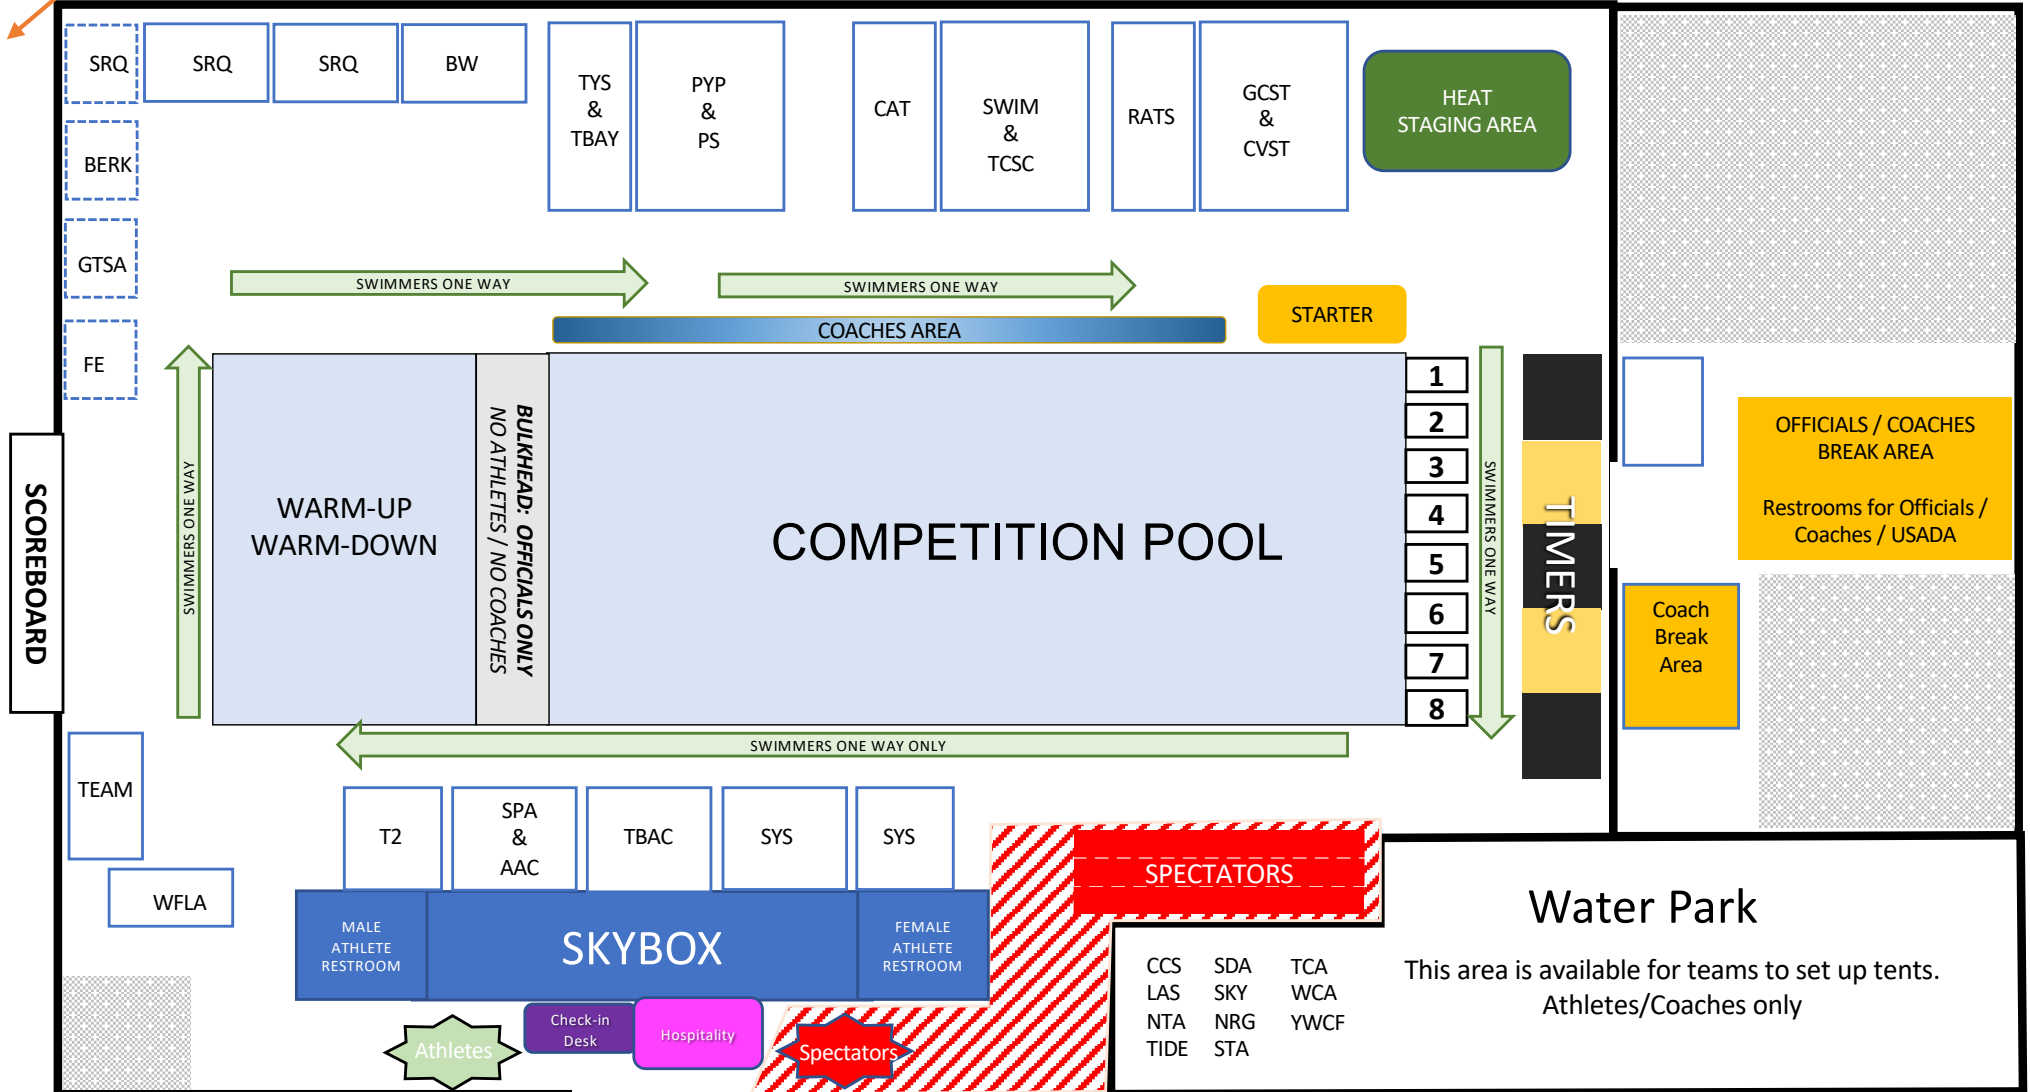

SELBY AQUATIC CENTER

FLAGS South

15-18 Jul 2021

Spectator Restrooms

COUNTY GRASS LOT

Rear Parking Lot is available for Spectators and Athlete Parents.

SCOREBOARD

Public Restrooms for Spectators are available at the adjacent Potter Park

Athlete / Coach / Officials Entrance / Exit

Spectator Entrance

PARKING LOT

Front Parking Lot is reserved for Coaches / Officials / National Team Athlete Parking Only