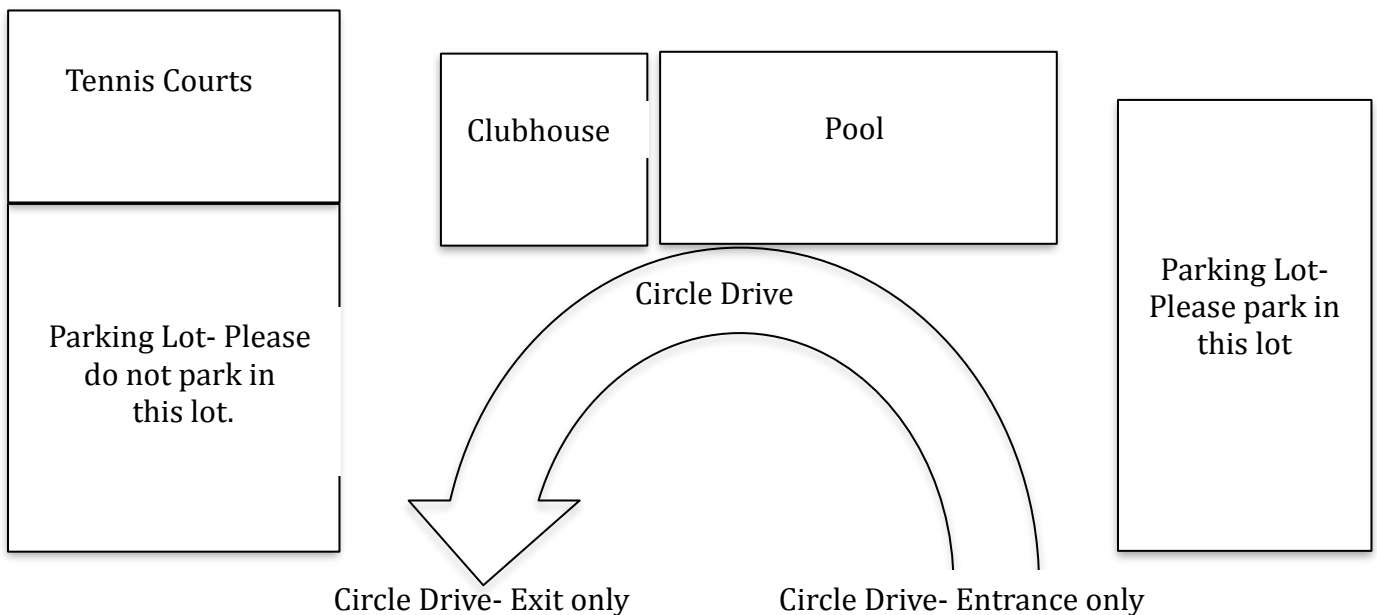

### Rules for Swimmers:

- Keep your backpacks, parkas, and equipment bags inside the pool area during practice.
- Put all bags on deck in a spot designated by your coach.
- Keep the bathrooms neat and clean. Flushing toilets after use.
- Place trash in the waste cans.
- Horseplay or disrespectful behavior will not be tolerated.
- No propping open gates. All gates must be closed at all times.
- The baby pool is off limits
- Swimmers must keep noise to a minimum; there are houses directly behind the facility.
- Swimmers are not allowed to climb on the slide, diving board, or lifeguard stand.

### Rules for Parents:

- Parents please remain outside the gate at all times.
- Parents and siblings are not allowed to use the bathrooms inside the pool area. (This ensures the safety of the swimmers that use the facility.)

### Rules For Parking, Pick Up, & Drop Off

- Please park in the lot to the right of the pool; not the lot in front of the tennis courts.
- Do not park in the circle drive and leave your vehicle. Circle drive is for pick up and drop off only.