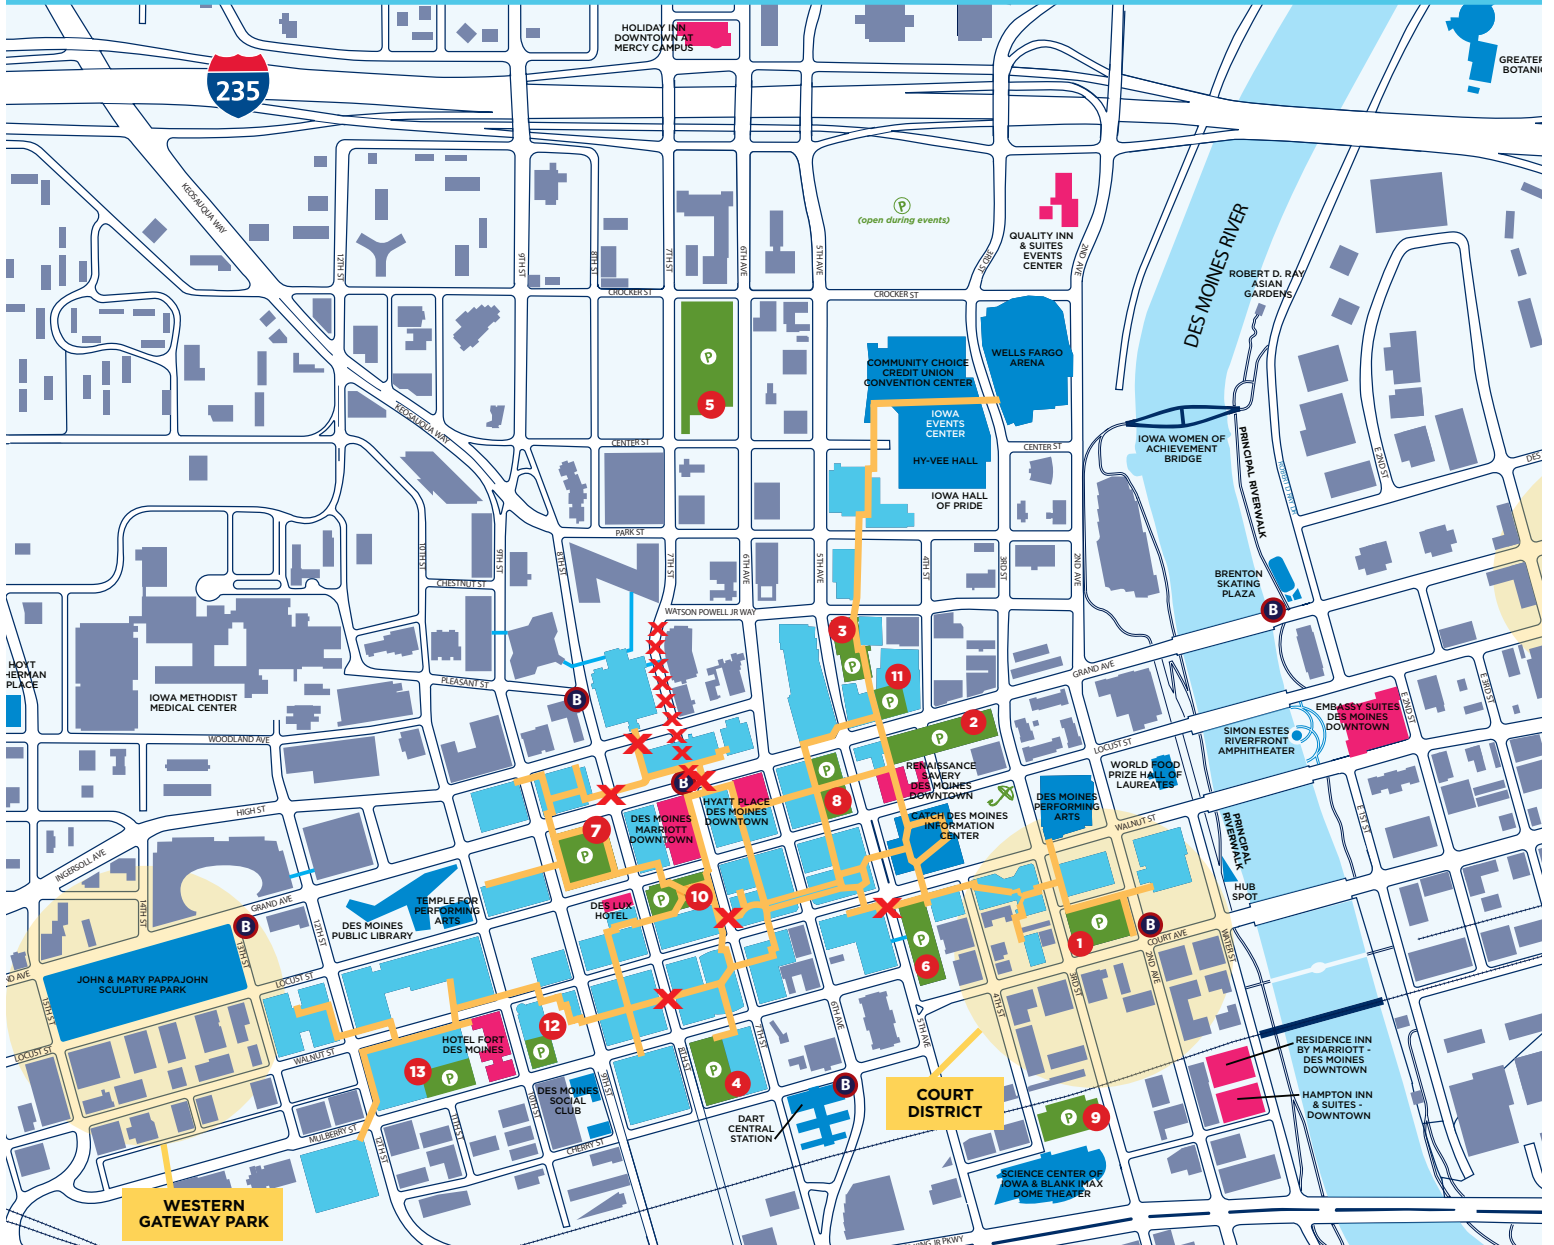

DES MOINES

Hourly Parking Rates

<p>1 3rd & Court</p> <p>2 4th & Grand</p> <p>3 5th & Keo</p> <p>4 8th & Mulberry</p> <p>0-1...\$2 1-2...\$4 2-3...\$5 3-4...\$6 4-5...\$7 5-12...\$7.50 12-24...\$11</p>	<p>5 7th & Center Park & Ride</p> <p>0-1...\$1.50 1-2...\$3 2-3...\$3.50 3-4...\$4 4-5...\$4.50 5-12...\$5 12-24...\$6</p> <p>6 5th & Walnut</p> <p>7 9th & Locust</p> <p>0-1...\$2.00 1-2...\$4 2-3...\$5.25 3-4...\$5.50 4-5...\$6.50 5-6...\$9 6-7...\$9 7-12...\$9 12-24...\$13</p>	<p>8 5th & Locust</p> <p>0-1...\$1 1-2...\$2 2-3...\$3 3-4...\$4 4-5...\$5 5-6...\$6 6-7...\$7 7-8...\$8 8-9...\$9 9-24...\$10</p>	<p>9 Science Center Open 10 a.m.-10 p.m.</p> <p>0-1...\$3 1-2...\$4 2-3...\$5 3-4...\$6 4-5...\$7 5-6...\$8 6-7...\$9 7-12...\$10</p> <p>10 Partnership Lot</p> <p>0-1...\$2 1-2...\$3 2-3...\$4 3-11...\$4+\$1 per hour 11-24...\$13</p>	<p>11 4th & Grand</p> <p>\$7/day flat fee</p> <p>12 10th & Mulberry</p> <p>0-1...\$2 1-2...\$4 2-3...\$5 3-8...\$7 8-12...\$9 12-24...\$11</p> <p>13 11th & Mulberry</p> <p>0-30 min...\$2 30 min-1...\$3 1-2...\$4 2-3...\$5 3-4...\$6 4-24...\$8</p>
--	--	---	---	---

Downtown Des Moines Parking Information

The following map provides location information for parking in downtown Des Moines. The ramps most easily accessible from the Wellmark YMCA are listed below:

Map Number	Ramp Name	Address	Rates
2 & 11	4 th & Grand	500 Grand Ave.	1-6 hours - \$1 per hour 7-12 hours - \$7 24 hours - \$10 Sundays Free
3	5 th & Keo	555 5 th Ave.	\$1 per hour Sundays Free
8	5 th & Locust	801 Locust St.	1 -9 Hours - \$1 per hour 9 - 24 Hours - \$10 Sundays Free

Rates were found by calling the ramps or from the web, but not all could be verified. Some rates may be different than what is written here.