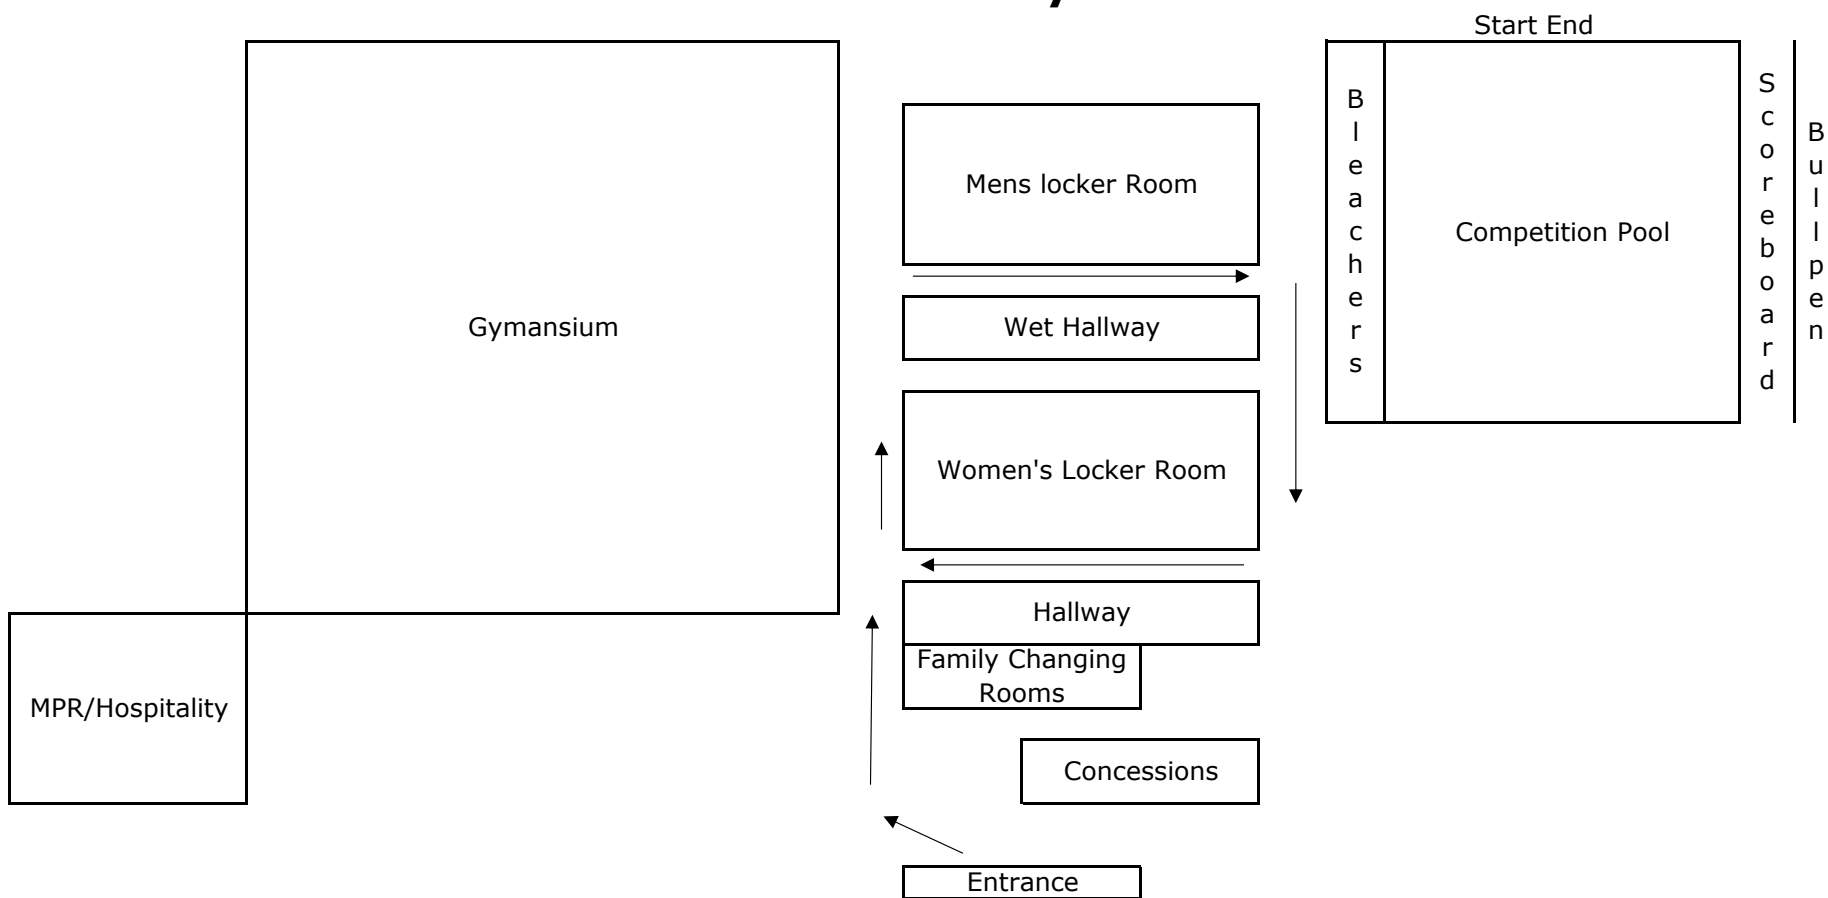

Kerasotes YMCA Facility Flow Chart

Please Follow CDC Guideline for Mask Wearing in the Facility
 All Non-Fully Vaccinated people must wear a mask at all times.
 We will allow spectators on the pool deck for the meet.
 Spectators should remain on the bleachers side of the pool, not behind the blocks or on scoreboard side.
 We encourage spectators to rotate through the Bleachers and Gymnasium for their athlete's events.
 We will run a bullpen for 10 and under athletes only on the pool deck on the Scoreboard side of the pool.
 Please see suggested flow chart for travel to and from gymnasium
 The recreation pool will be off limits to meet participants.
 Lane 8 will be open for wam up/cool down throuhgout the meet.
 We will offer a limited concessions with breakfast/snack items and beverages.