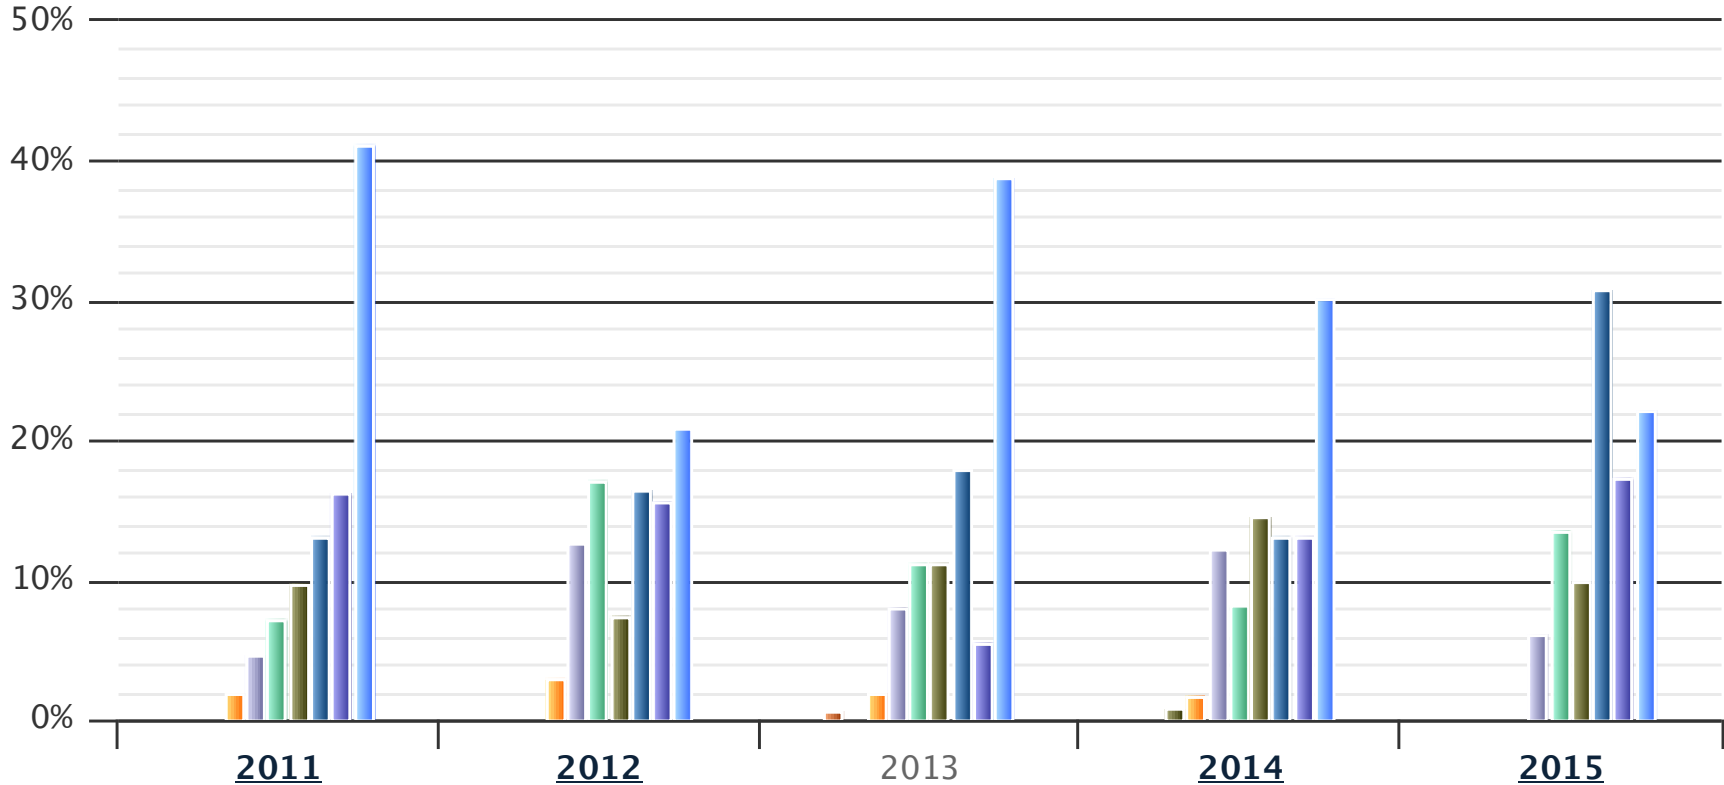

TIME STANDARD ACHIEVEMENTS

Click on a column or line point to see the age group counts for that value

- 2015 Summer Juniors (LCM) (Club)
 Winter Juniors (SCY) (Club)
 "AAAA" (Club)
- "AAA" (Club)
 "AA" (Club)
 "A" (Club)
 "BB" (Club)
 "B" (Club)
- "Slower than B" (Club)