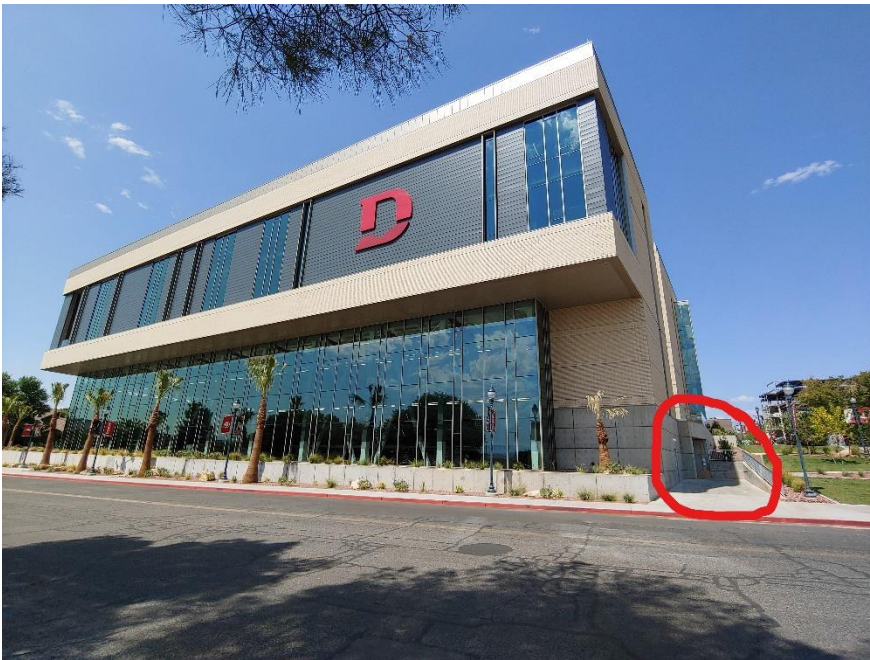

Dixie State University Pool @ Human Performance Center

RED CIRCLE = ENTRANCE TO POOL

POOL DIAGRAM

Team Area in the stands

Staging Area by lane 1 of the competition pool.

Entrance is on the scoreboard side.