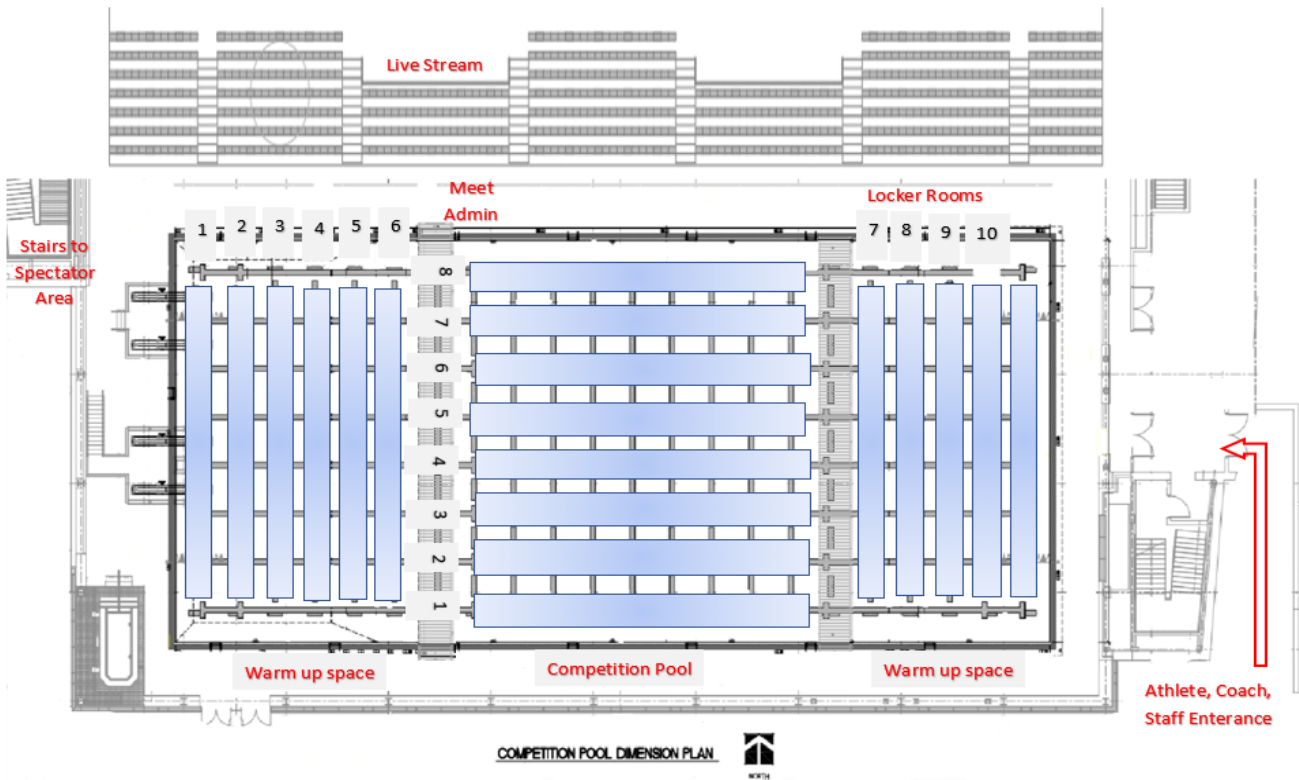

Dixie State University Pool @ Human Performance Center

RED CIRCLE = ENTRANCE TO POOL

POOL DIAGRAM

Team Area in the stands

Staging Area by lane 1 of the competition pool.

Entrance is on the scoreboard side.