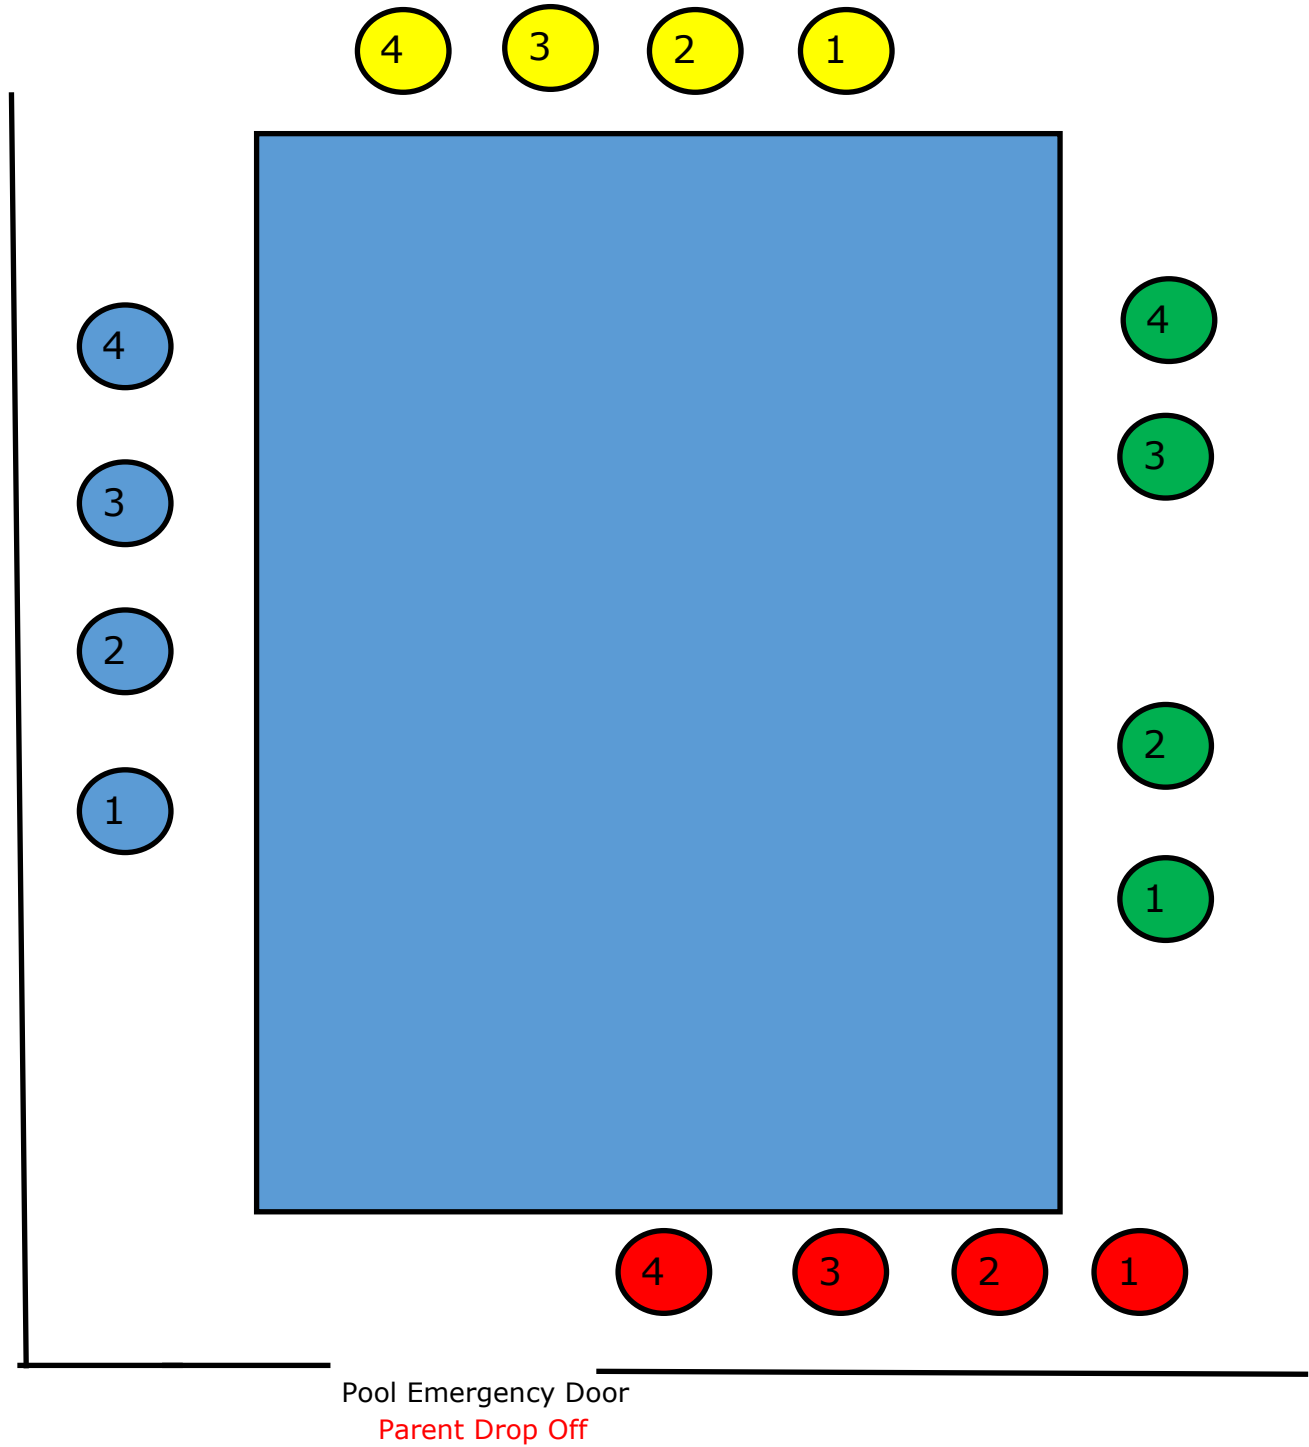

SFY Tsunami Pool Deck—COVID Layout

Locker rooms
Parent Pick Up

Branch Entrance

Membership Desk