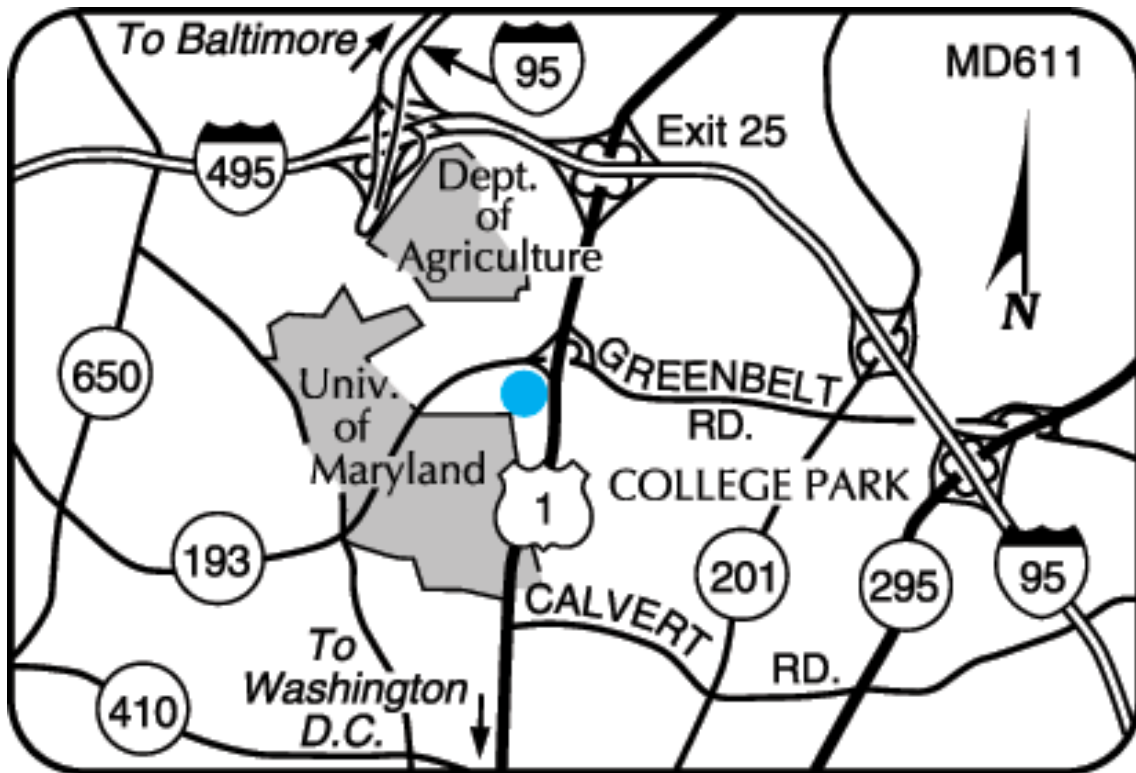

Comfort Inn & Suites Near Univ. of Maryland

9020 Baltimore Ave.
College Park, MD, US, 20740
Phone: (301) 441-8110
Fax: (301) 474-7725

Local Map:

Directions to Our Hotel:

I-495/I-95 N Ex 25B, or I-95S Ex 27 to 25B.
Take 25B to US 1 S 1.5 miles. Hotel on right.