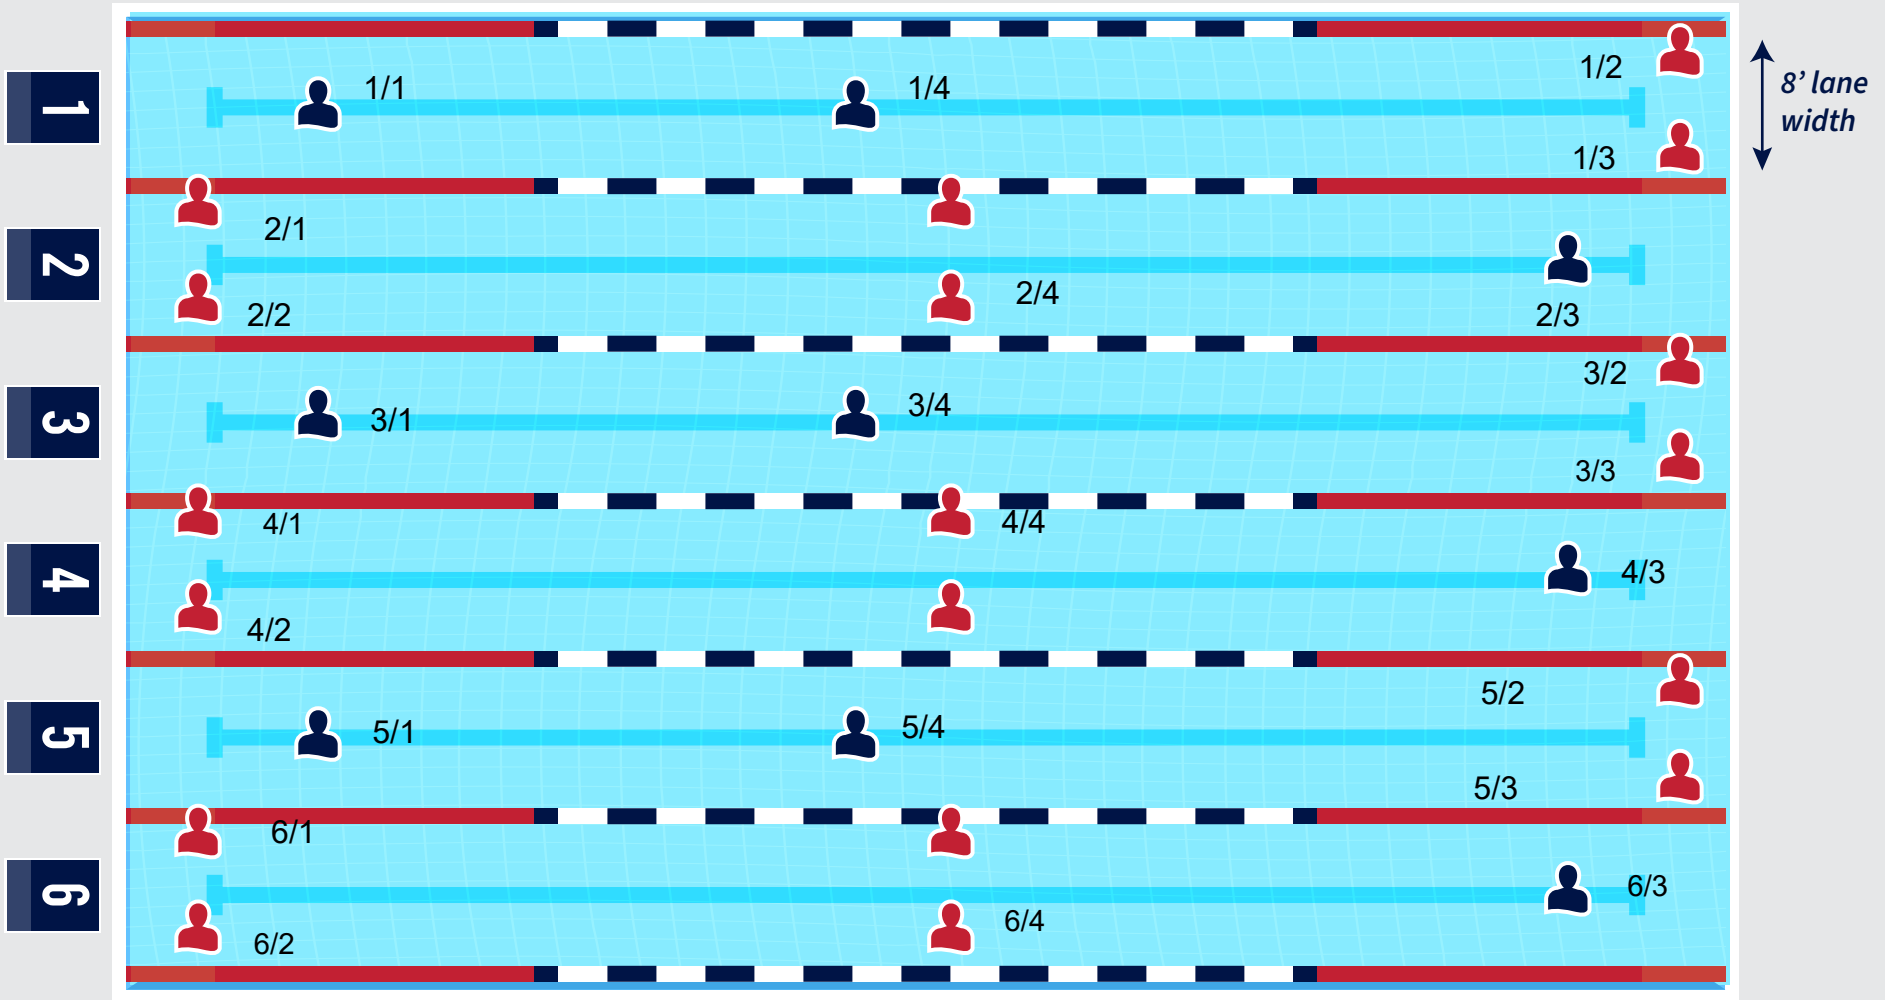

SOCIAL DISTANCING PRACTICE LAYOUT

25-YARD, 6-LANE POOL

27 SWIMMERS

24 swimmers