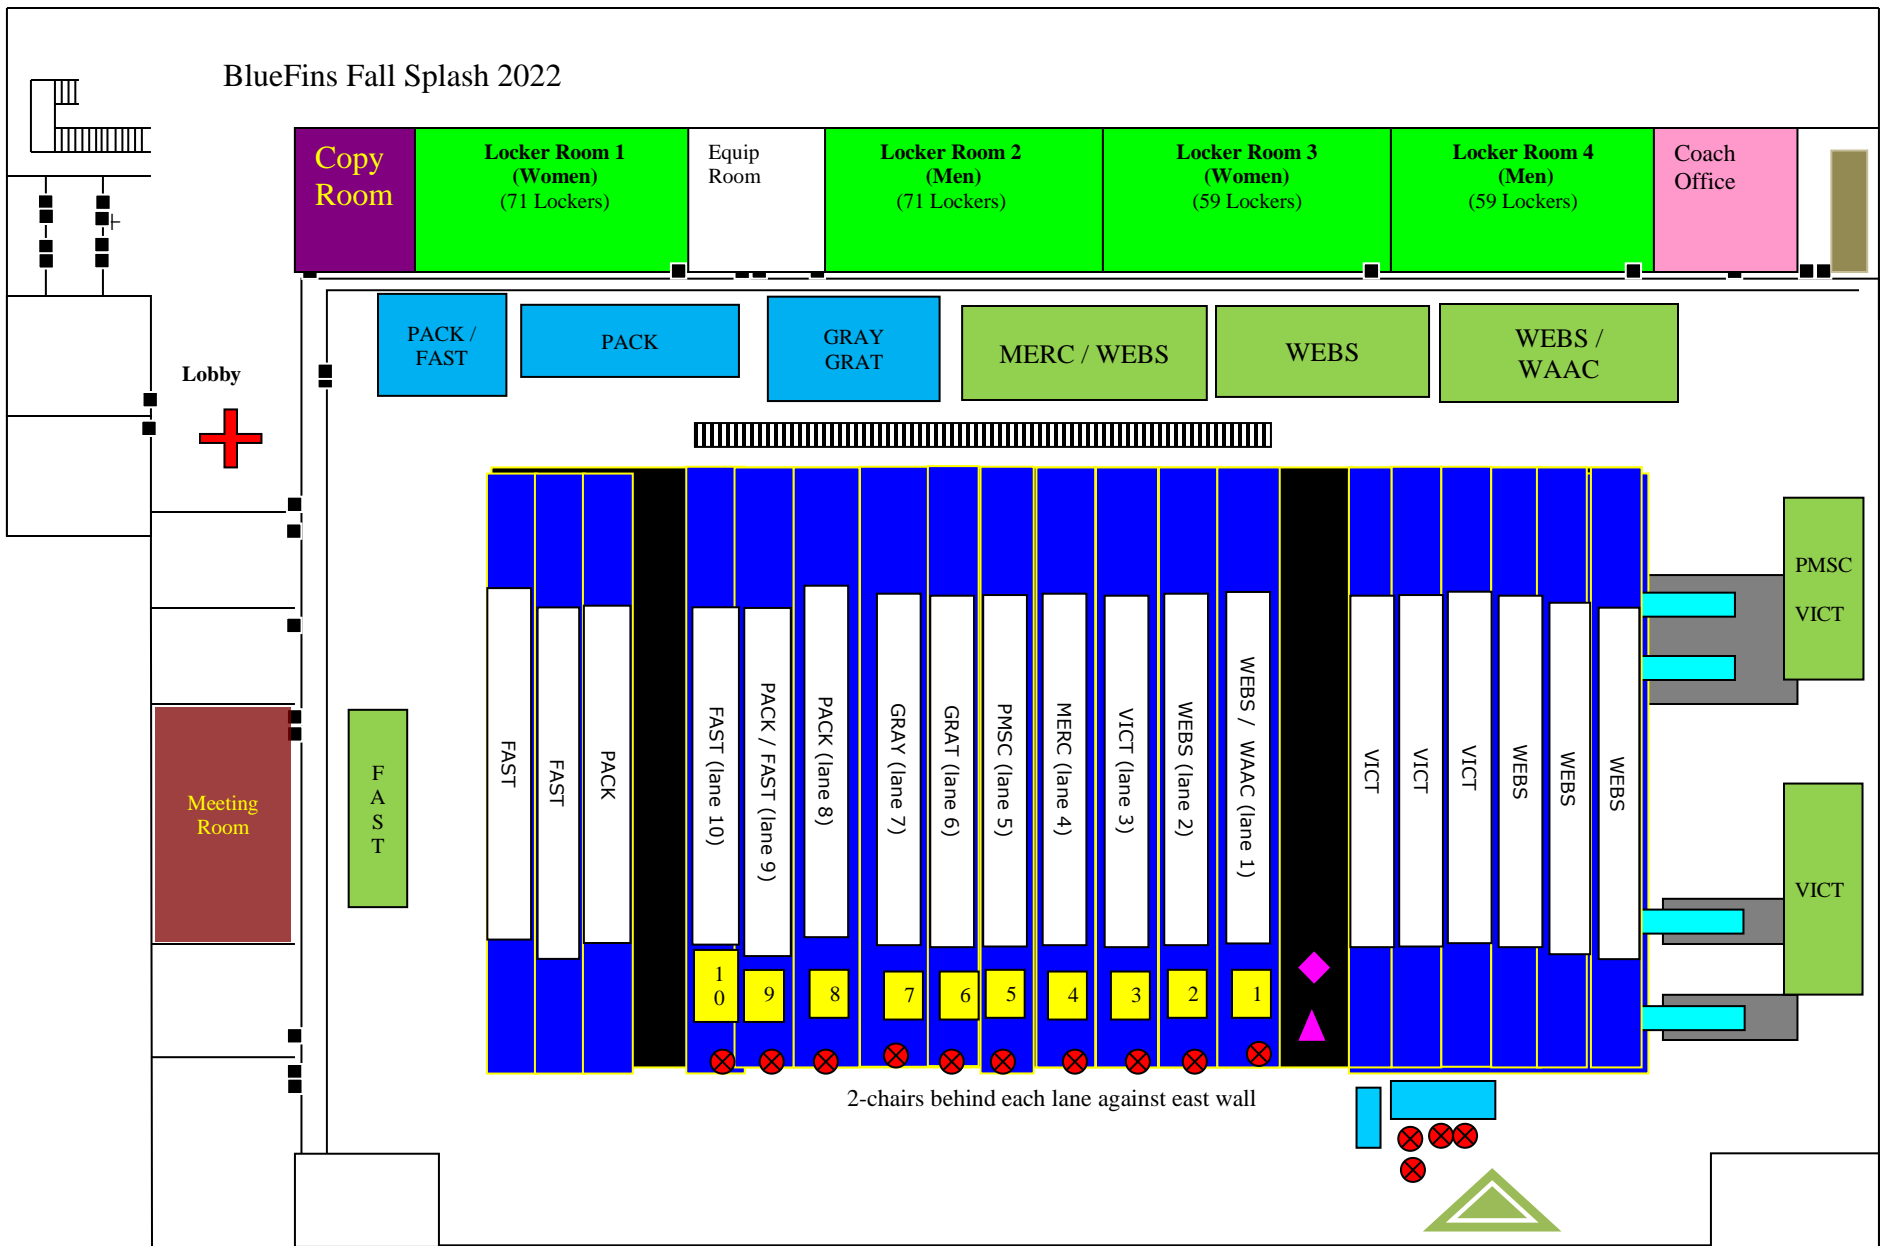

BlueFins Fall Splash 2022

2-chairs behind each lane against east wall

KEY

	Starter		Scoring Tables		Doors		Awards Stand		Video Tape	
	Chairs		Referee		Meeting Room		Fencing		Diving Board	
	Starting Blocks		Locker Rooms		First Aid Room		Ready Area			Coaches Office
		Large Bleacher		Medium Bleacher						