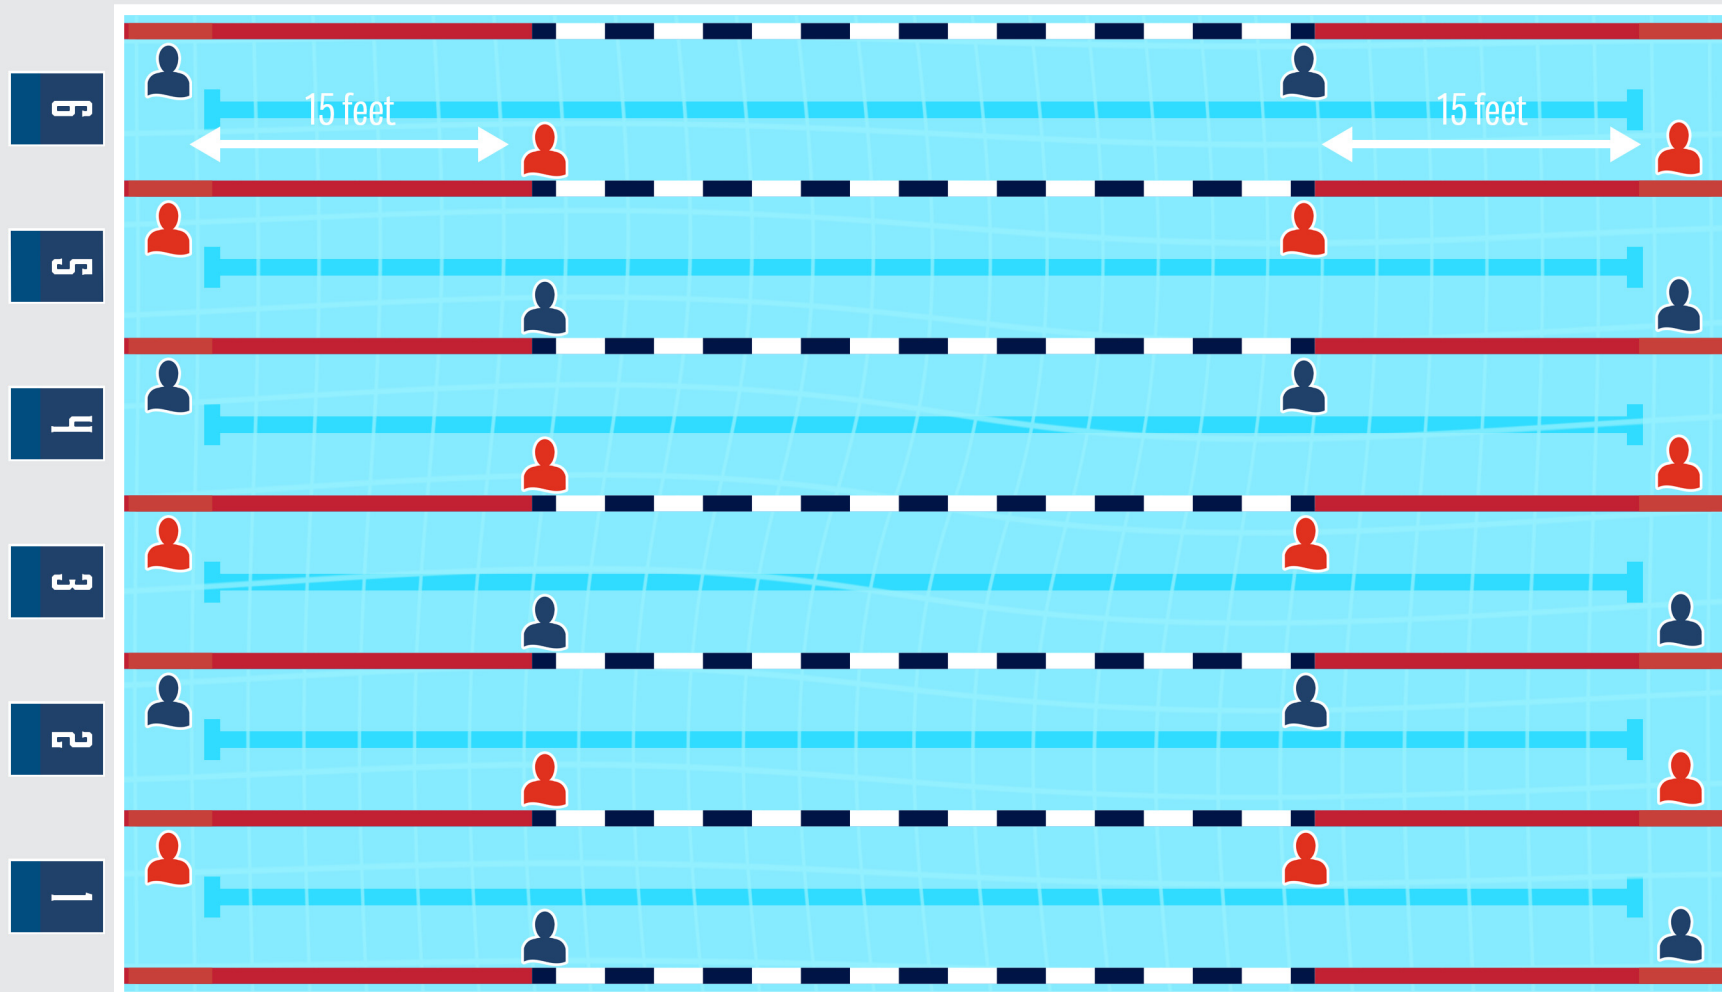

SOCIAL DISTANCING PRACTICE LAYOUT 25-YARD, 6-LANE POOL

4 PER LANE, 24 SWIMMERS