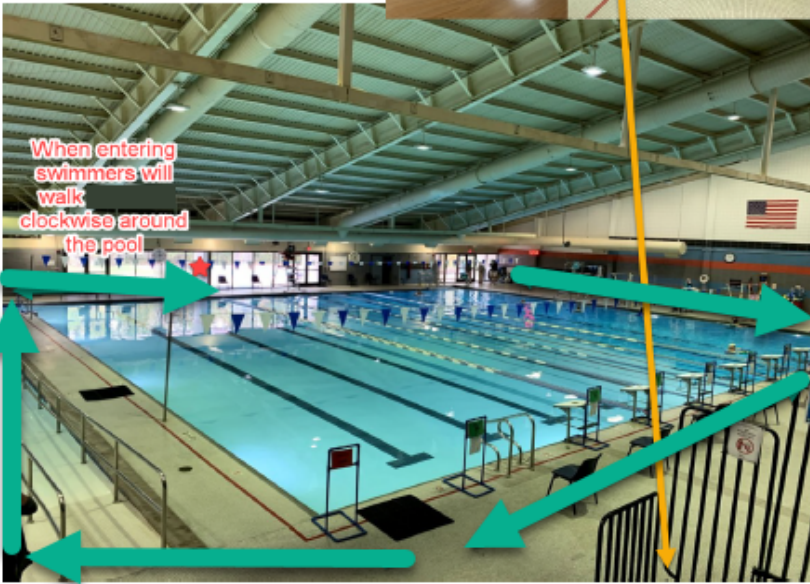

When entering swimmers will walk clockwise around the pool