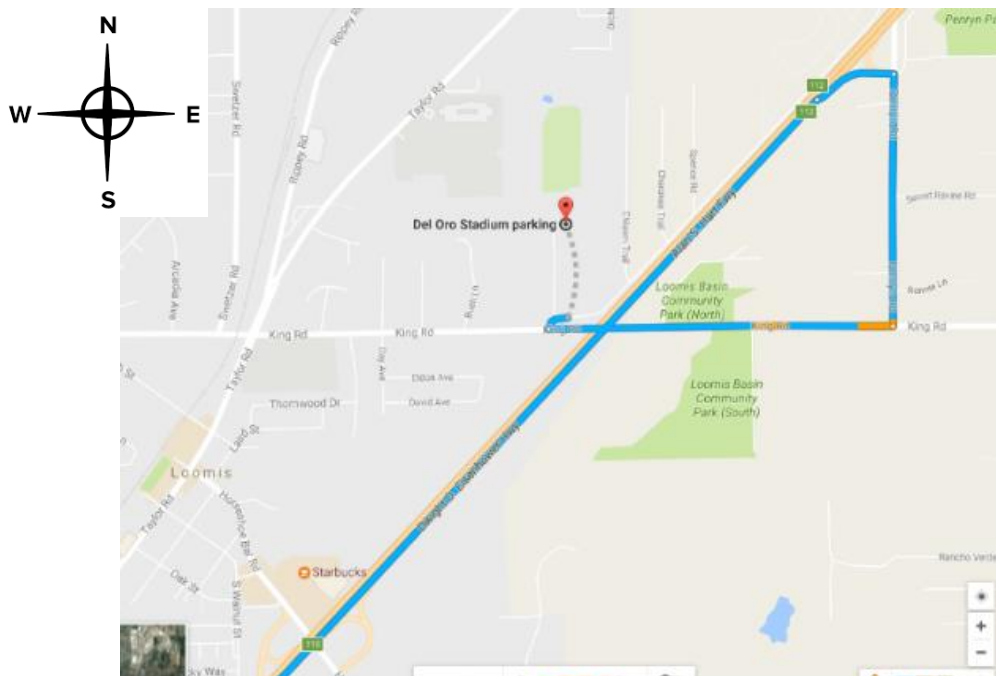

Timers

Two shifts of 32 timers (each team provides 16 timers per shift – 10 Lanes).

Directions & Parking

Our home pool is Del Oro High School. Visiting Team – Del Oro Stadium Parking: Boyington Rd, Loomis, CA 95650 (***Google Del Oro Football Stadium***)

From Sacramento:

- Take I-80 East (Reno)
- Take Exit 112 for Penryn Rd
- Turn right onto Penryn Rd
- Turn right onto King Rd
- Turn right onto Boyington Road
- Turn right into Del Oro Stadium parking

Loomis Basin Dolphins