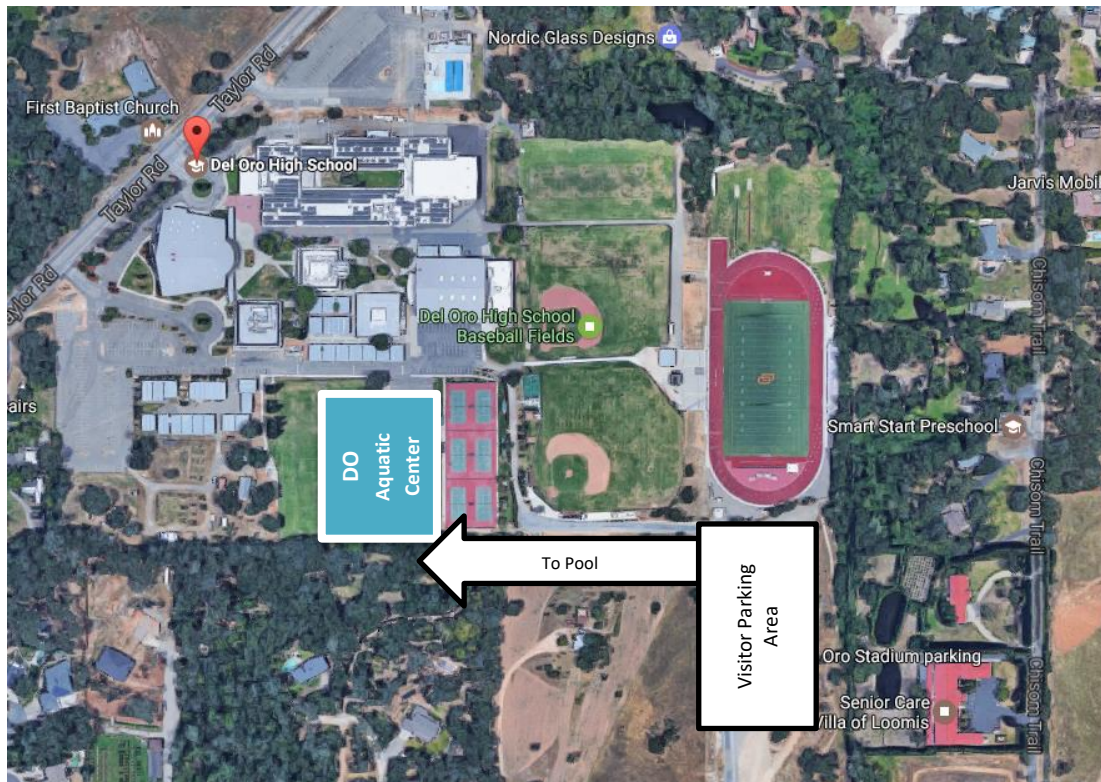

Loomis Basin Dolphins

Recreational Swim Team | PO Box 773 - Loomis, CA 95650 | loomisdolphins.org

Parking and pool location: