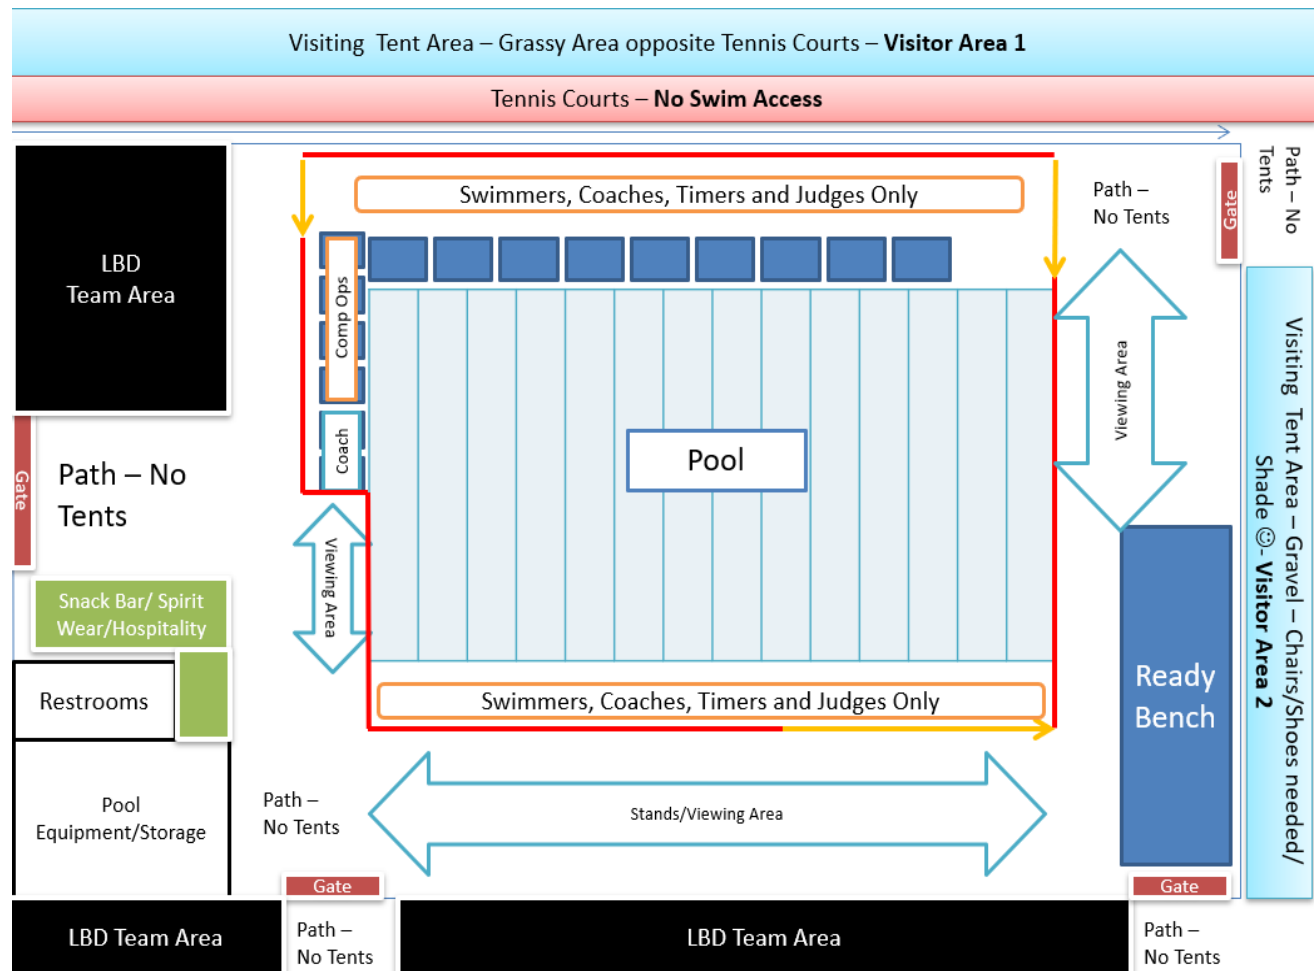

Visiting Team Area

Visiting teams set up is on the grassy area behind the tennis courts on the east side of the pool along with the service road area to the south of the pool. The tennis courts were recently resurfaced and may not be use for the team area. There are gates at the southeast and southwest corners of the complex where swimmers and spectators can access the pool deck, ready bench, and starting blocks – *No visitor tent set-up on the pool deck, tennis courts or soccer playing surface (See Pool Area Map)*. Please note that the visitor team area at the south end of the pool is fully shaded but gravel paved- shoes and chairs are highly recommended.

Restrooms

Bathrooms are located at the North Entrance to the pool area.

Loomis Basin Dolphins

Recreational Swim Team | PO Box 773 - Loomis, CA 95650 | loomisdolphins.org

Stroke & Turn

Stroke & Turn/Official meeting is around 7:30 – please listen for announcements. The meeting will be behind the Computer Ops/Coaches Area on the Pool Deck. We run six judges for all strokes except freestyle, where we run 4; visitors must provide 3 officials for all non-freestyle events and 2 for freestyle events.

Recreational Swim Team | PO Box 773 - Loomis, CA 95650 | loomisdolphins.org

Parking and pool location:

Loomis Basin Dolphins

Recreational Swim Team | PO Box 773 - Loomis, CA 95650 | loomisdolphins.org

Pool Area Map: