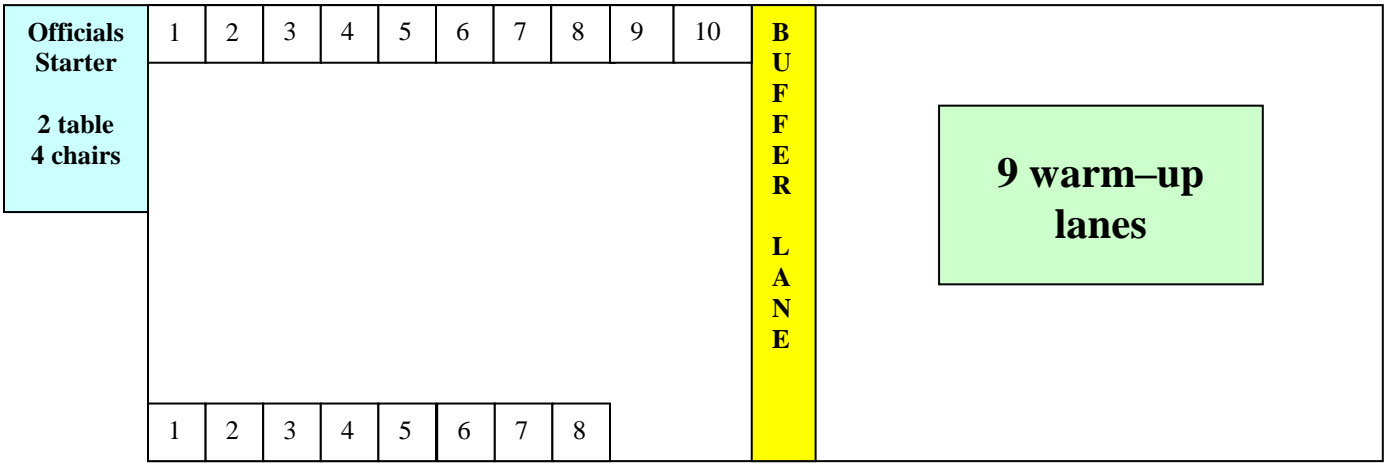

PCL Championship Saturday-Sunday, June 3-4, 2017 The Long Center Pool

Security
At Door

Timer &
official only

Security
At Door

Bleachers
BCC

Bleachers
CCCA

Timers (2 chairs behind each block)
Lanes 1- 10 north and 1-8 South