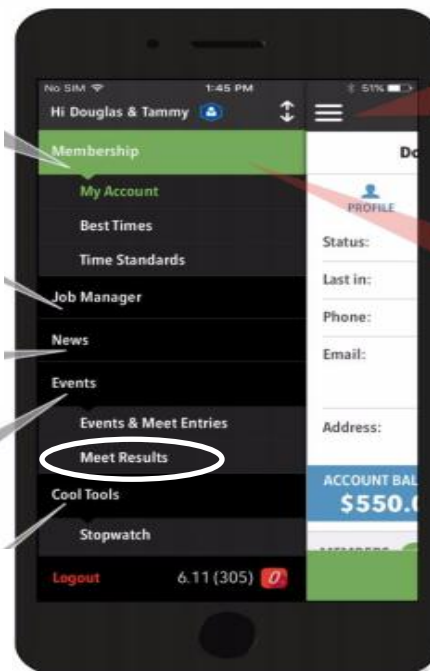

Meet Results: OnDeck App

(If you were using the old "OnDeck Parent", please update to OnDeck)

Install and Log In

2

Search for OnDeck in the App Store (iOS) or Google Play (Android), install and launch.

Tap **FIRST** if you live in another region.

Enter same email and password you use for your team's TeamUnify website.

Tap if you forgot password

Check to use Touch ID instead of password (when available)

Anatomy of OnDeck
Navigation

3

TAP ☰ OR SWIPE FOR MENU

LONG PRESS TO REARRANGE MENU ITEMS. TOP SCREEN SHOWS FIRST UPON LOGIN.

Events
View upcoming events, time swimmers at meets, and view past meet results.

All meet results uploaded to SwimOffice instantly show up in OnDeck. Quickly access all meet results for each swimmer, either here or in a swimmer's profile. It has never been easier to view times on the go.