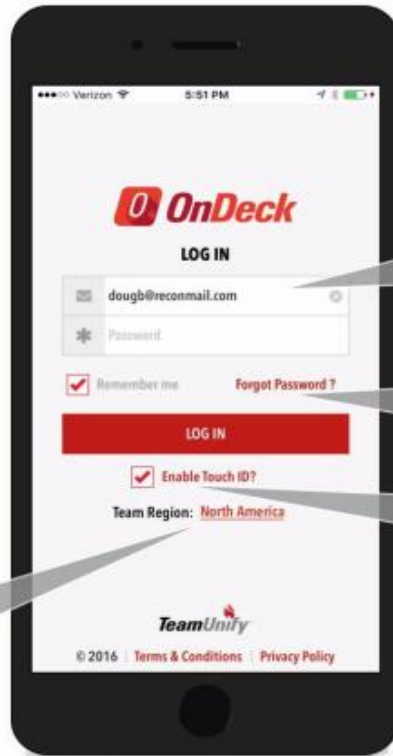

Meet Results: OnDeck App

(If you were using the old "OnDeck Parent", please update to OnDeck)

Install and Log In

2

Search for OnDeck in the App Store (iOS) or Google Play (Android), install and launch.

Tap **FIRST** if you live in another region.

Enter same email and password you use for your team's TeamUnify website.

Tap if you forgot password

Check to use Touch ID instead of password (when available)

Anatomy of OnDeck
Navigation

3

TAP ☰ OR SWIPE FOR MENU