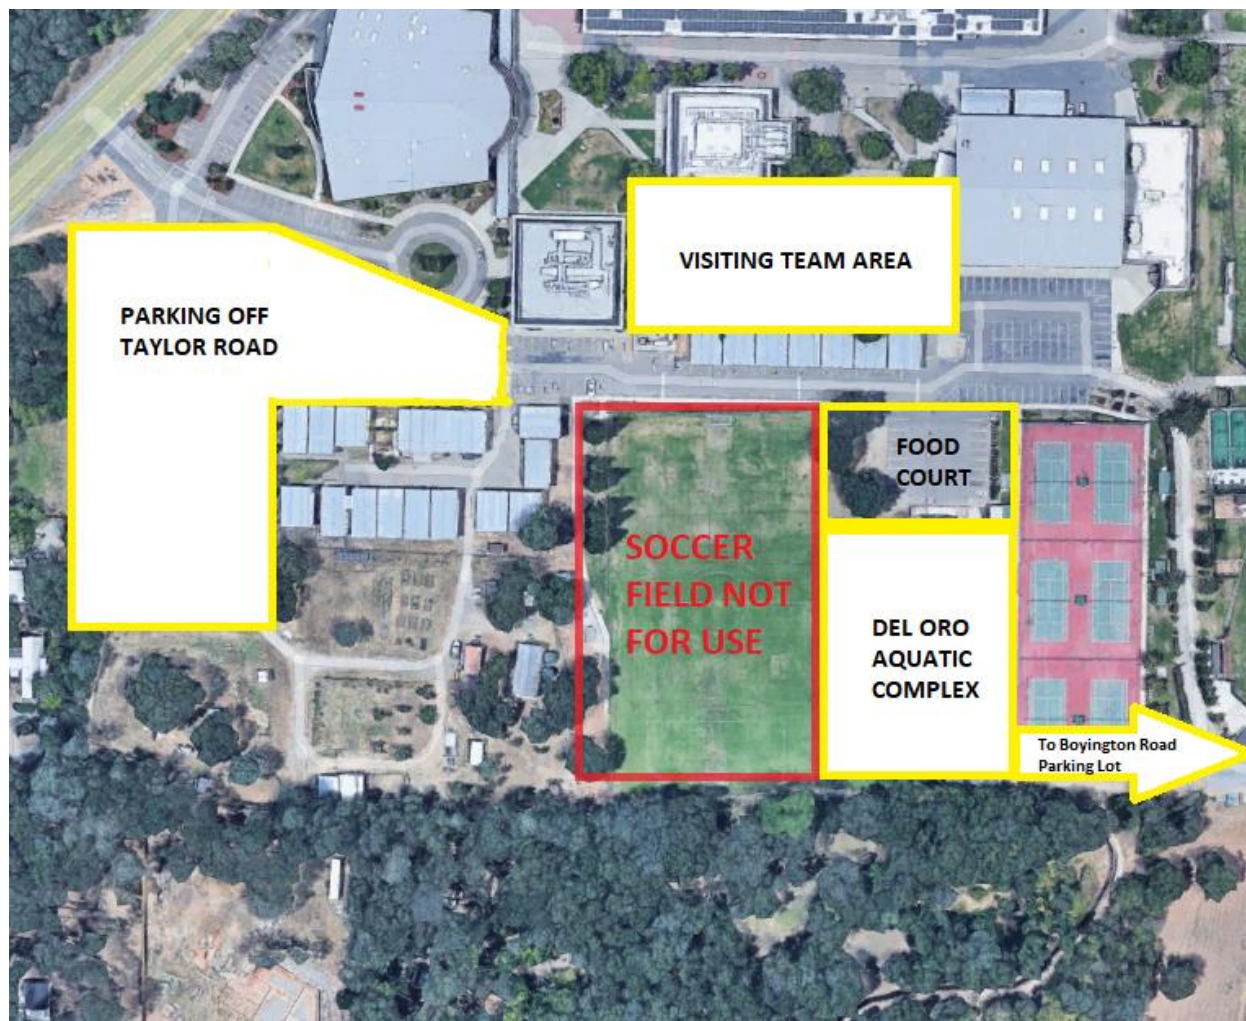

Loomis Basin Dolphins

Recreational Swim Team | PO Box 773 - Loomis, CA 95650 | loomisdolphins.org

Parking and pool location: