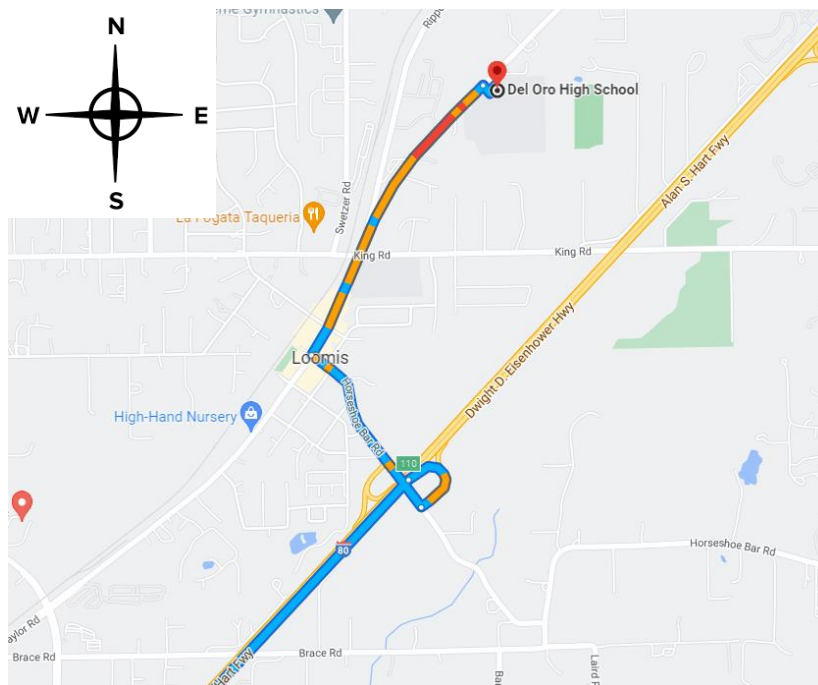

Timers

Two shifts of 32 timers (each team provides 16 timers per shift – 10 Lanes).

Directions & Parking

Our home pool is Del Oro High School. The most convenient location for Visiting Team parking is in the upper lot off Taylor Road (3301 Taylor Road, Loomis 95650).

From Sacramento:

- Take I-80 East (Reno)
- Take Exit 110 for Horseshoe Bar Road
- Turn right onto Horseshoe Bar Road
- Turn right onto Taylor Road
- After 1.4 miles turn right into the Del Oro parking lot