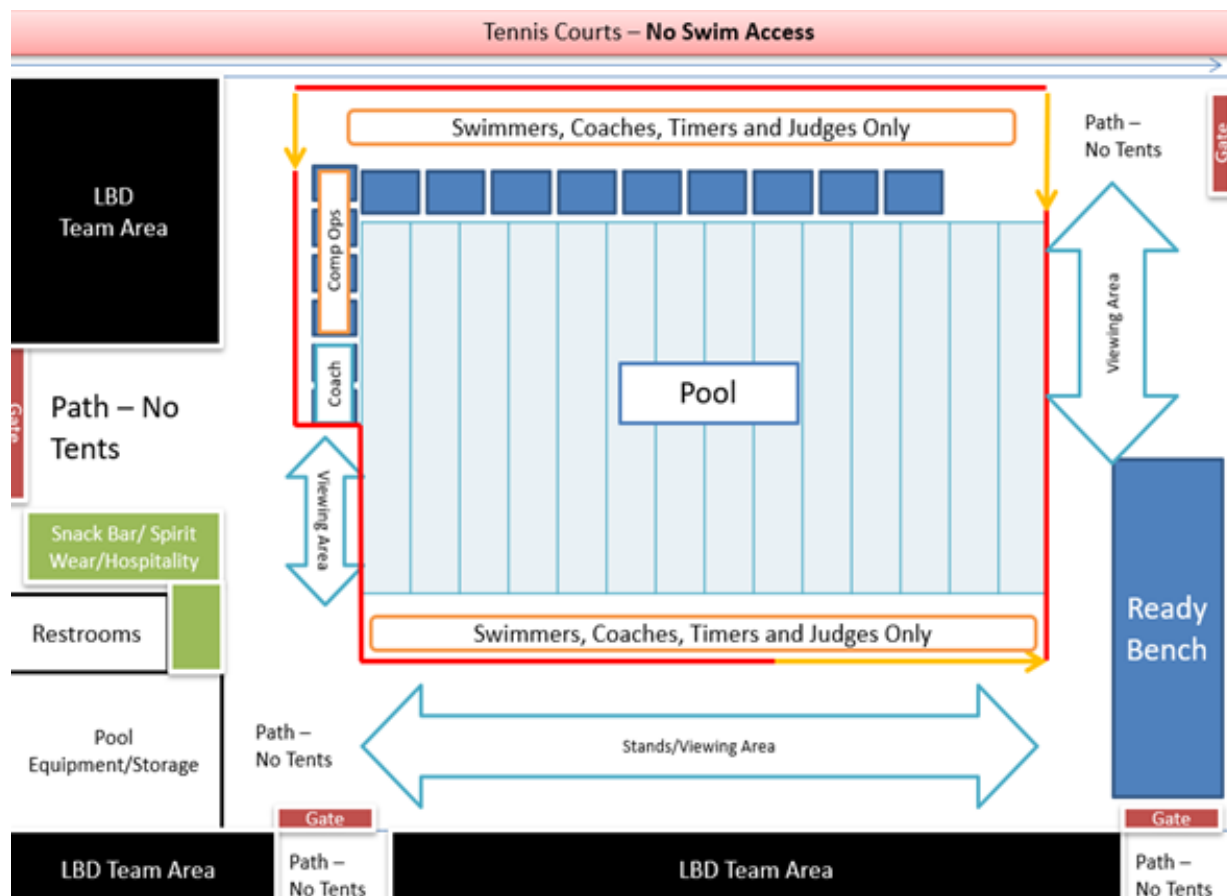

Visiting Team Area

Visiting teams set up is on the newly constructed Quad area north of the pool and immediately west of the gymnasium. Unlike during Championships, we DO NOT have access to the soccer field during the dual meet season, please help us maintain a positive relationship with the school district by not setting up on the soccer field. In addition, the tennis courts were recently resurfaced and may not be used as a team area. Please note that the Quad area is mostly concrete, so blankets and chairs are highly recommended.

There are gates at the north end and northwest corner of the complex where swimmers and spectators can access the pool deck, ready bench, and starting blocks – *No visitor tent set-up on the pool deck, tennis courts or soccer field (See Pool Area Map).*

Loomis Basin Dolphins

Recreational Swim Team | PO Box 773 - Loomis, CA 95650 | loomisdolphins.org

Parking and pool location:

Loomis Basin Dolphins

Recreational Swim Team | PO Box 773 - Loomis, CA 95650 | loomisdolphins.org

Pool Area Map:

Contacts	Role	Phone	Email
Jodie and Josh Brown	LBD Board Presidents	916-677-9208 916-759-1650	jodieb@smcbybrown.com joshb@smcbybrown.com
Jared Calabrese	League Representative	916-267-4450	j.calabrese@benderrosenthal.com
Bethani Black	Head Coach	916-806-7345	aquablacks@gmail.com
Loomis Basin Dolphins	Loomisdolphins.org		Loomisdolphins@gmail.com