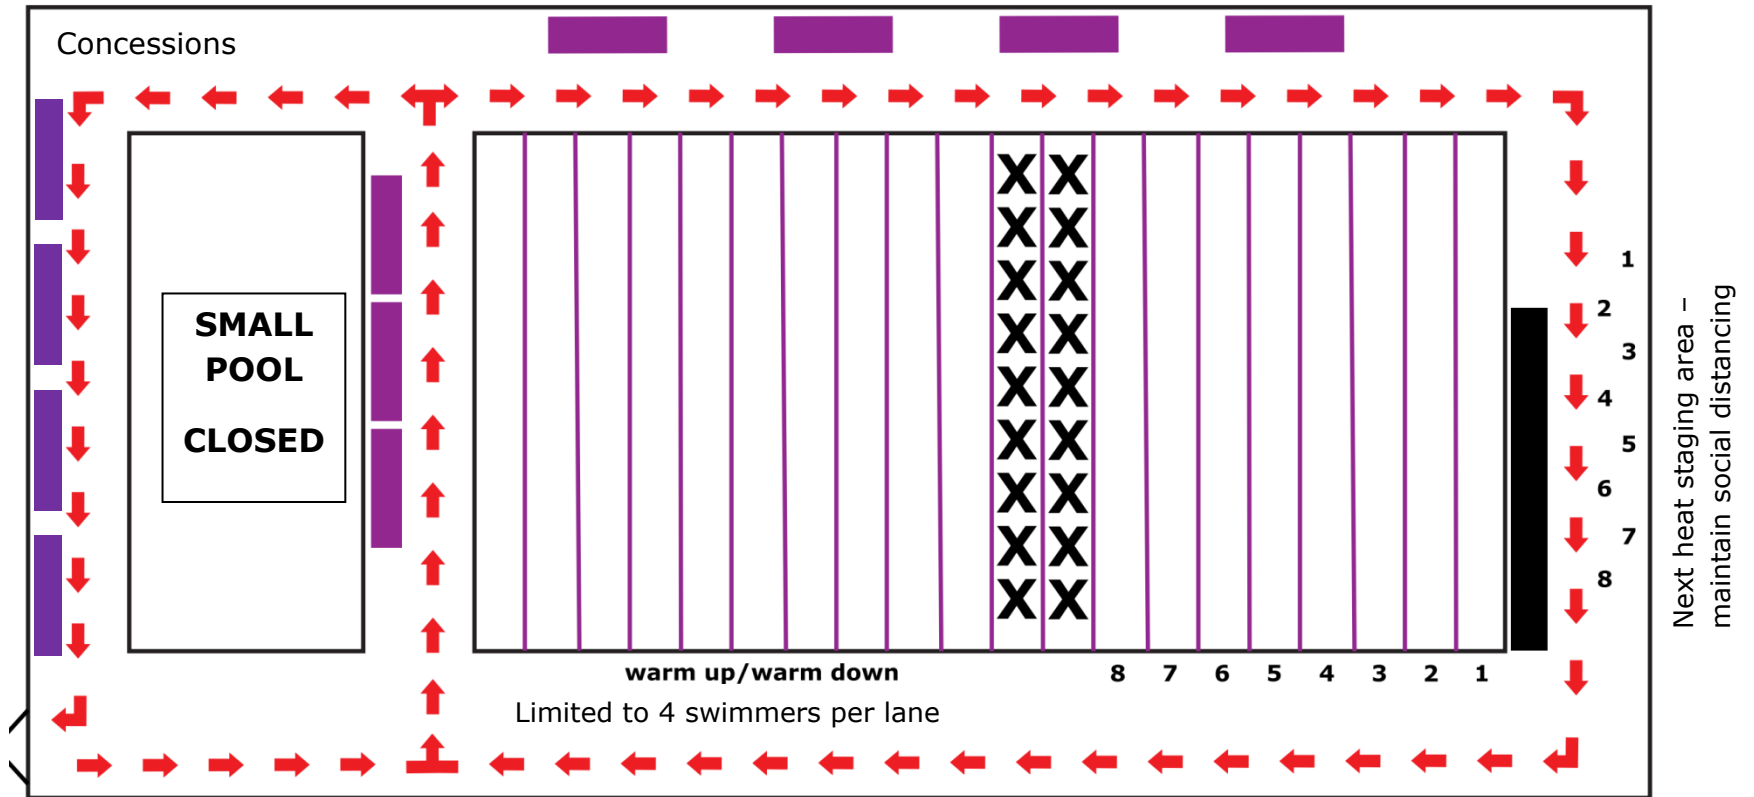

## YSSC IMX CUP Meet Pool Layout – Traffic Flow

 - Bleacher seating for swimmers only – Please maintain social distancing

 - Designated Coaches Area

 - Designates Traffic Flow

No Spectators are allowed on Deck. Patio area is open to spectators.

Please maintain social distancing.

Masks are required in the pool area.