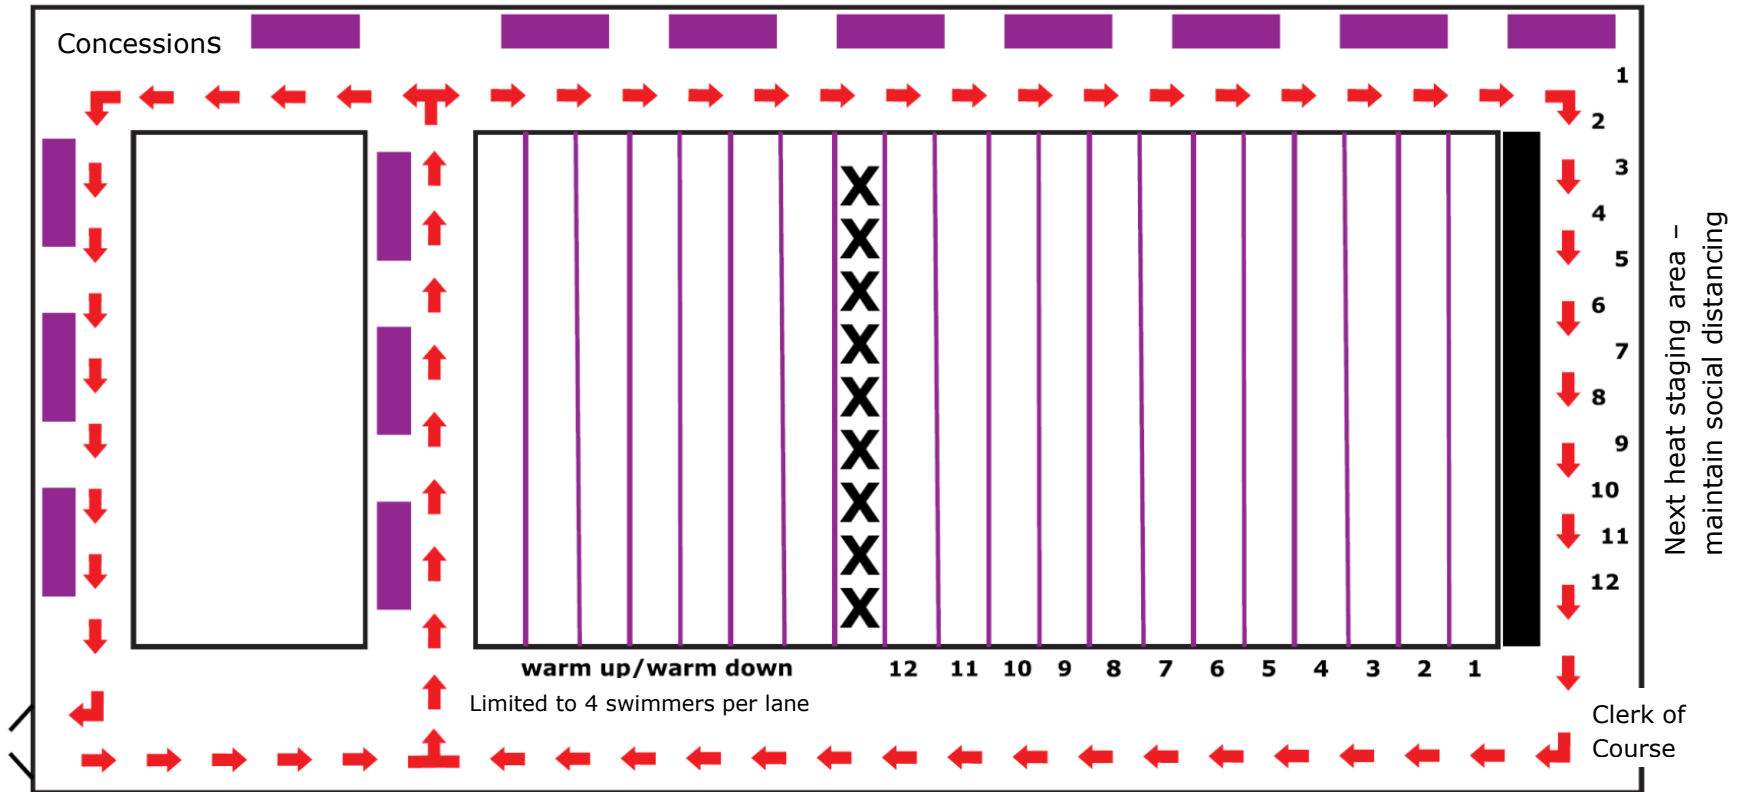

## YSSC Feb. Fling Meet Pool Layout – Traffic Flow

 - Bleacher seating for swimmers only – Please maintain social distancing

 - Designated Coaches Area

 - Designates Traffic Flow

No Spectators are allowed on Deck. Patio area is open to spectators.

Please maintain social distancing.

Masks are required in the pool area.