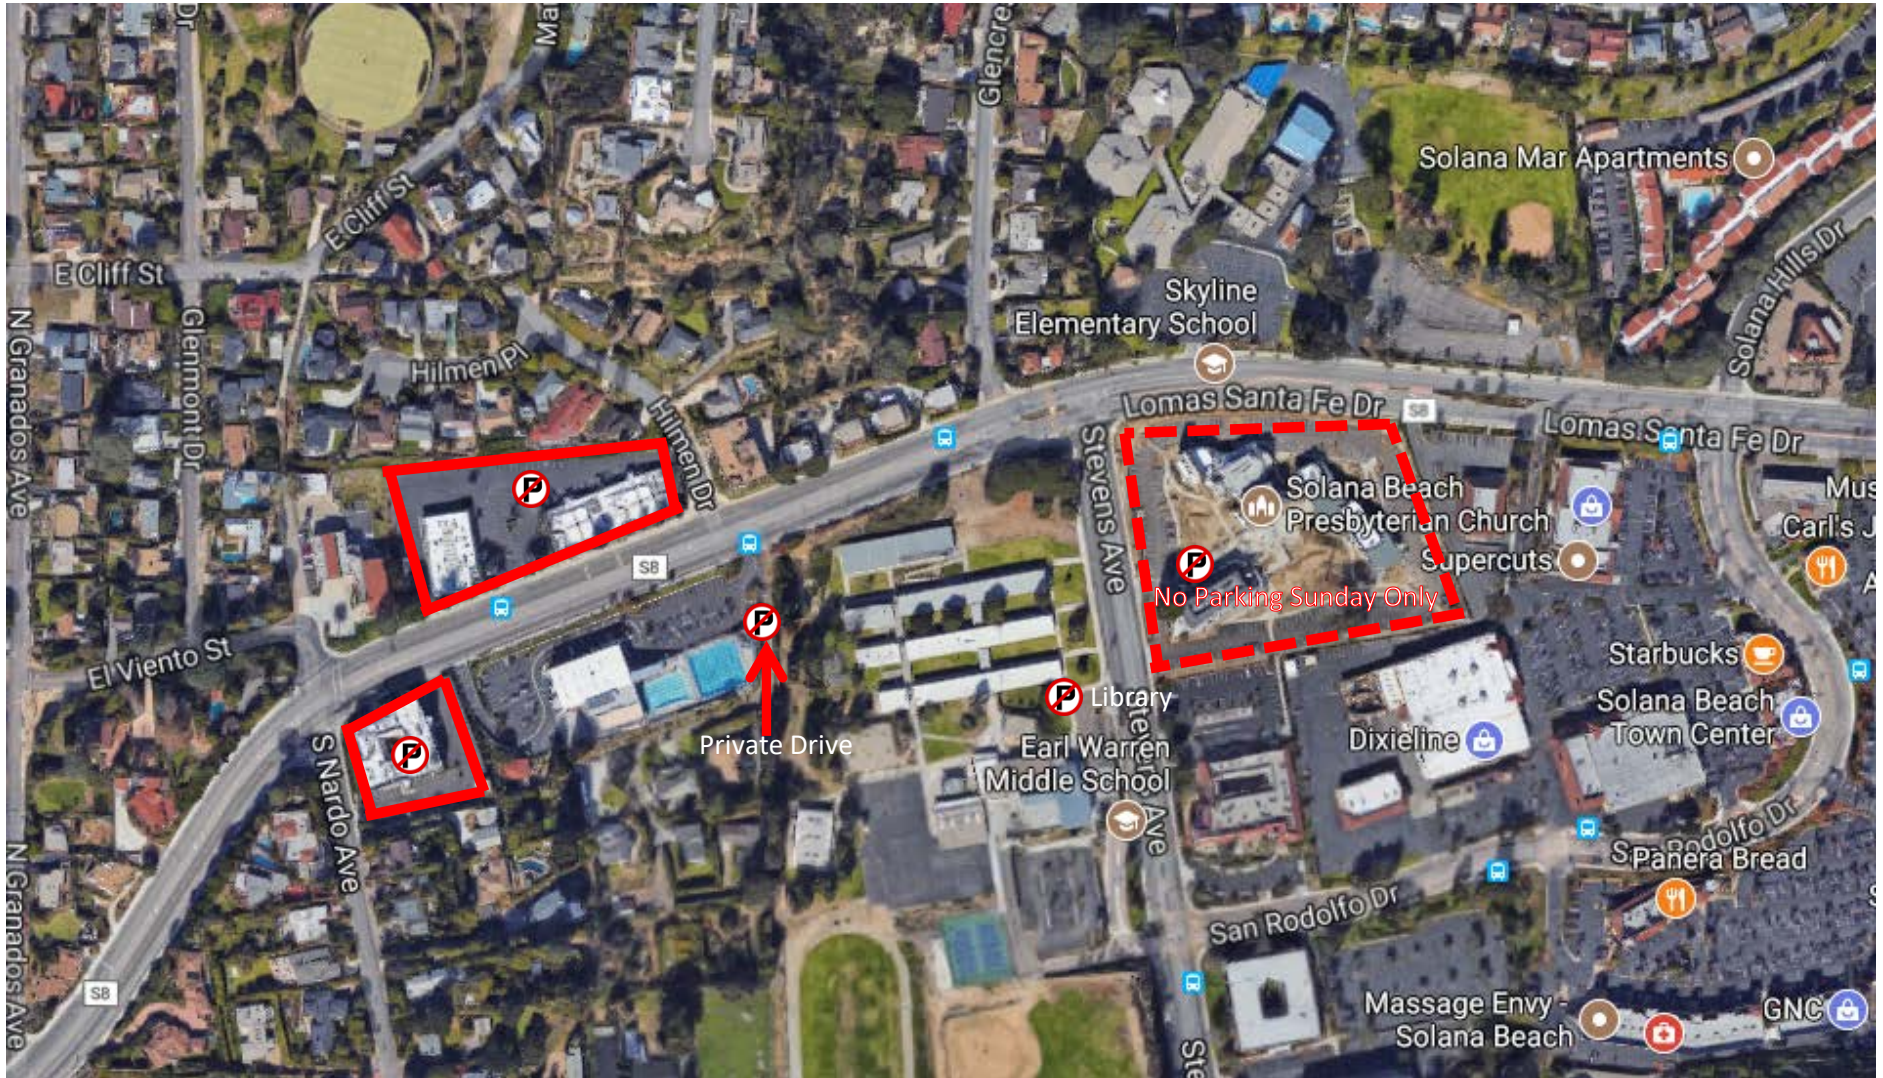

Pardee Aquatics Center – 533 Lomas Santa Fe Drive, Solana Beach 92075
Swim Event Parking

**No Parking Allowed on at neighboring businesses, Library, or pool-adjacent private drive (east of pool).
No Parking at Presbyterian Church on Sunday.**

Overflow Parking @ Earl Warren Middle School, surface streets, and maybe Skyline Elementary.