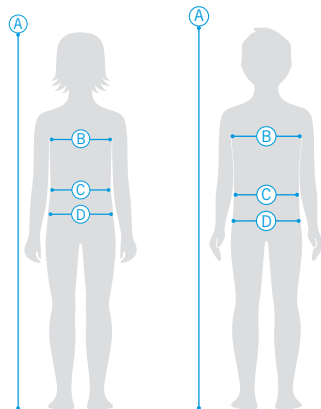

SIZING SYSTEM junior

POINTS BODY MEASUREMENTS IN INCHES

A	Height	45 5/8	50 3/8	55 1/8	59 7/8
B	Chest	21 5/8	23 5/8	25 5/8	27 1/2
C	Waist	20 7/8	21 5/8	22 1/2	23 1/4
D	Hips	25 5/8	27 5/8	29 1/2	31 1/2

WATERWEAR POOLSIZE RANGE

USA	5 (22)	6 (24)	8-10 (26)	10-12 (28)