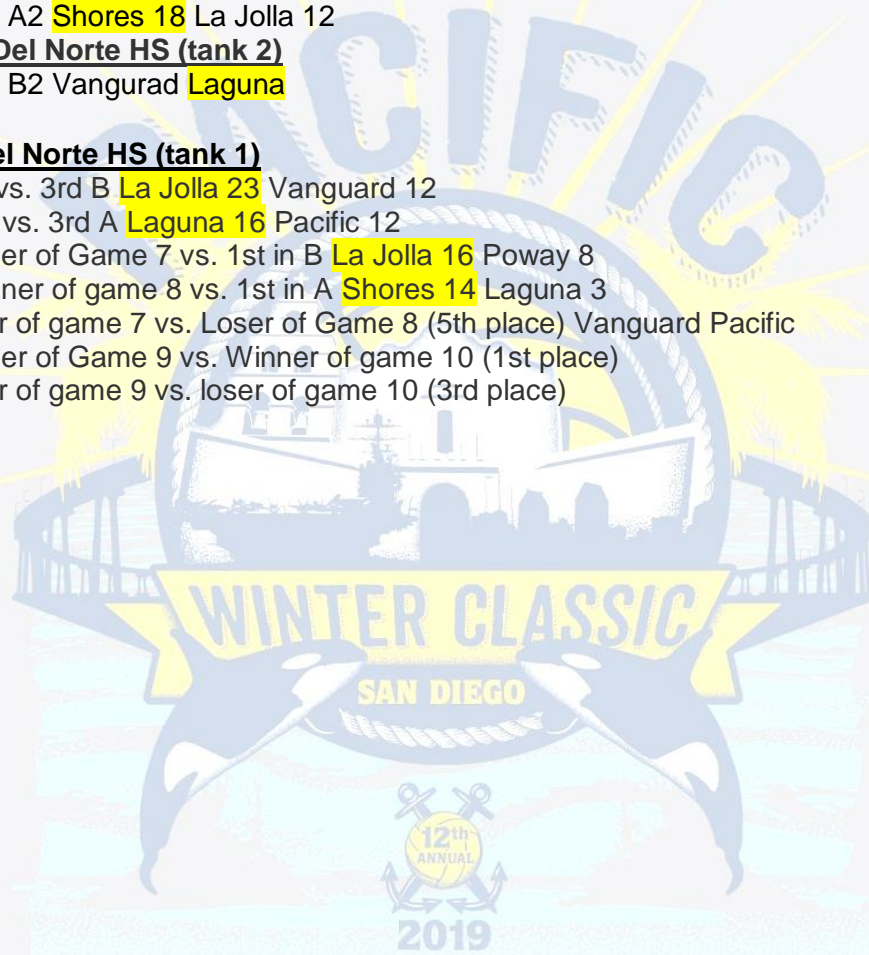

12U Boys

<u>A</u>	<u>B</u>
SD Shores Black	Vanguard
La Jolla United A	Laguna Beach
Pacific Polo WPC A	Poway Valley

Saturday @ Del Norte HS (tank 1)

1. 8:00 A1 vs. A3 **Shores Black 21** Pacific Polo 11
2. 8:50 B1 vs. B3 Vanguard 6 **Poway Valley 15**
3. 1:50 A2 vs. A3 **La Jolla A 13** Pacific A 8
4. 2:40 B2 vs. B3 **Laguna Poway**
5. 5:10 A1 vs. A2 **Shores 18** La Jolla 12

Saturday @ Del Norte HS (tank 2)

6. 5:10 B1 vs. B2 Vanguard **Laguna**

Sunday at Del Norte HS (tank 1)

7. 8:00 2nd A vs. 3rd B **La Jolla 23** Vanguard 12
8. 8:50 2nd B vs. 3rd A **Laguna 16** Pacific 12
9. 11:20 Winner of Game 7 vs. 1st in B **La Jolla 16** Poway 8
10. 12:10 Winner of game 8 vs. 1st in A **Shores 14** Laguna 3
11. 2:40 Loser of game 7 vs. Loser of Game 8 (5th place) Vanguard Pacific
12. 3:30 Winner of Game 9 vs. Winner of game 10 (1st place)
13. 5:10 Loser of game 9 vs. loser of game 10 (3rd place)